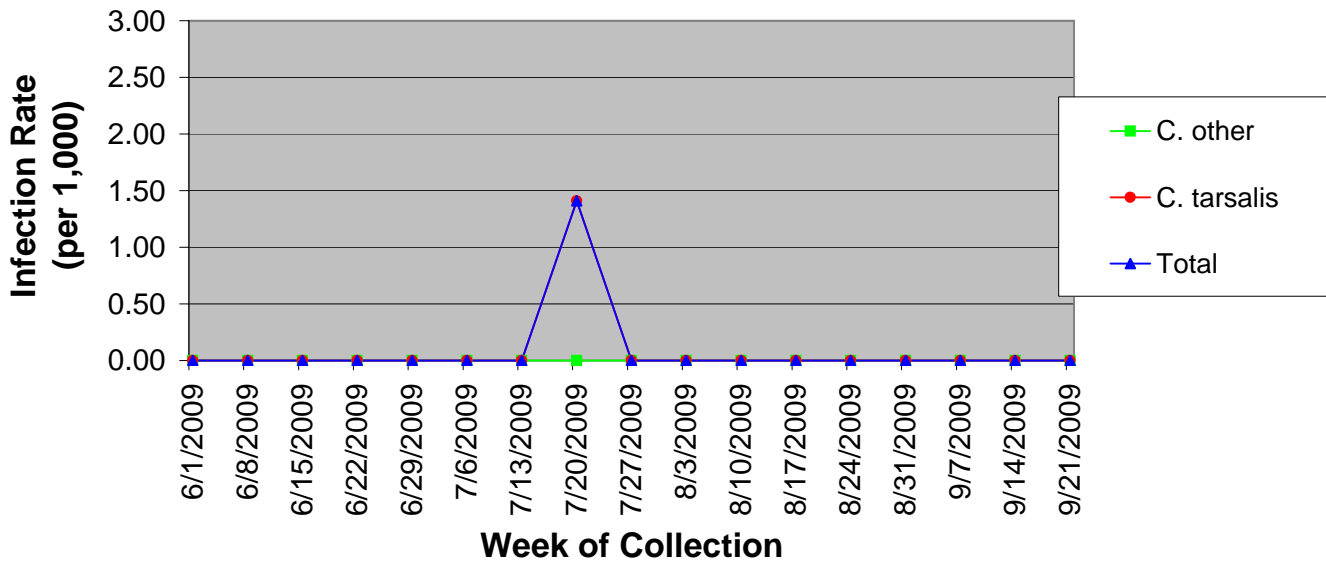

Logan County Sentinel Zone Statistics by Week of Collection

Number of Culex Mosquitoes Collected Logan County Sentinel Zone, 2009

Mosquito Minimum WNV Infection Rates, Culex Species Logan County Sentinel Zone, 2009

Logan County Sentinel Zone Statistics by Week of Collection