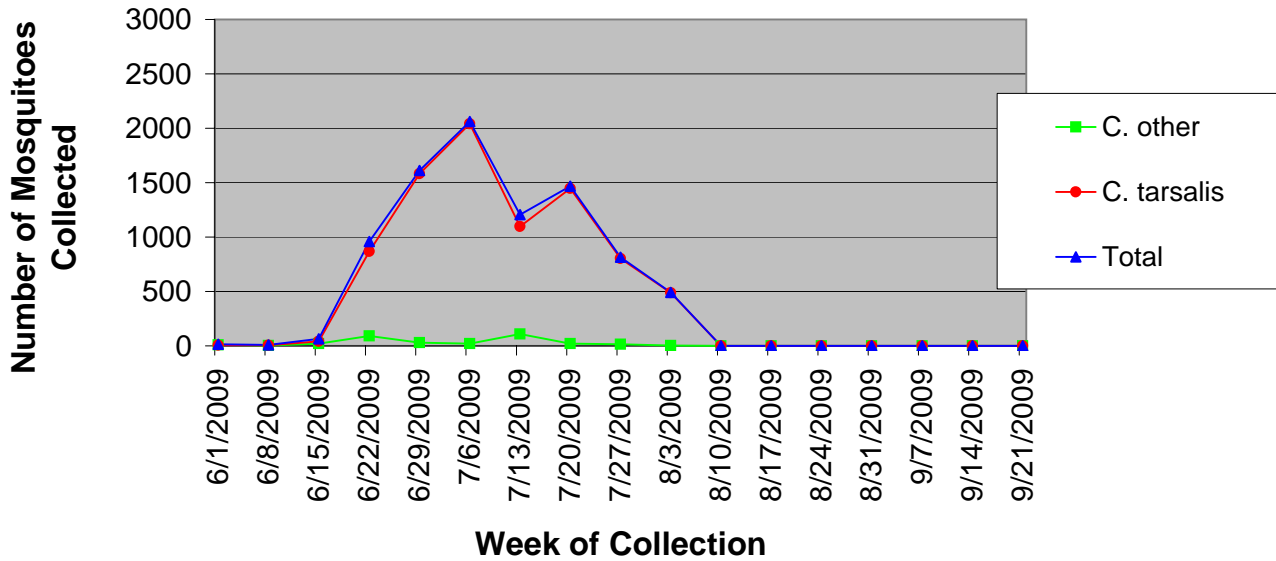

Logan County Sentinel Zone Statistics by Week of Collection

Number of Culex Mosquitoes Collected Logan County Sentinel Zone, 2009

Mosquito Minimum WNV Infection Rates, Culex Species Logan County Sentinel Zone, 2009

Logan County Sentinel Zone Statistics by Week of Collection