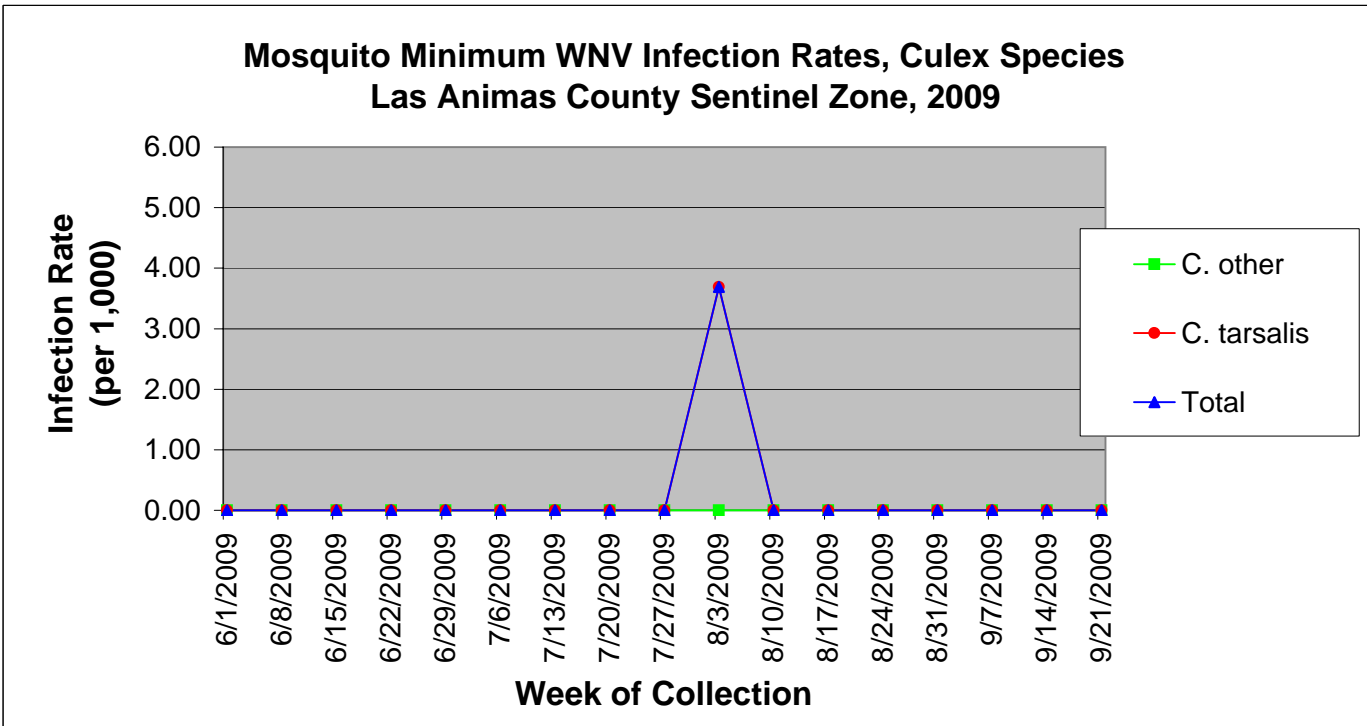

Las Animas County Sentinel Zone Statistics by Week of Collection

Colorado Department
of Public Health
and Environment

Las Animas County Sentinel Zone Statistics by Week of Collection