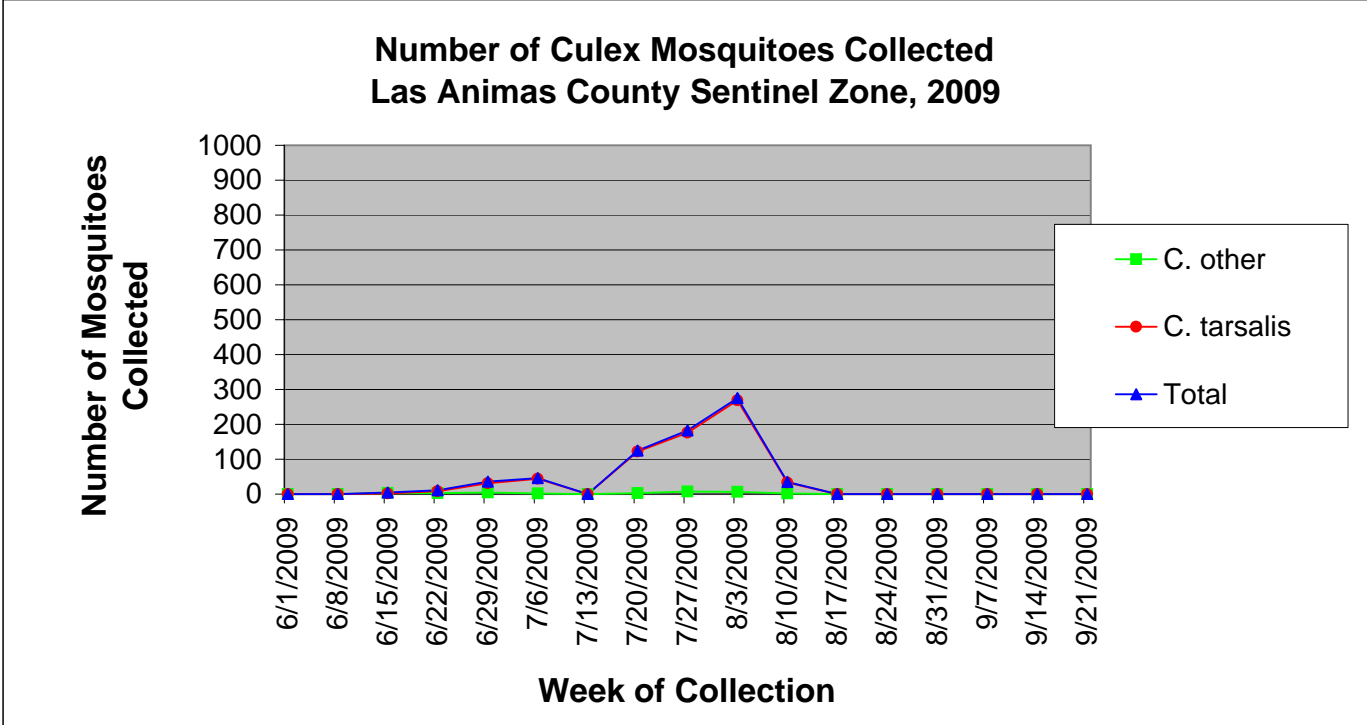

Las Animas County Sentinel Zone Statistics by Week of Collection

Colorado Department
of Public Health
and Environment

Las Animas County Sentinel Zone Statistics by Week of Collection