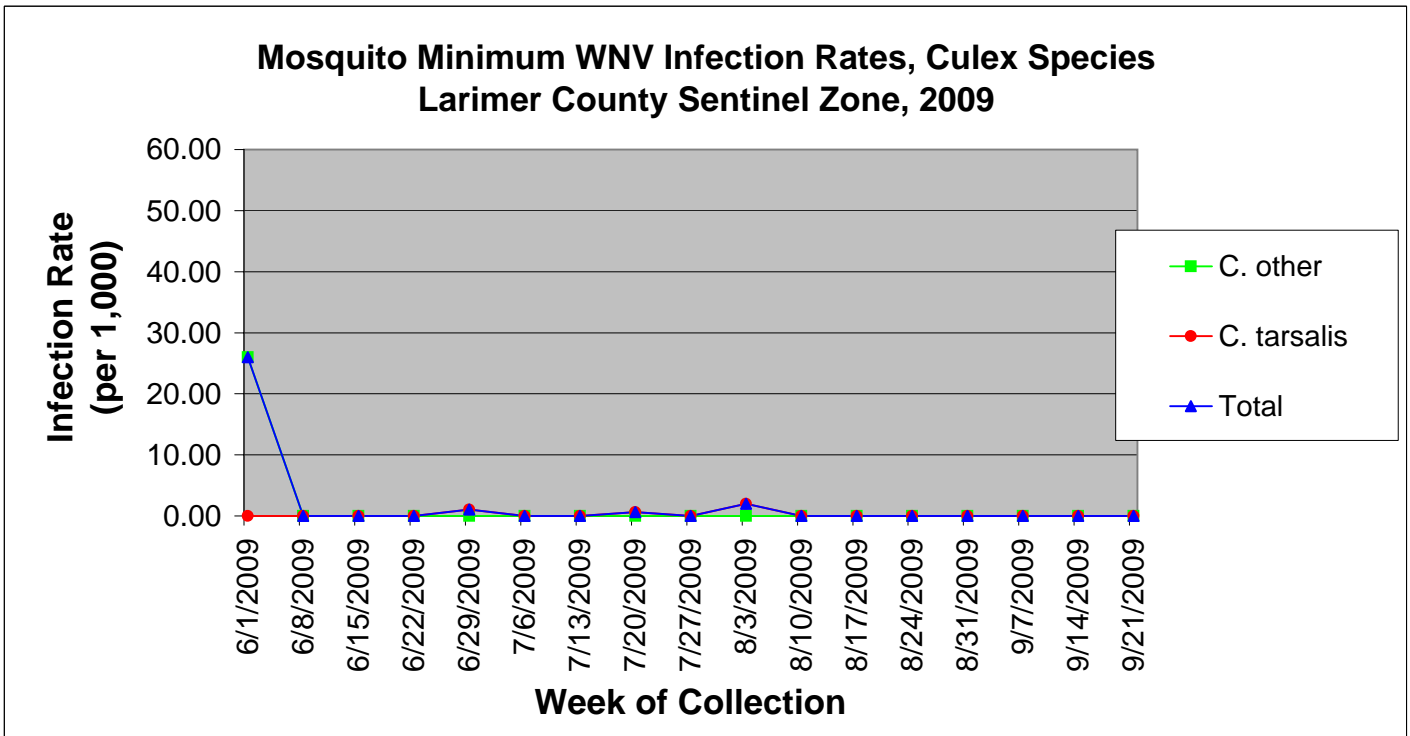

### Larimer County Sentinel Zone Statistics by Week of Collection

Colorado Department  
of Public Health  
and Environment

## Larimer County Sentinel Zone Statistics by Week of Collection