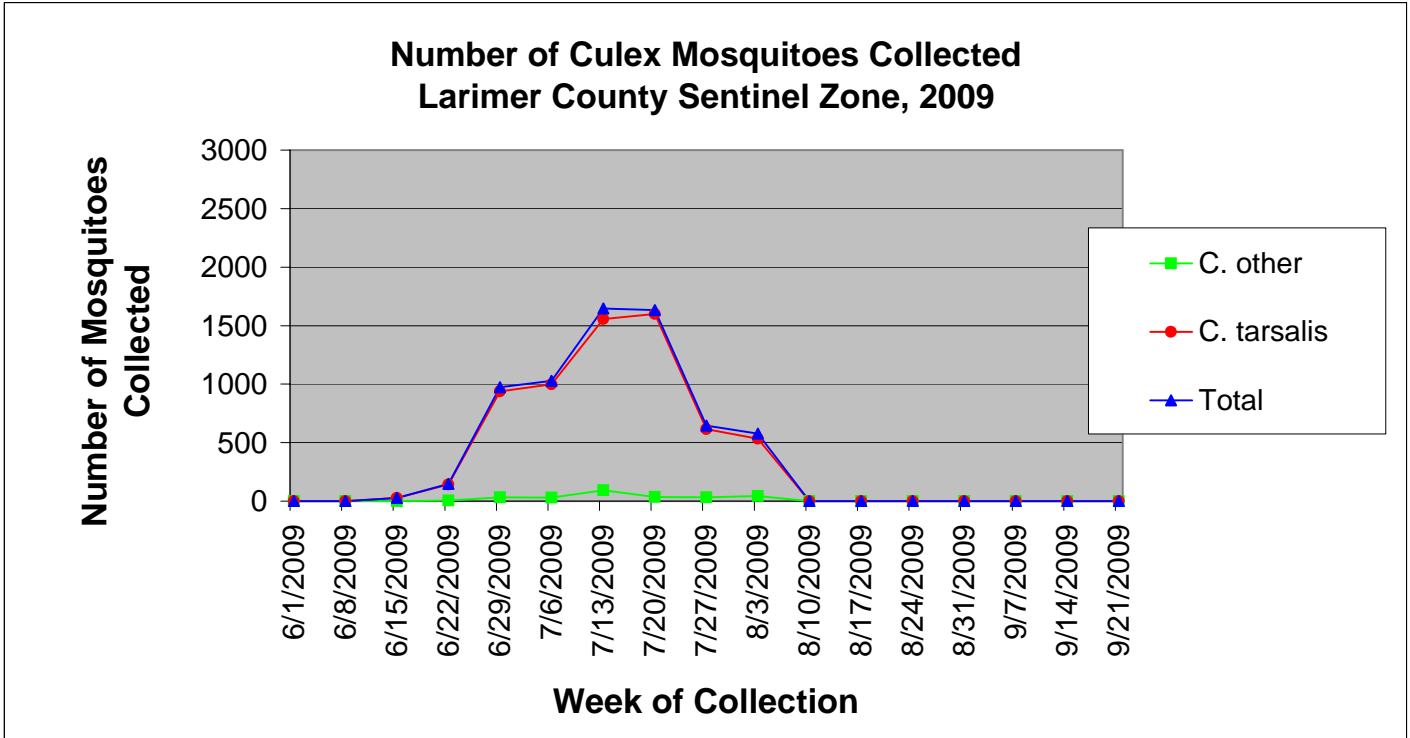

### Larimer County Sentinel Zone Statistics by Week of Collection

Colorado Department  
of Public Health  
and Environment

## Larimer County Sentinel Zone Statistics by Week of Collection