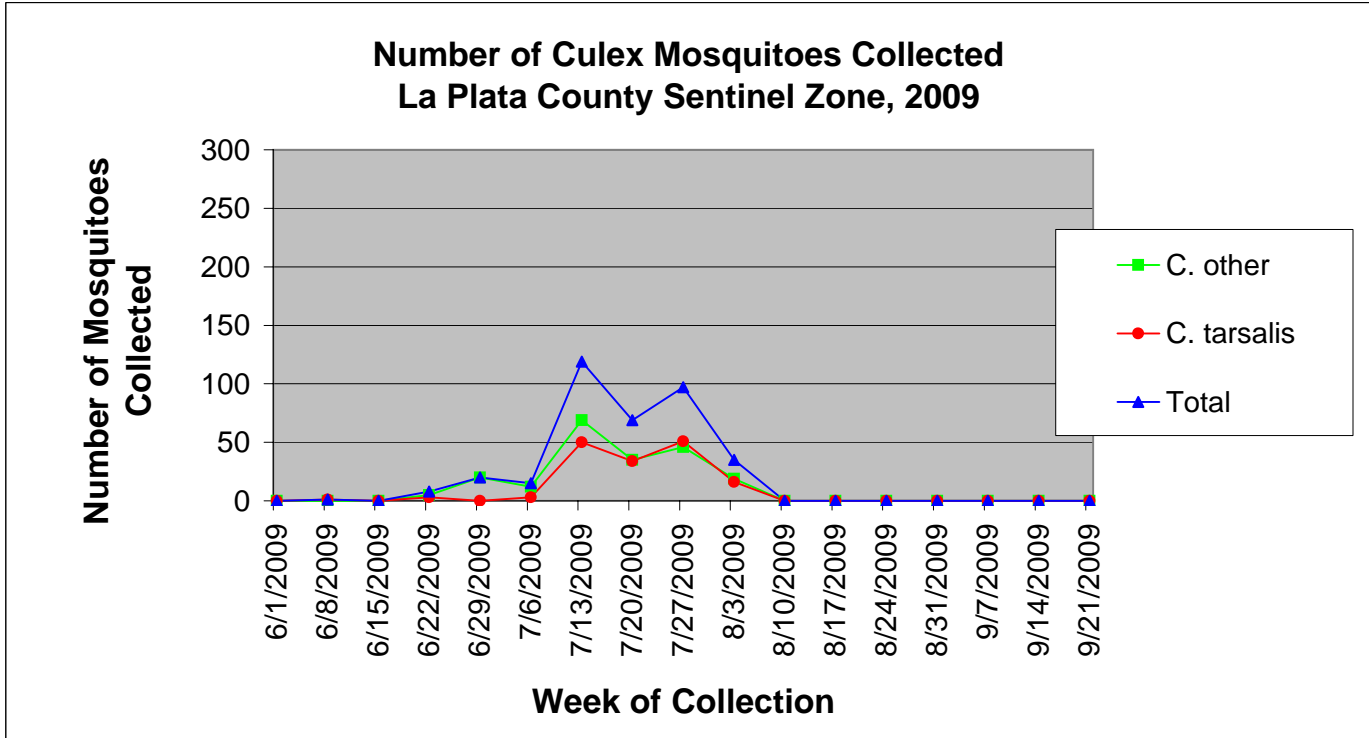

La Plata County Sentinel Zone Statistics by Week of Collection

Colorado Department
of Public Health
and Environment

La Plata County Sentinel Zone Statistics by Week of Collection