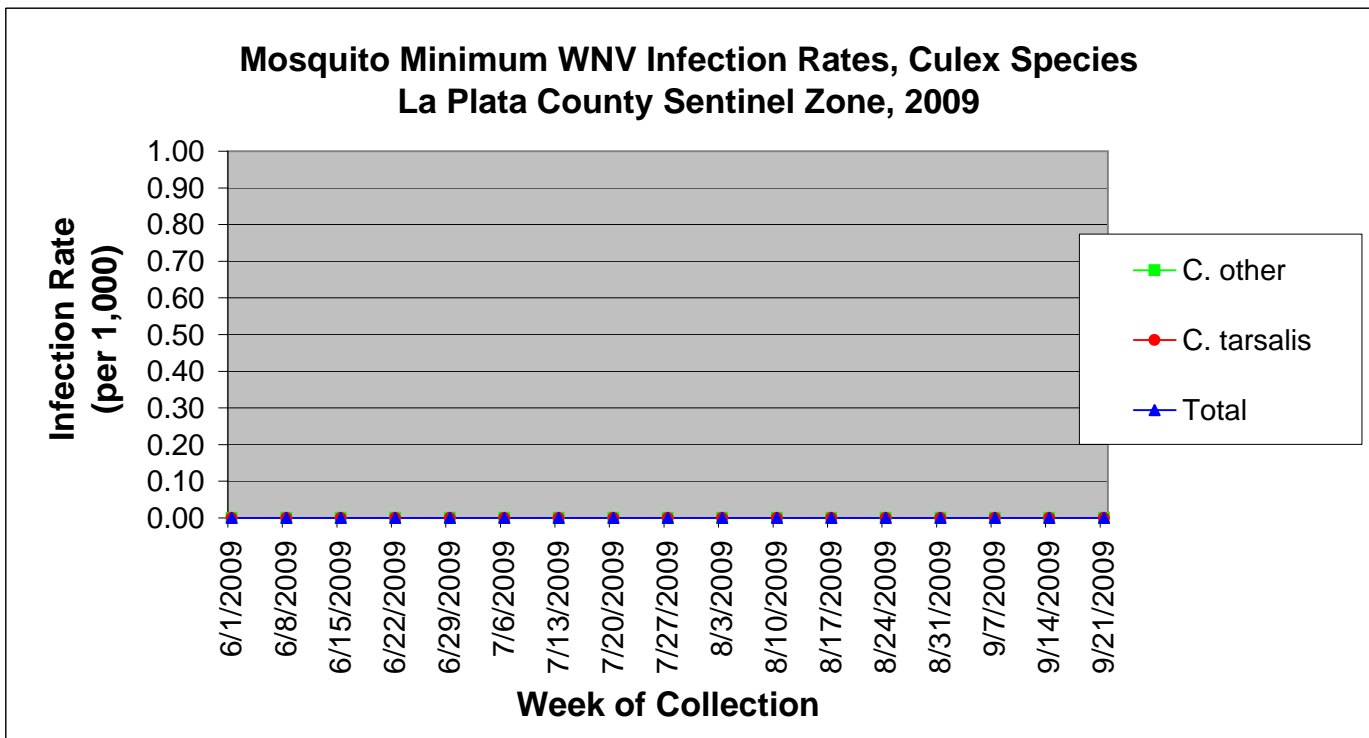

La Plata County Sentinel Zone Statistics by Week of Collection

Colorado Department
of Public Health
and Environment

La Plata County Sentinel Zone Statistics by Week of Collection