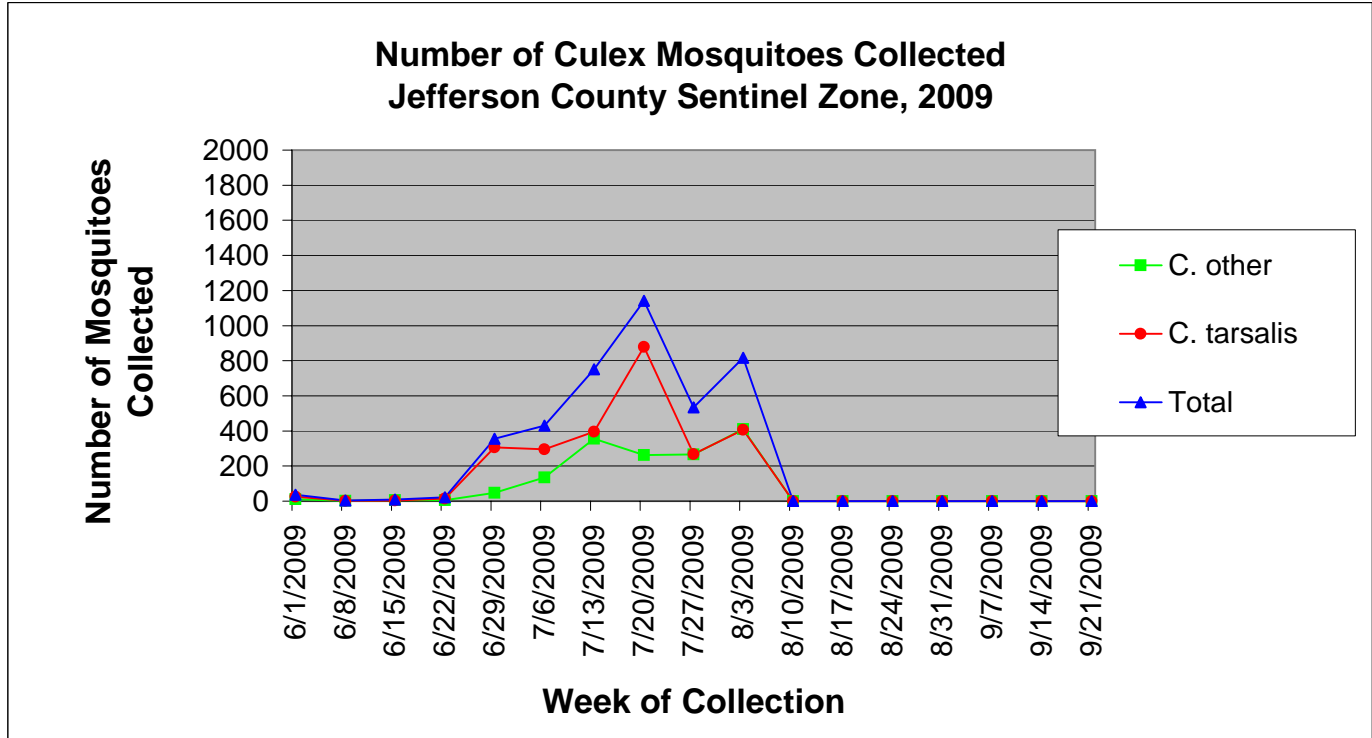

## Jefferson County Sentinel Zone Statistics by Week of Collection

Colorado Department  
of Public Health  
and Environment

## Jefferson County Sentinel Zone Statistics by Week of Collection