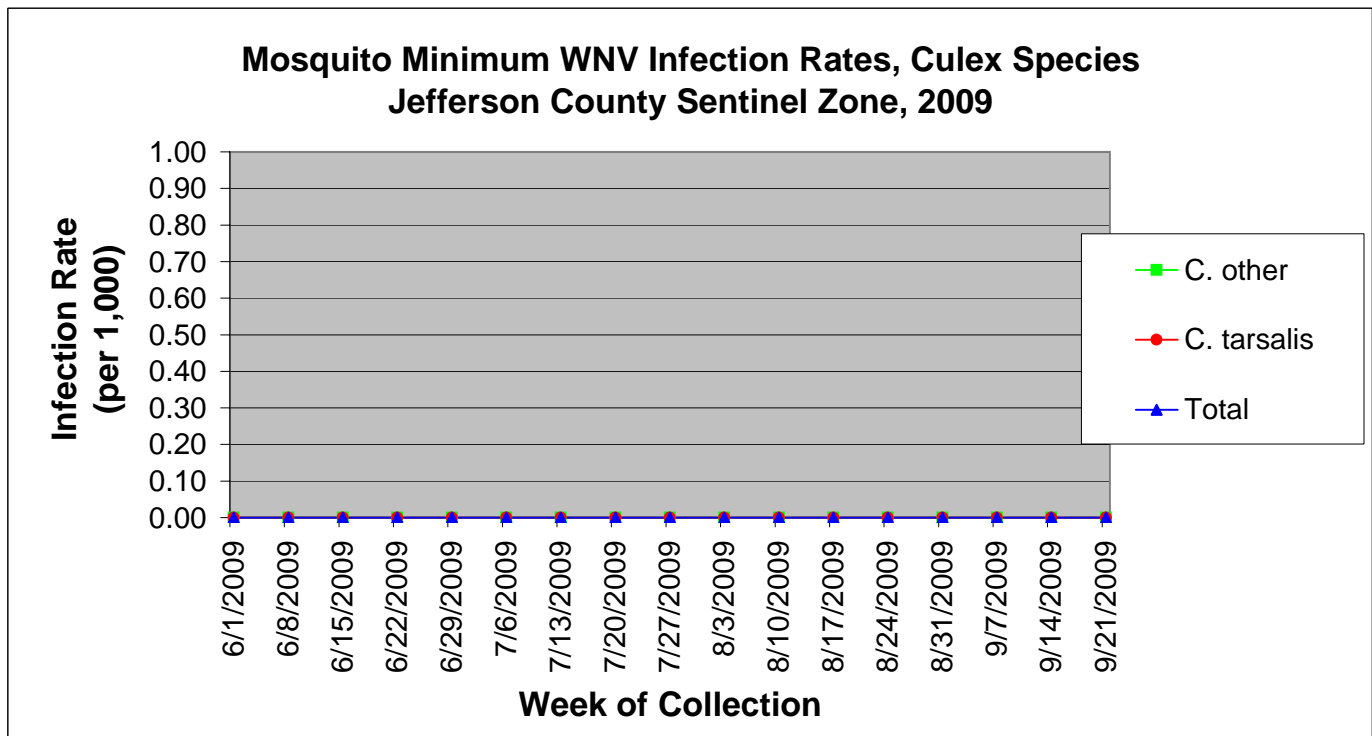

## Jefferson County Sentinel Zone Statistics by Week of Collection

Colorado Department  
of Public Health  
and Environment

## Jefferson County Sentinel Zone Statistics by Week of Collection