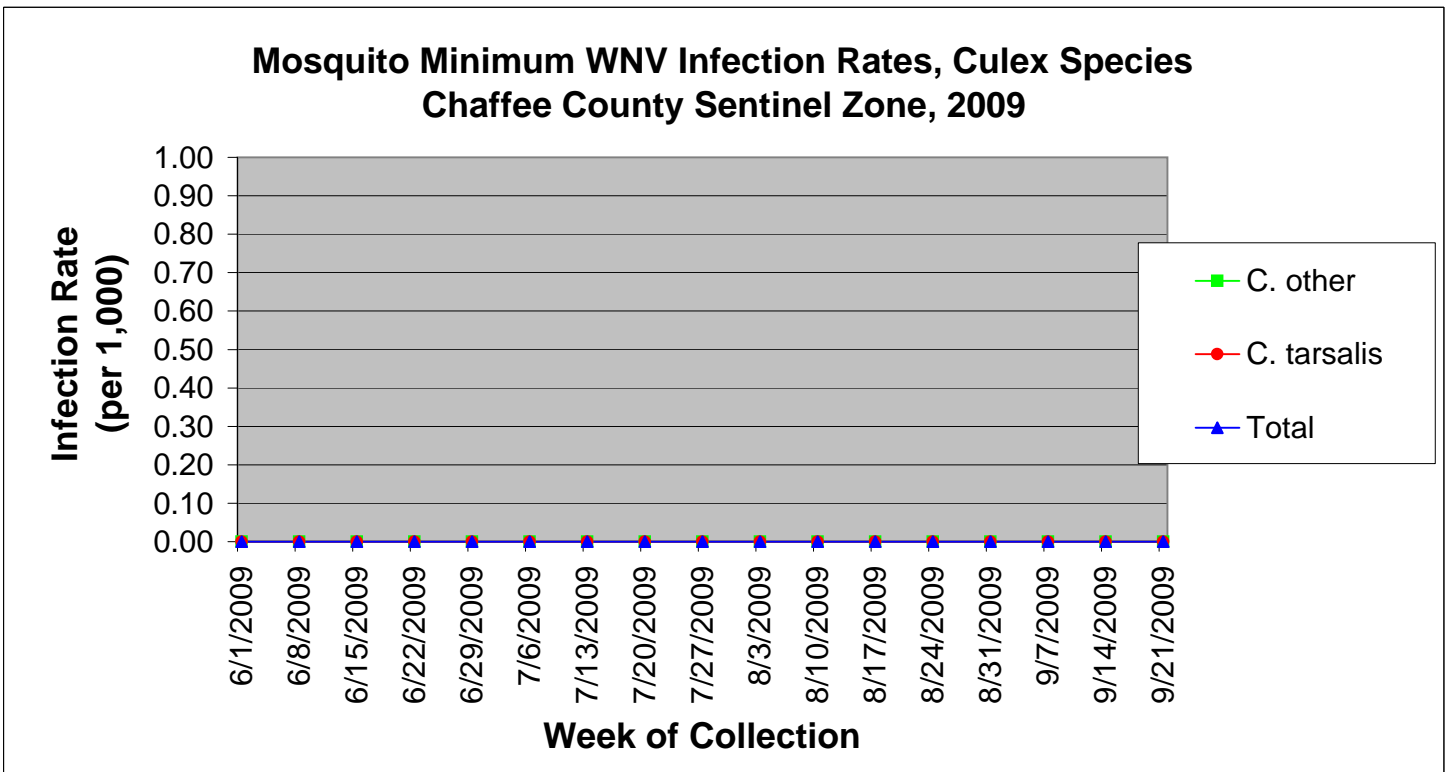

Chaffee County Sentinel Zone Statistics by Week of Collection

Colorado Department
of Public Health
and Environment

Chaffee County Sentinel Zone Statistics by Week of Collection