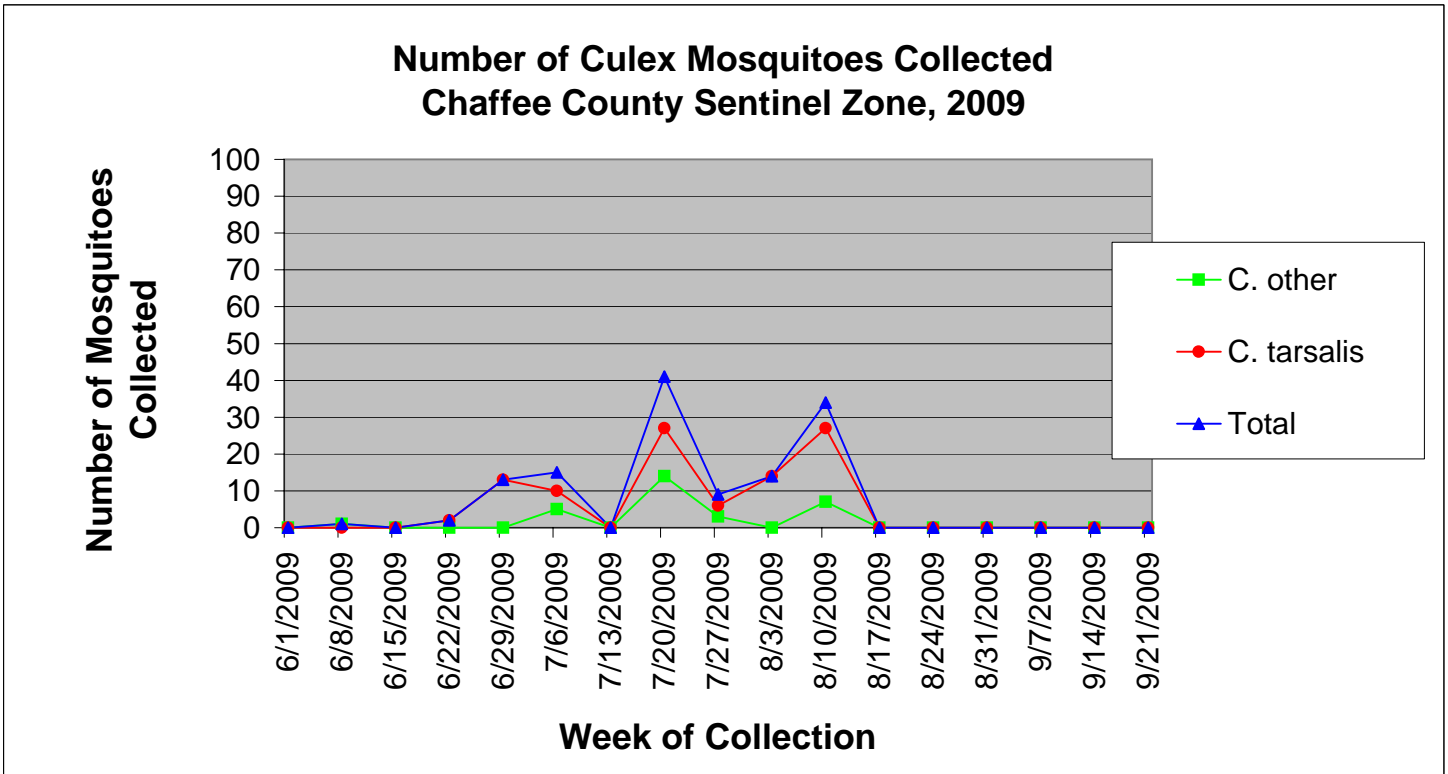

Chaffee County Sentinel Zone Statistics by Week of Collection

Colorado Department
of Public Health
and Environment

Chaffee County Sentinel Zone Statistics by Week of Collection