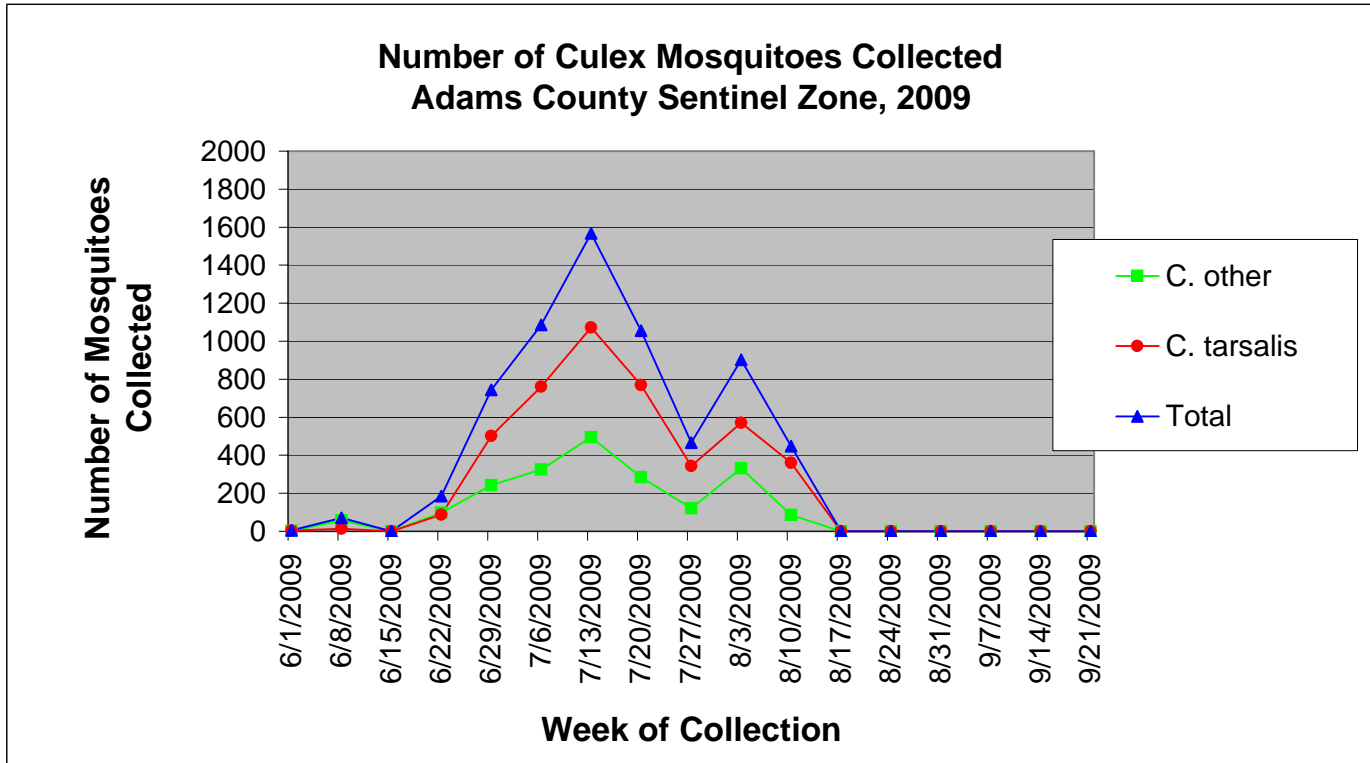

Colorado Department
of Public Health
and Environment

Adams County Sentinel Zone Statistics by Week of Collection

Adams County Sentinel Zone Statistics by Week of Collection