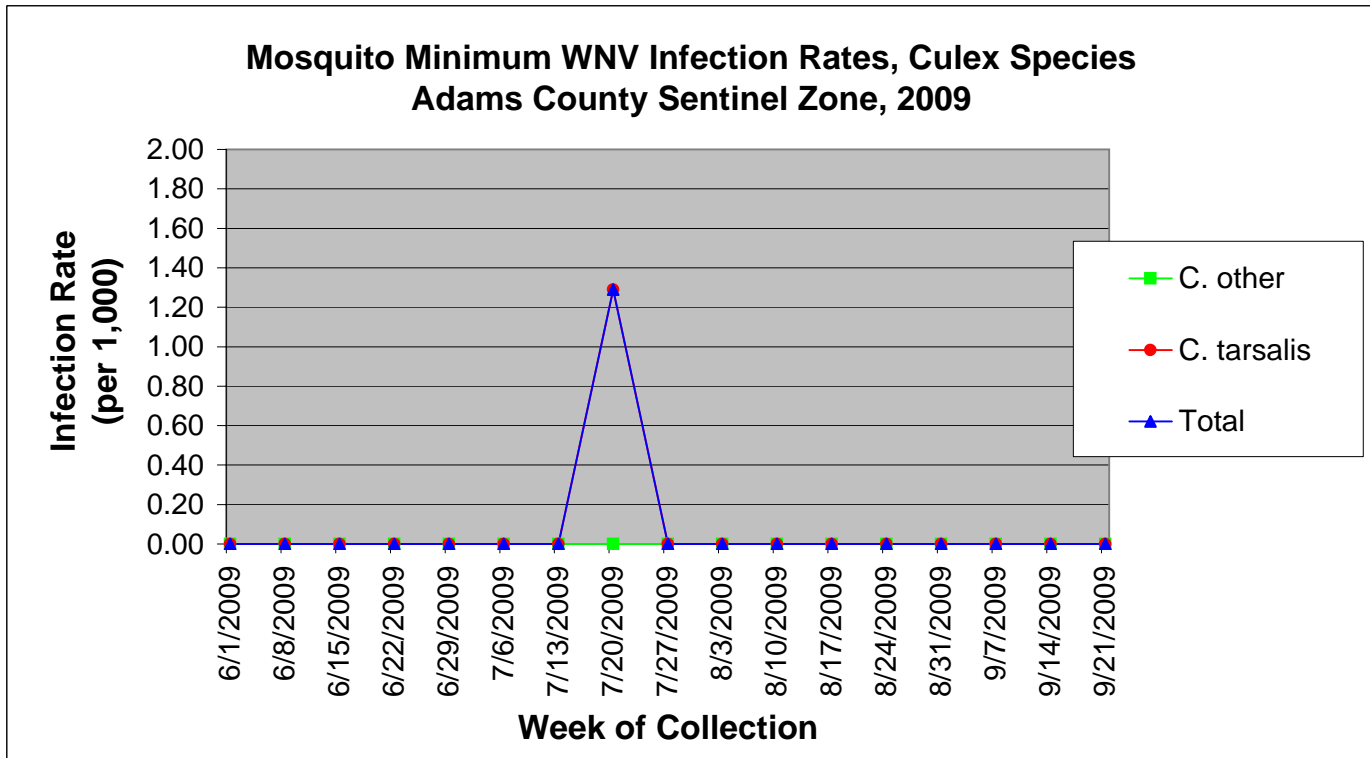

Colorado Department
of Public Health
and Environment

Adams County Sentinel Zone Statistics by Week of Collection

Adams County Sentinel Zone Statistics by Week of Collection