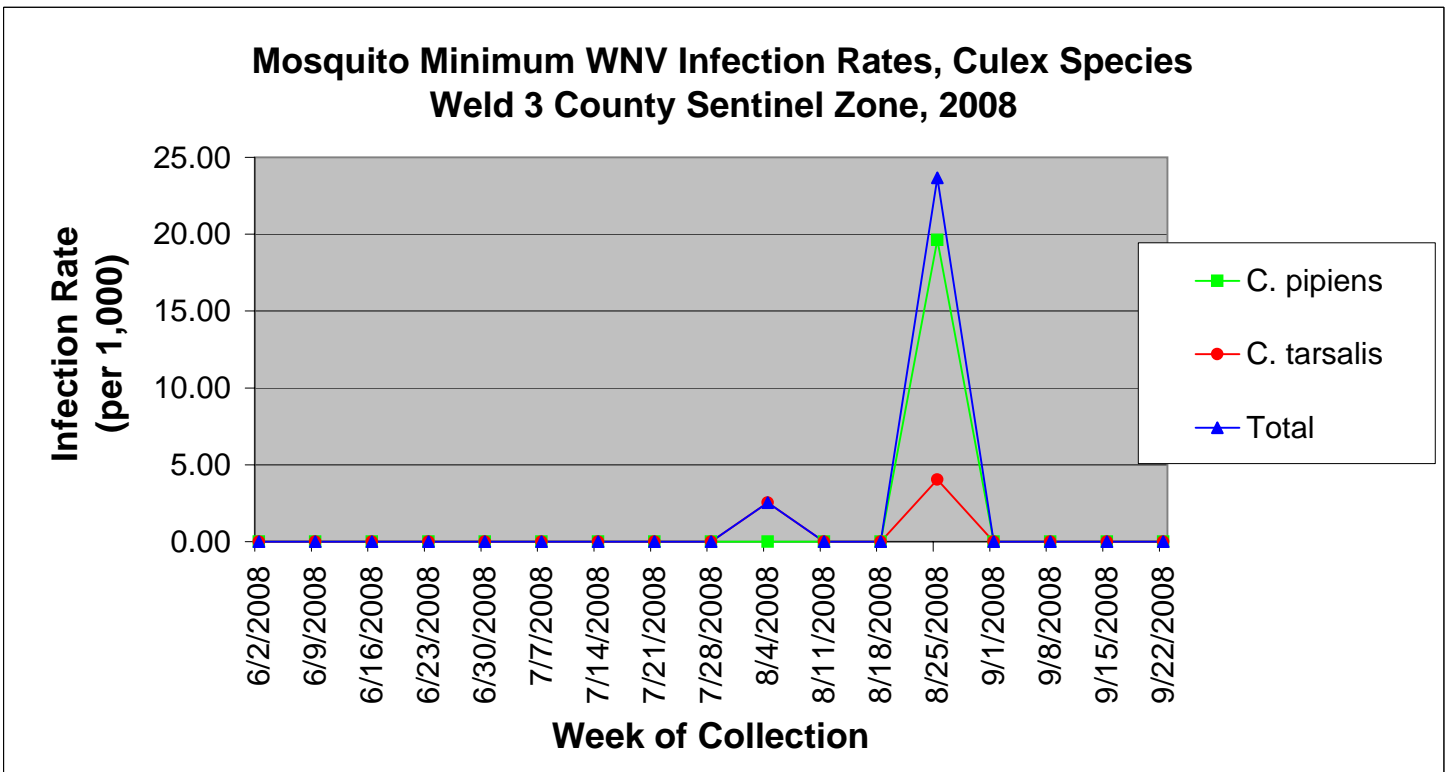

Colorado Department
of Public Health
and Environment

Weld 3 County Sentinel Zone Statistics by Week of Collection

Colorado Department
of Public Health
and Environment

Weld 3 County Sentinel Zone Statistics by Week of Collection