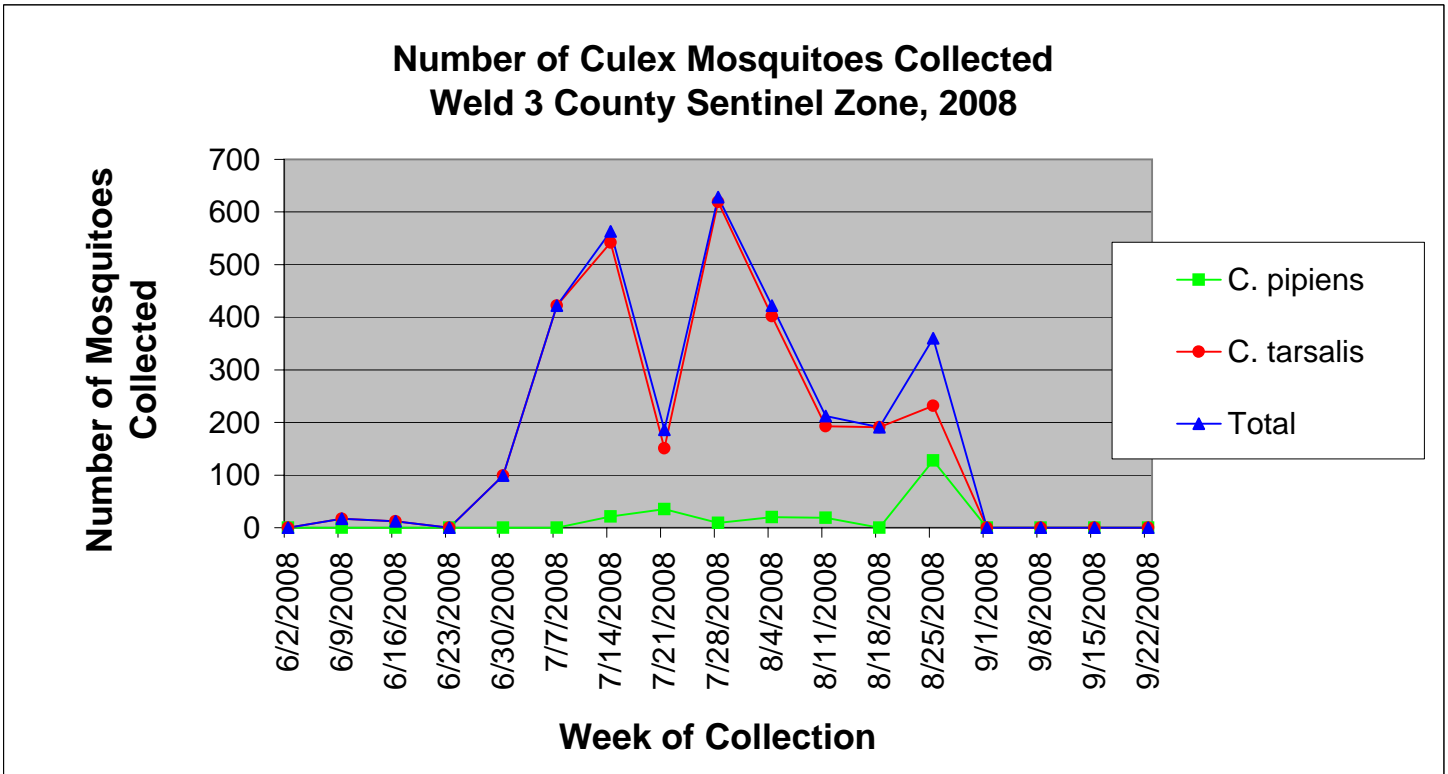

Colorado Department
of Public Health
and Environment

Weld 3 County Sentinel Zone Statistics by Week of Collection

Colorado Department
of Public Health
and Environment

Weld 3 County Sentinel Zone Statistics by Week of Collection