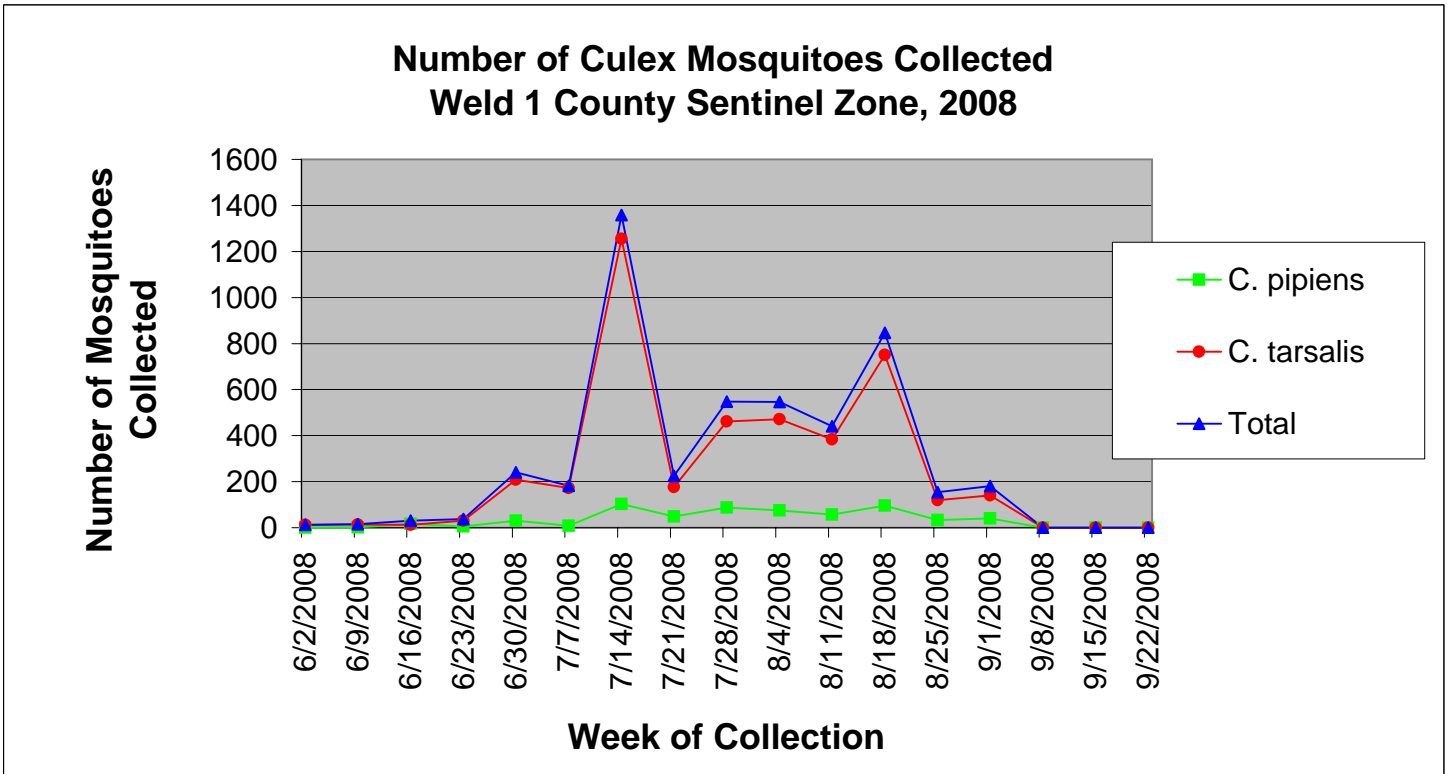

## Weld 1 County Sentinel Zone Statistics by Week of Collection

Colorado Department  
of Public Health  
and Environment

## Weld 1 County Sentinel Zone Statistics by Week of Collection