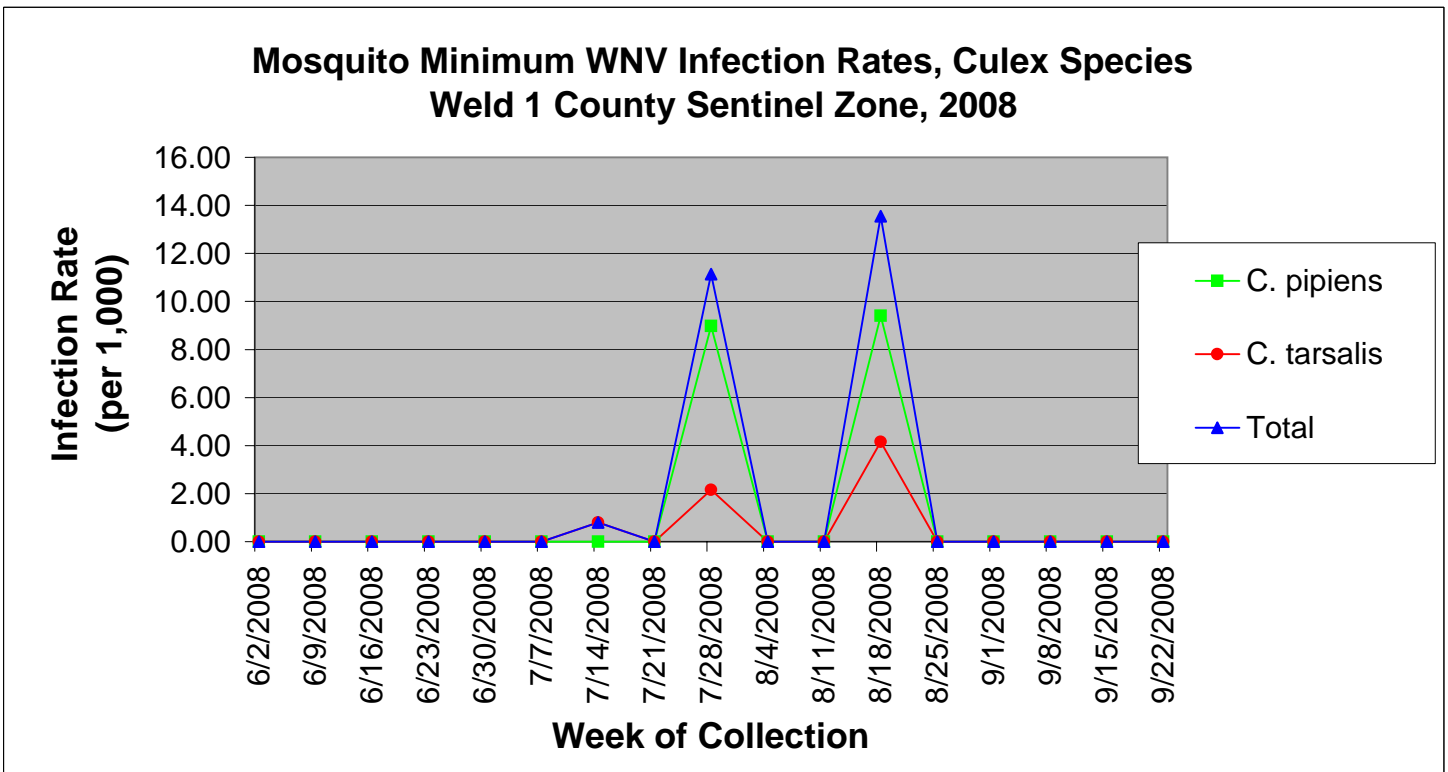

## Weld 1 County Sentinel Zone Statistics by Week of Collection

Colorado Department  
of Public Health  
and Environment

## Weld 1 County Sentinel Zone Statistics by Week of Collection