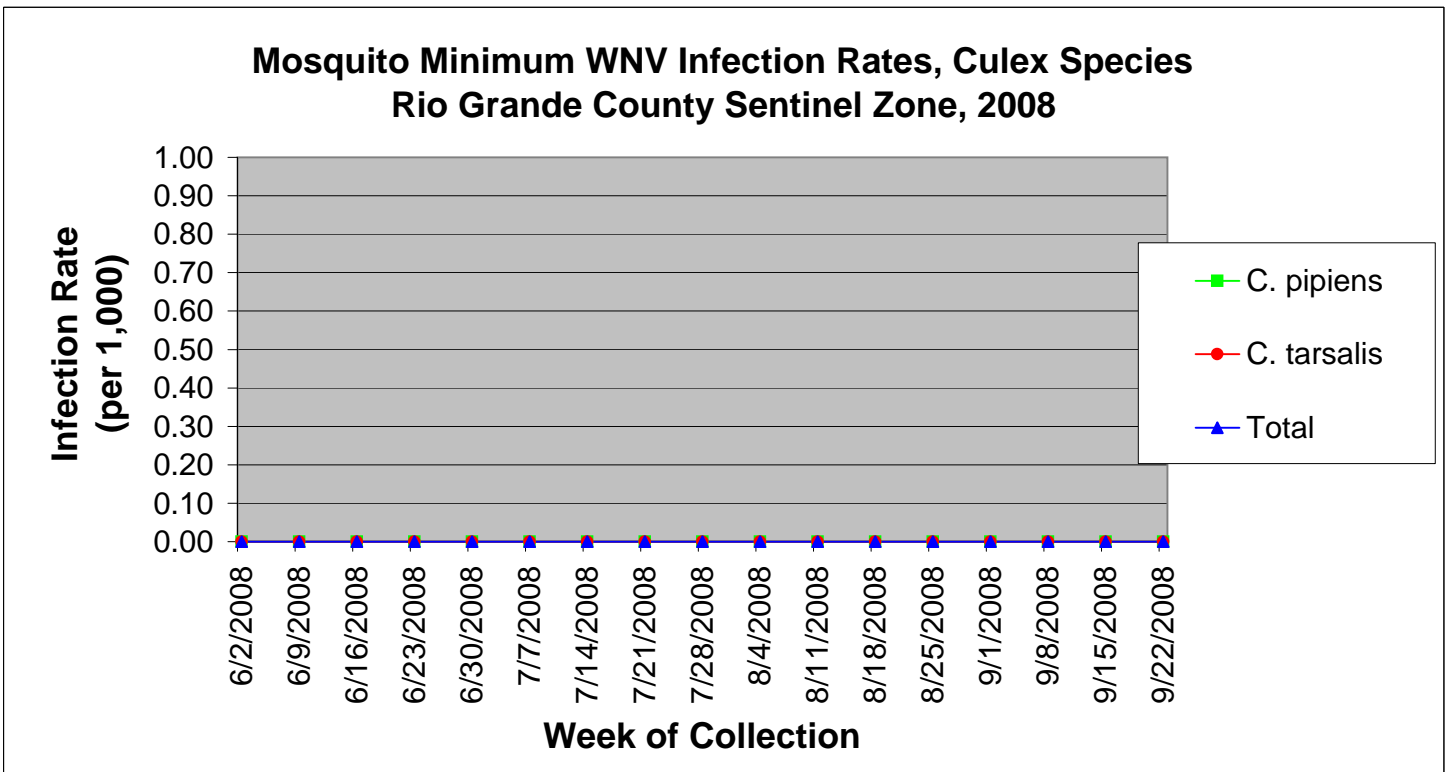

## Rio Grande County Sentinel Zone Statistics by Week of Collection

Colorado Department  
of Public Health  
and Environment

## Rio Grande County Sentinel Zone Statistics by Week of Collection