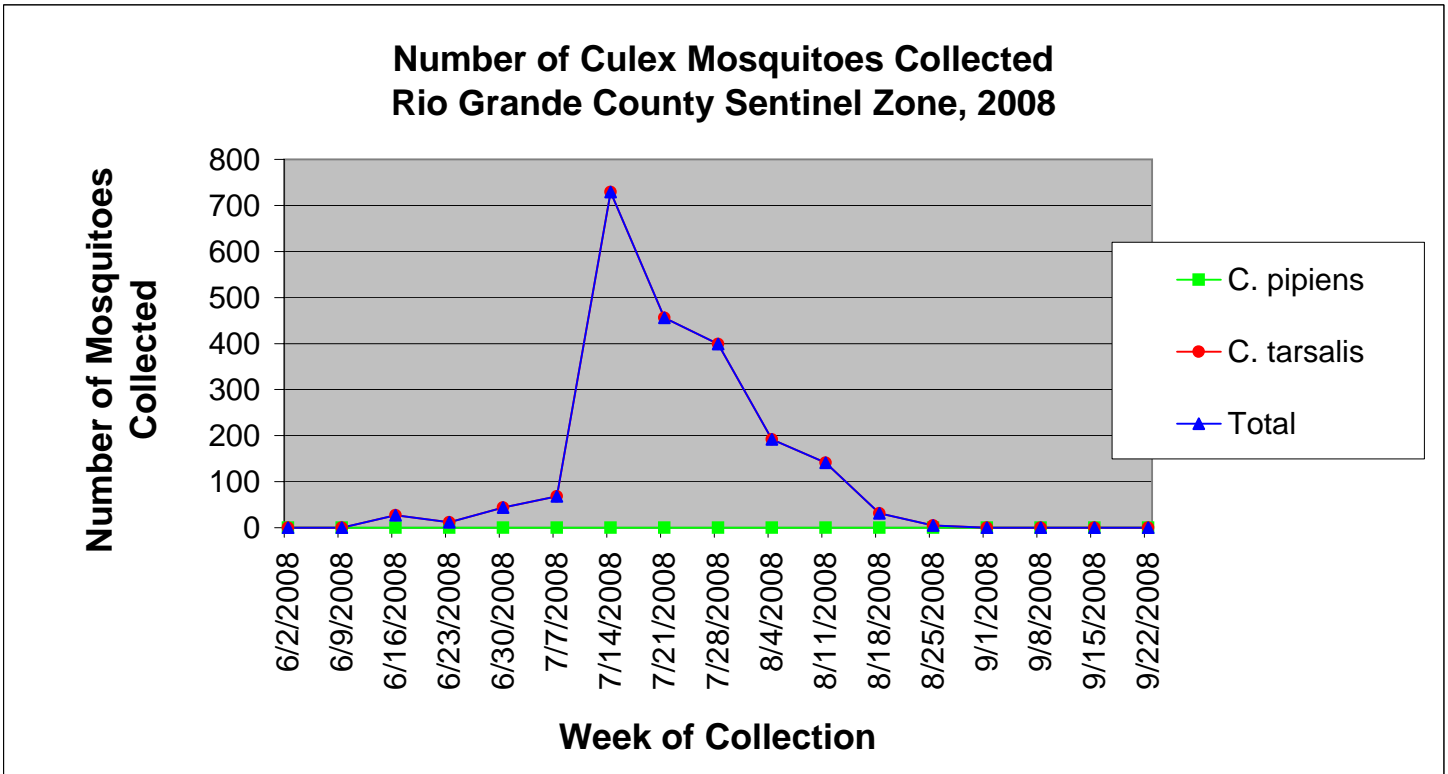

## Rio Grande County Sentinel Zone Statistics by Week of Collection

Colorado Department  
of Public Health  
and Environment

## Rio Grande County Sentinel Zone Statistics by Week of Collection