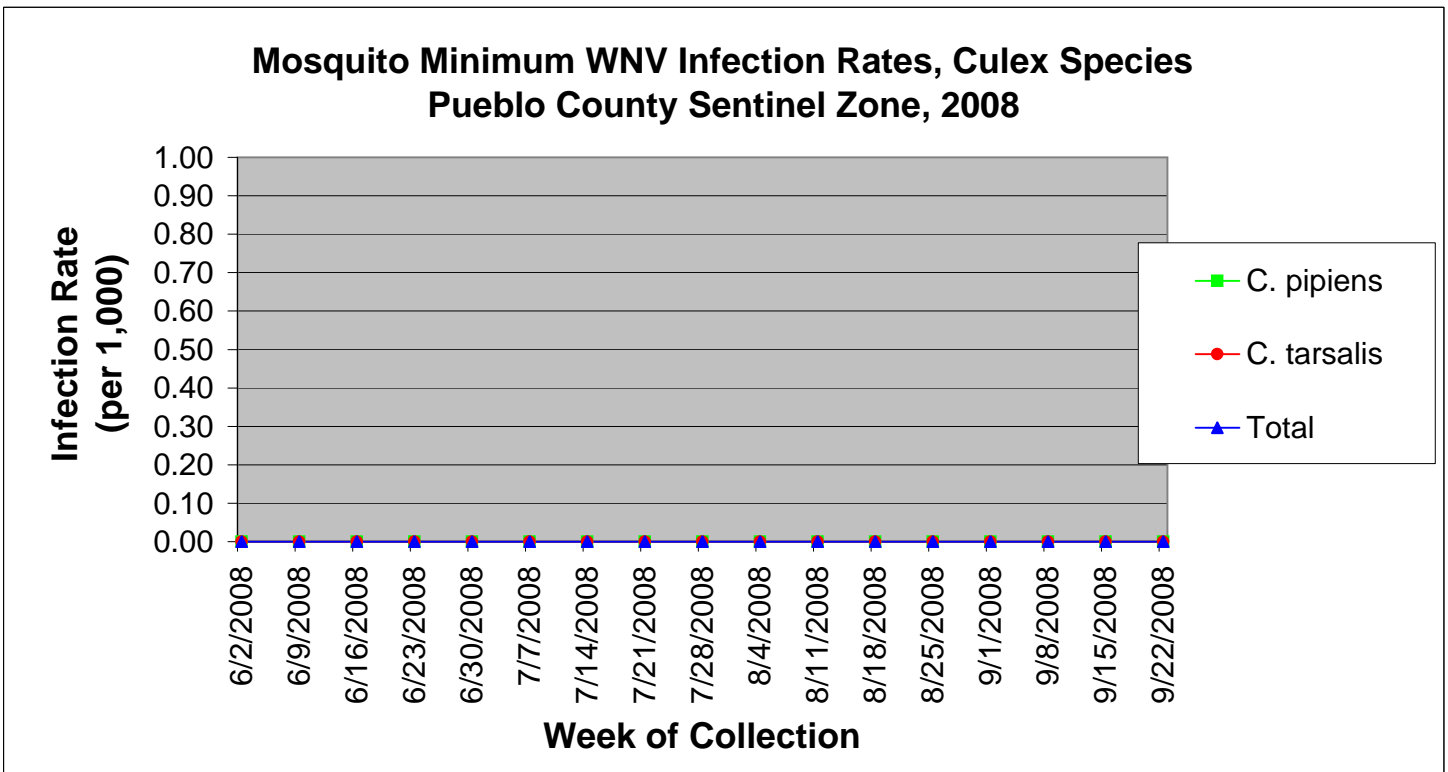

## Pueblo County Sentinel Zone Statistics by Week of Collection

Colorado Department  
of Public Health  
and Environment

## Pueblo County Sentinel Zone Statistics by Week of Collection