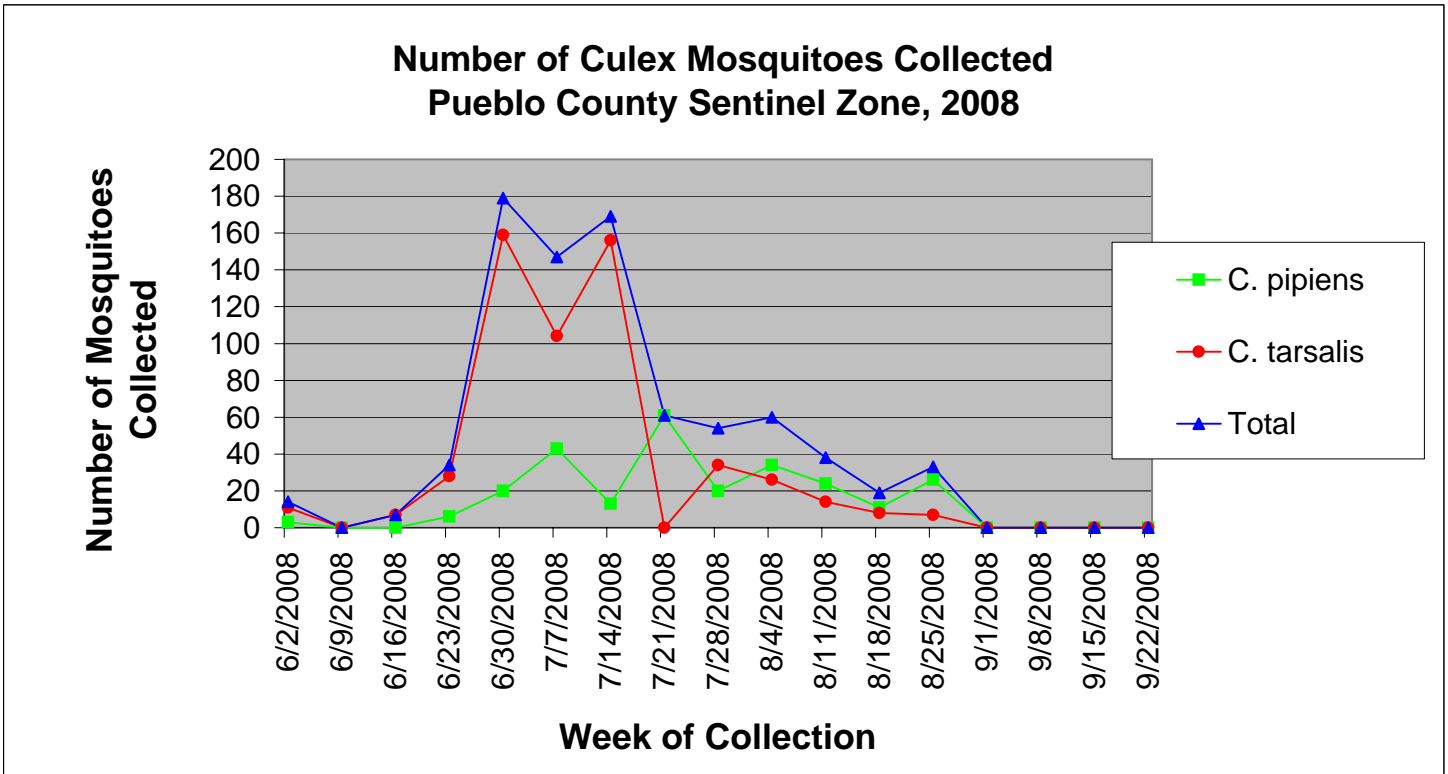

## Pueblo County Sentinel Zone Statistics by Week of Collection

Colorado Department  
of Public Health  
and Environment

## Pueblo County Sentinel Zone Statistics by Week of Collection