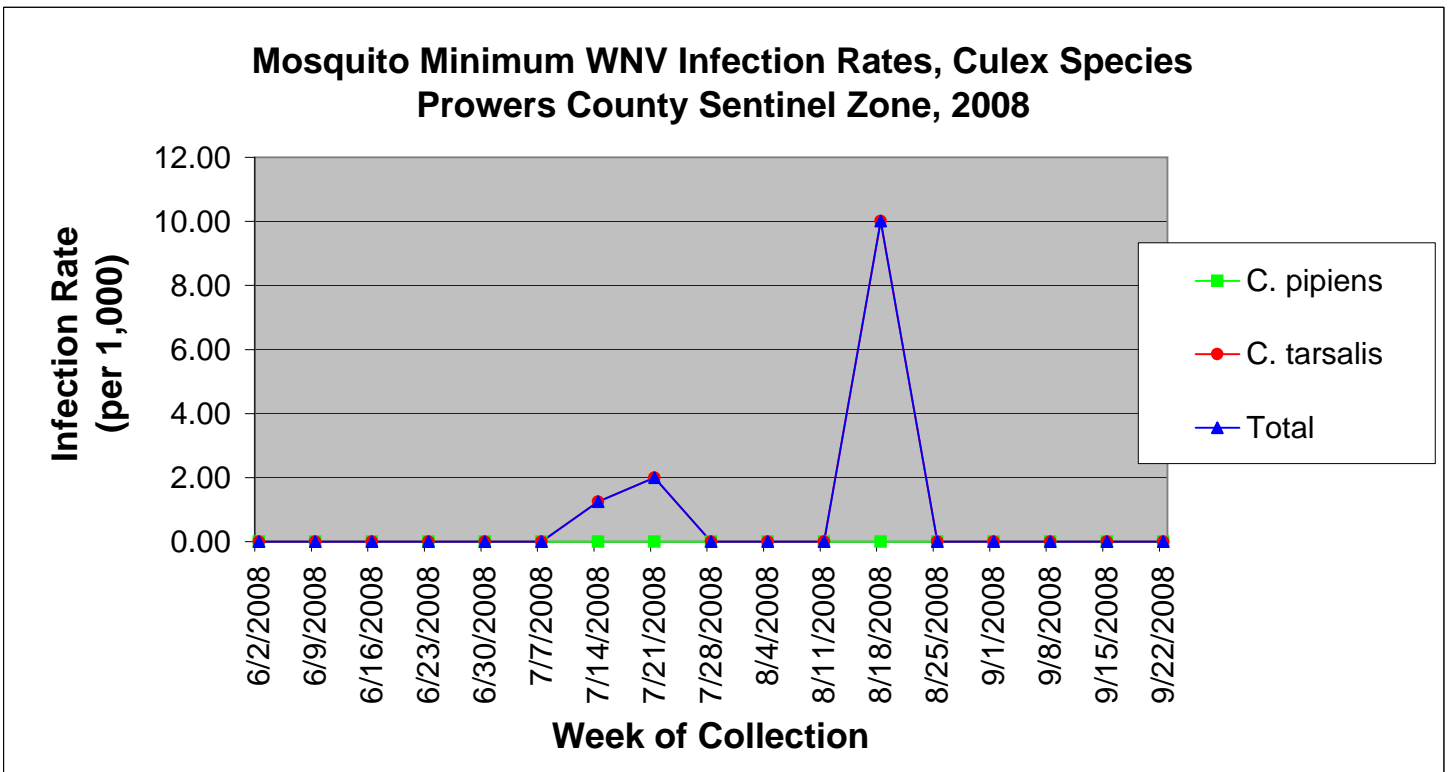

Prowers County Sentinel Zone Statistics by Week of Collection

Colorado Department
of Public Health
and Environment

Prowers County Sentinel Zone Statistics by Week of Collection