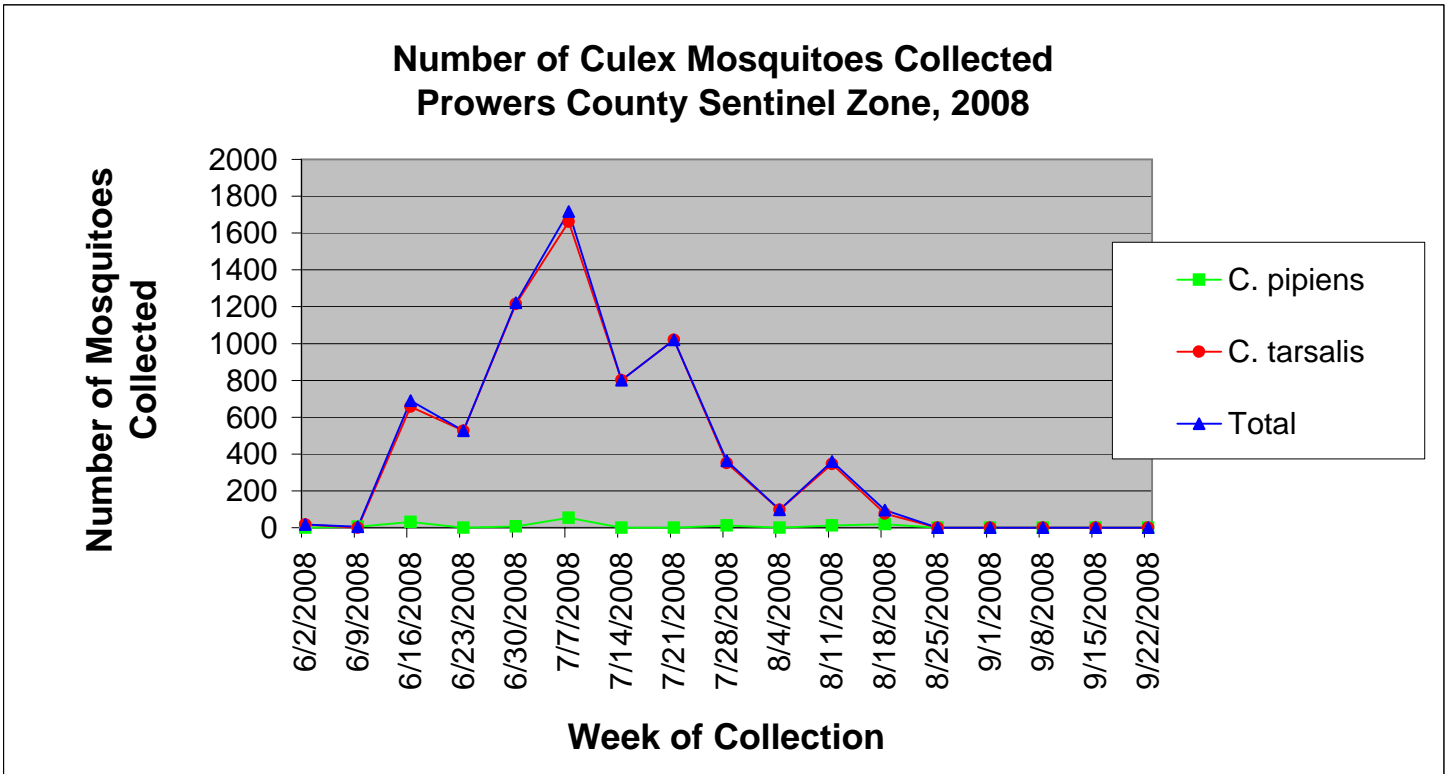

Prowers County Sentinel Zone Statistics by Week of Collection

Colorado Department
of Public Health
and Environment

Prowers County Sentinel Zone Statistics by Week of Collection