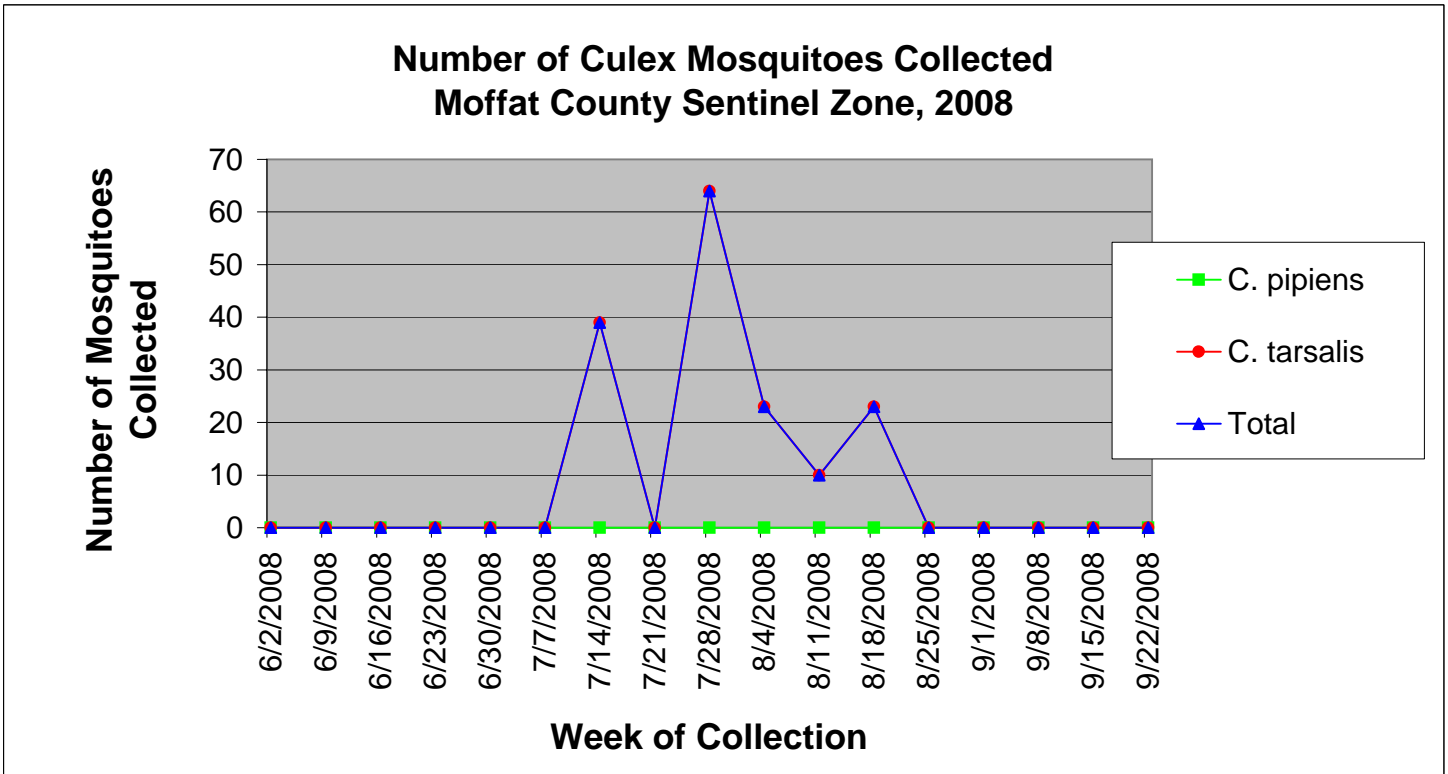

## Moffat County Sentinel Zone Statistics by Week of Collection

Colorado Department  
of Public Health  
and Environment

## Moffat County Sentinel Zone Statistics by Week of Collection