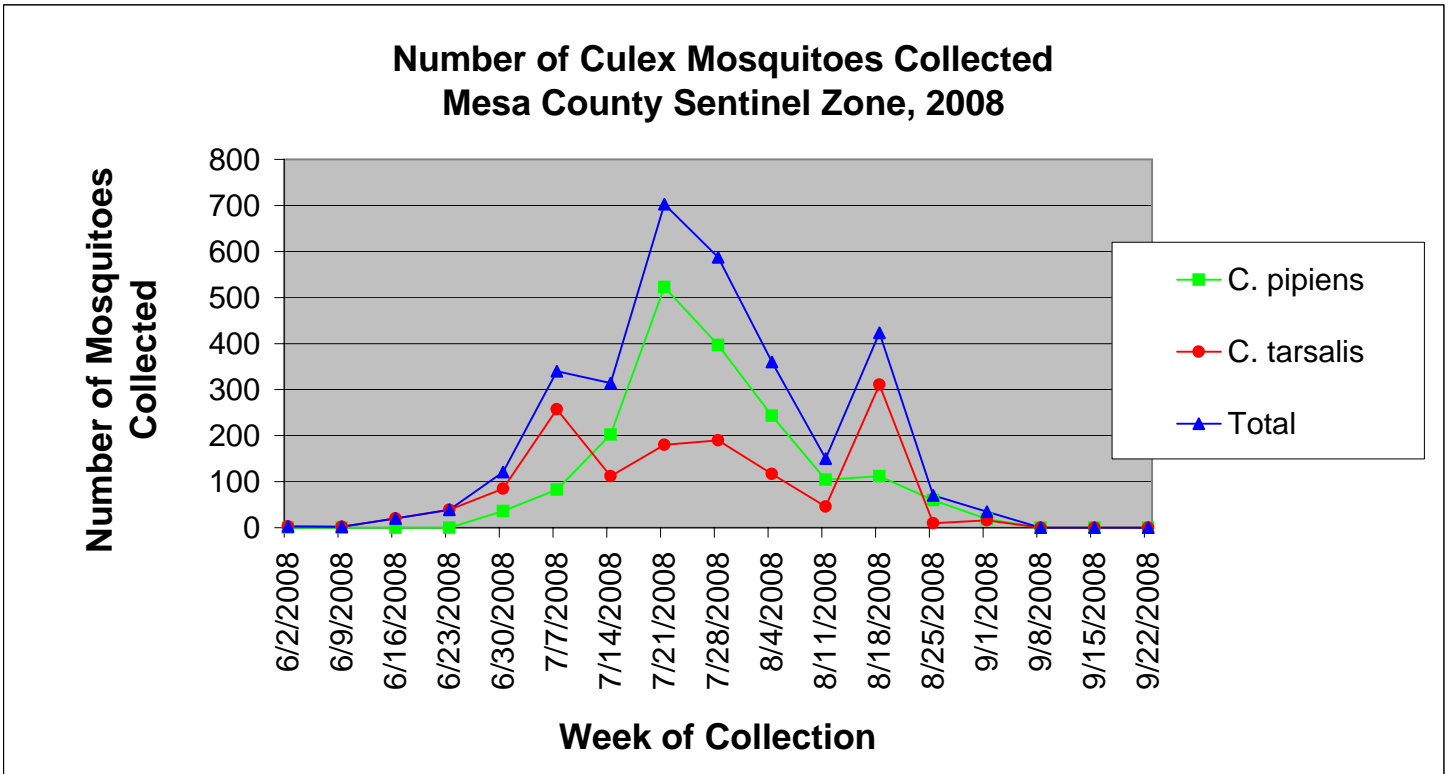

## Mesa County Sentinel Zone Statistics by Week of Collection

Colorado Department  
of Public Health  
and Environment

## Mesa County Sentinel Zone Statistics by Week of Collection