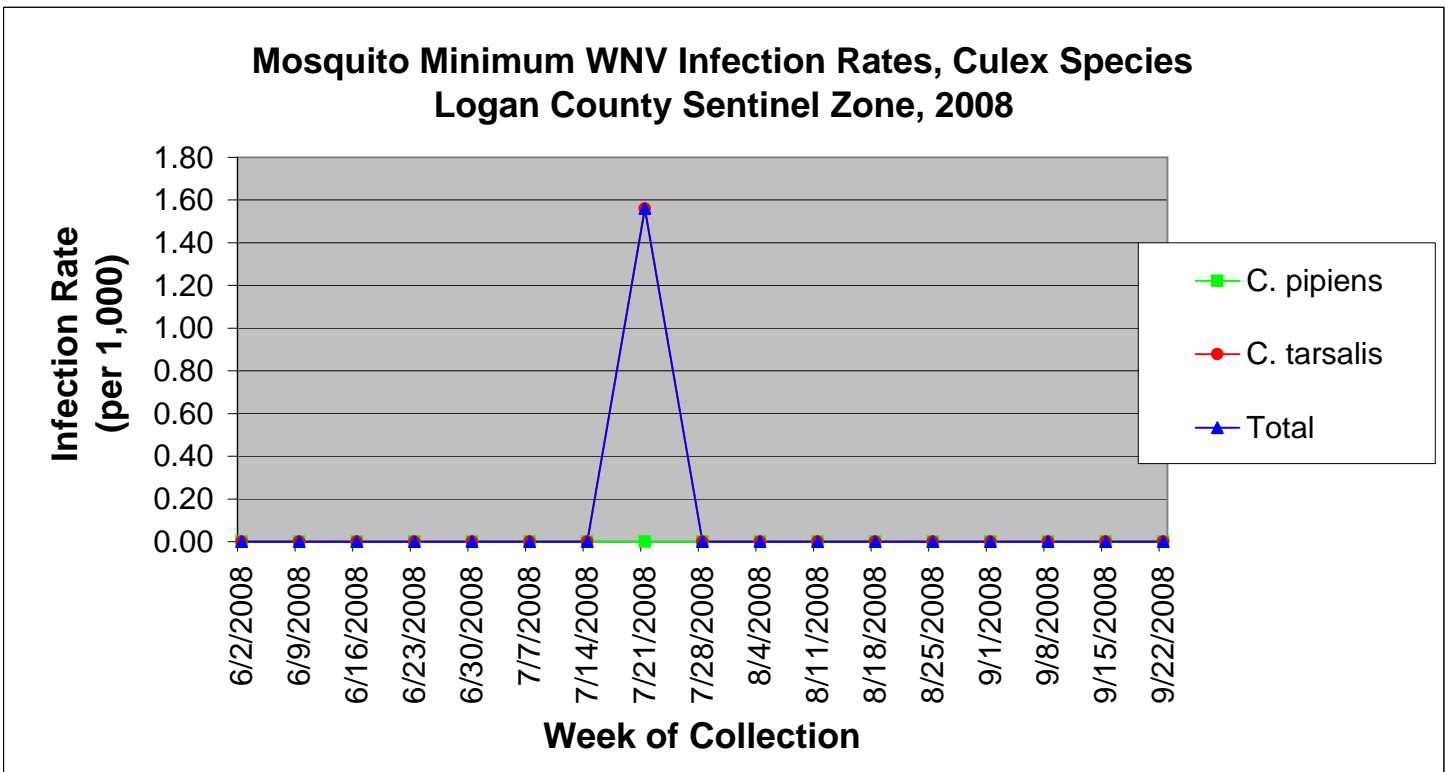

Logan County Sentinel Zone Statistics by Week of Collection

Colorado Department
of Public Health
and Environment

Logan County Sentinel Zone Statistics by Week of Collection