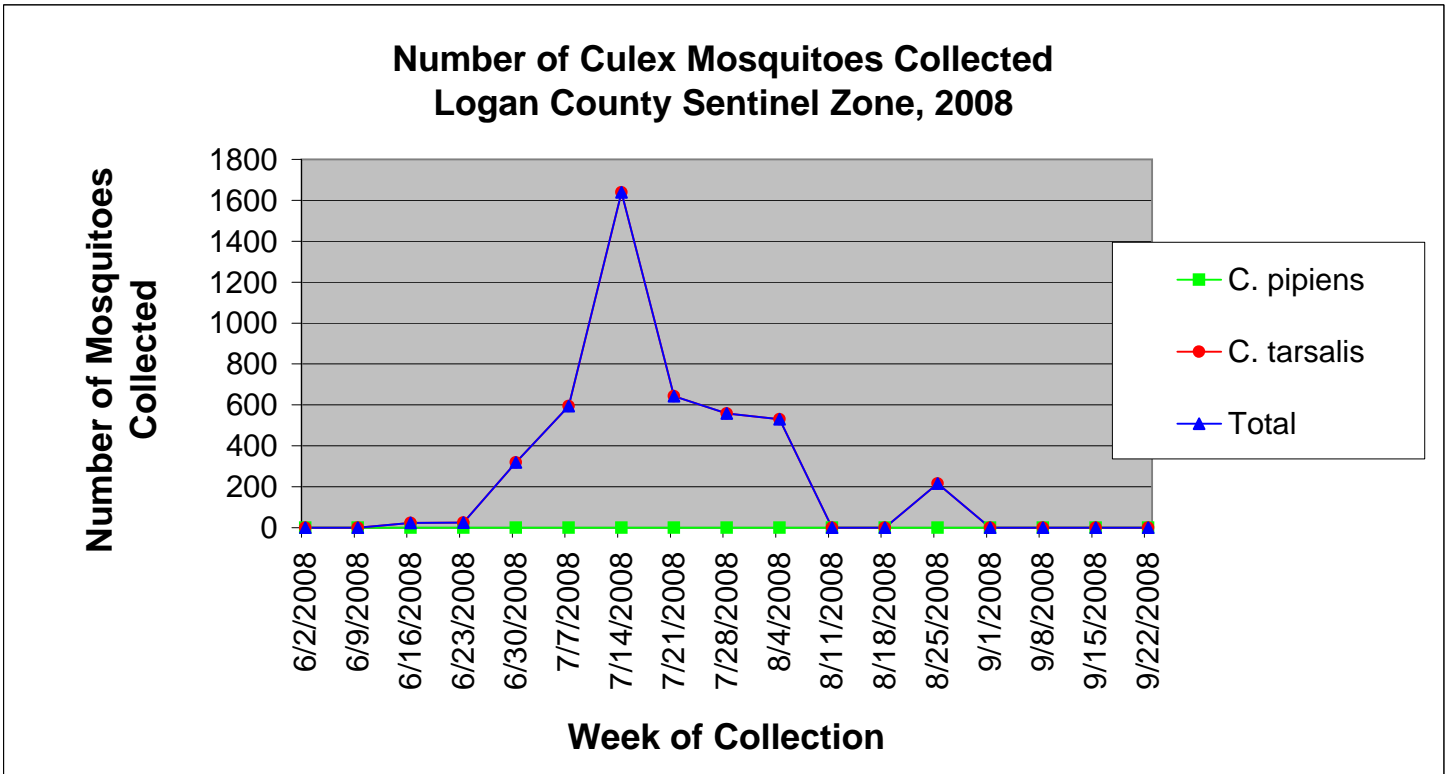

Logan County Sentinel Zone Statistics by Week of Collection

Colorado Department
of Public Health
and Environment

Logan County Sentinel Zone Statistics by Week of Collection