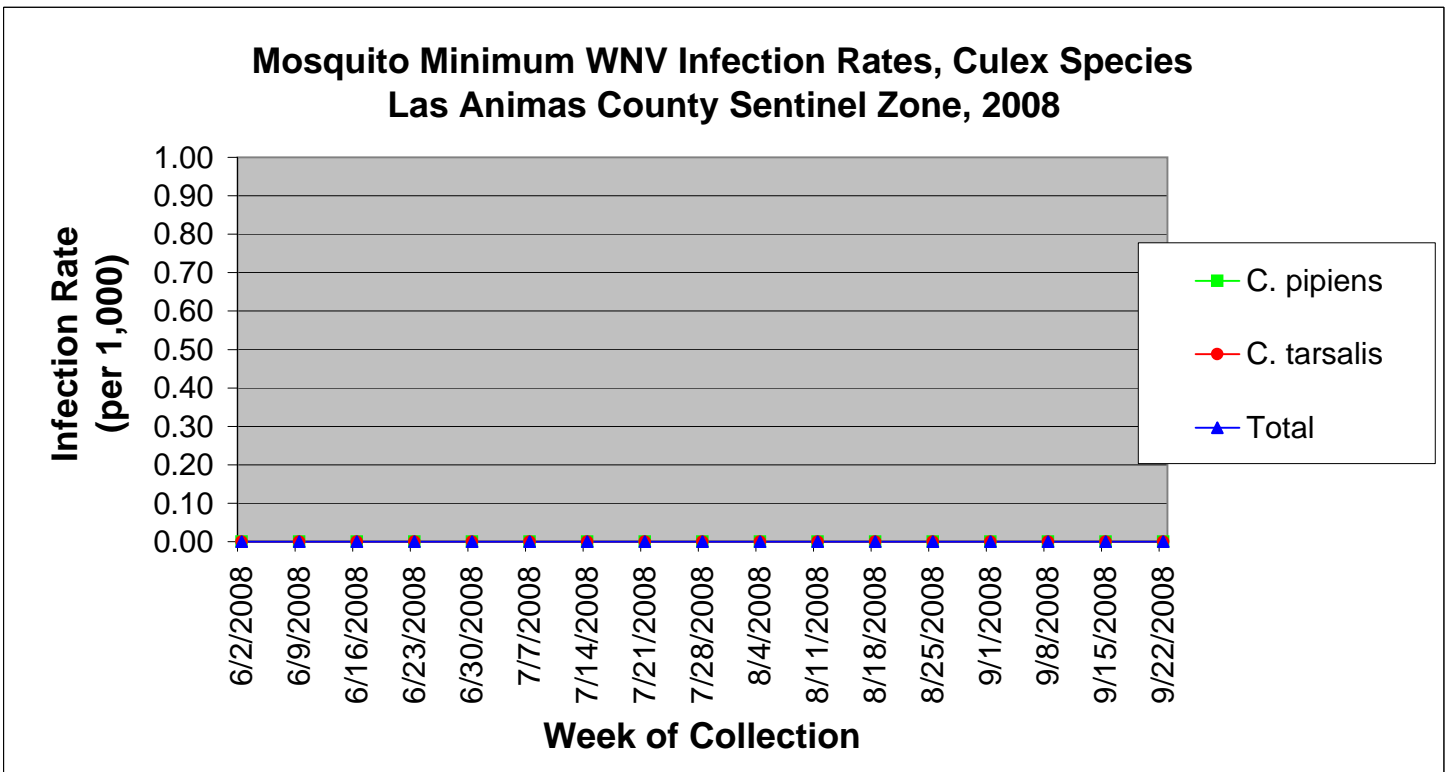

Las Animas County Sentinel Zone Statistics by Week of Collection

Colorado Department
of Public Health
and Environment

Las Animas County Sentinel Zone Statistics by Week of Collection