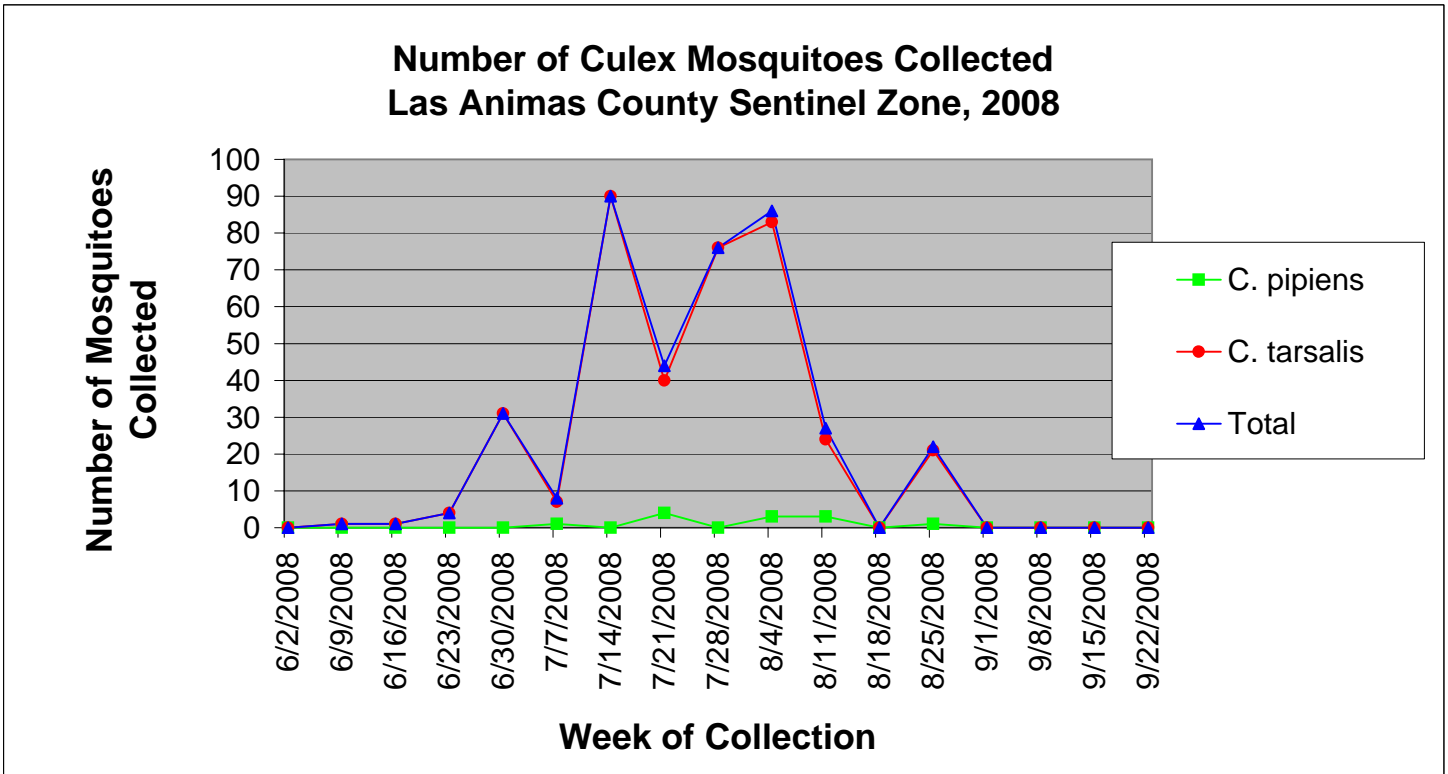

Las Animas County Sentinel Zone Statistics by Week of Collection

Colorado Department
of Public Health
and Environment

Las Animas County Sentinel Zone Statistics by Week of Collection