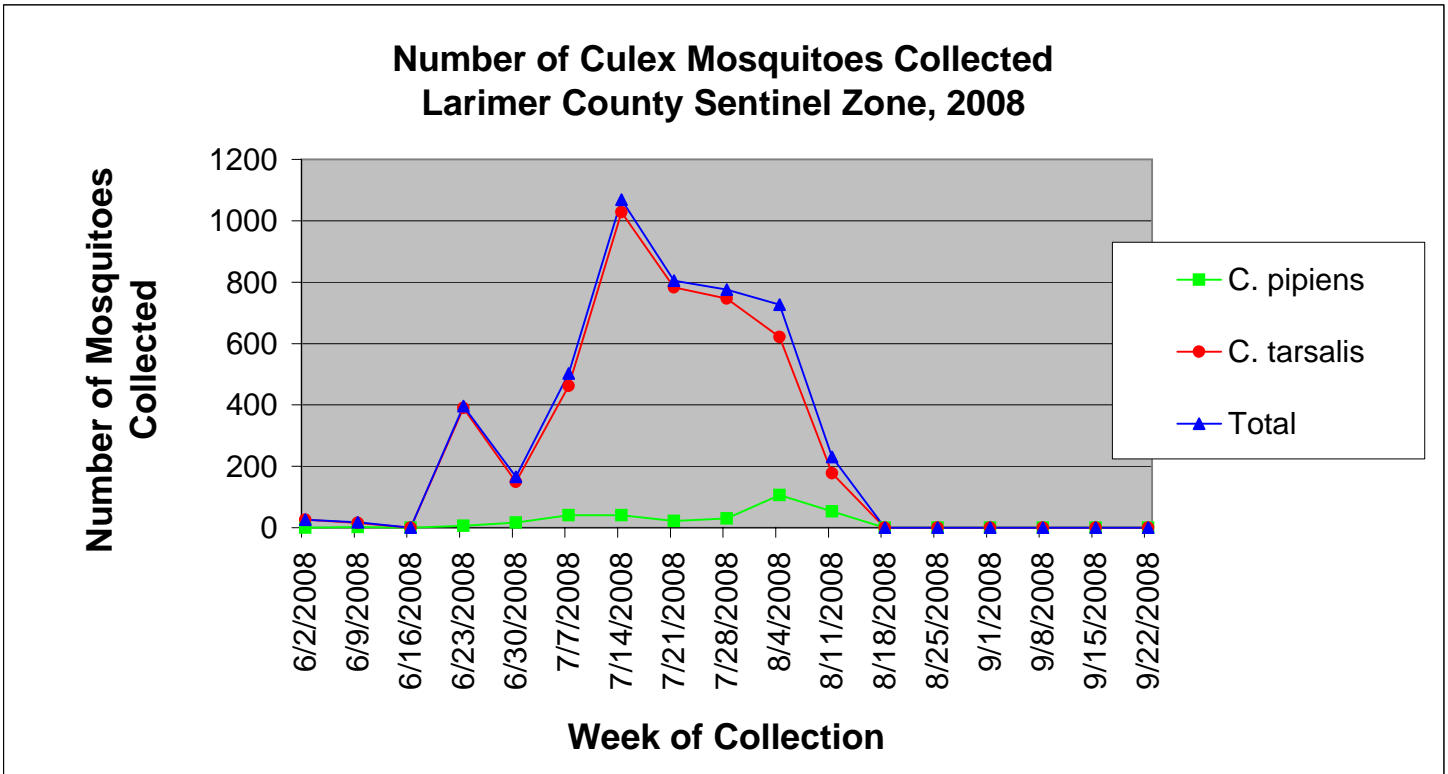

Larimer County Sentinel Zone Statistics by Week of Collection

Colorado Department
of Public Health
and Environment

Larimer County Sentinel Zone Statistics by Week of Collection