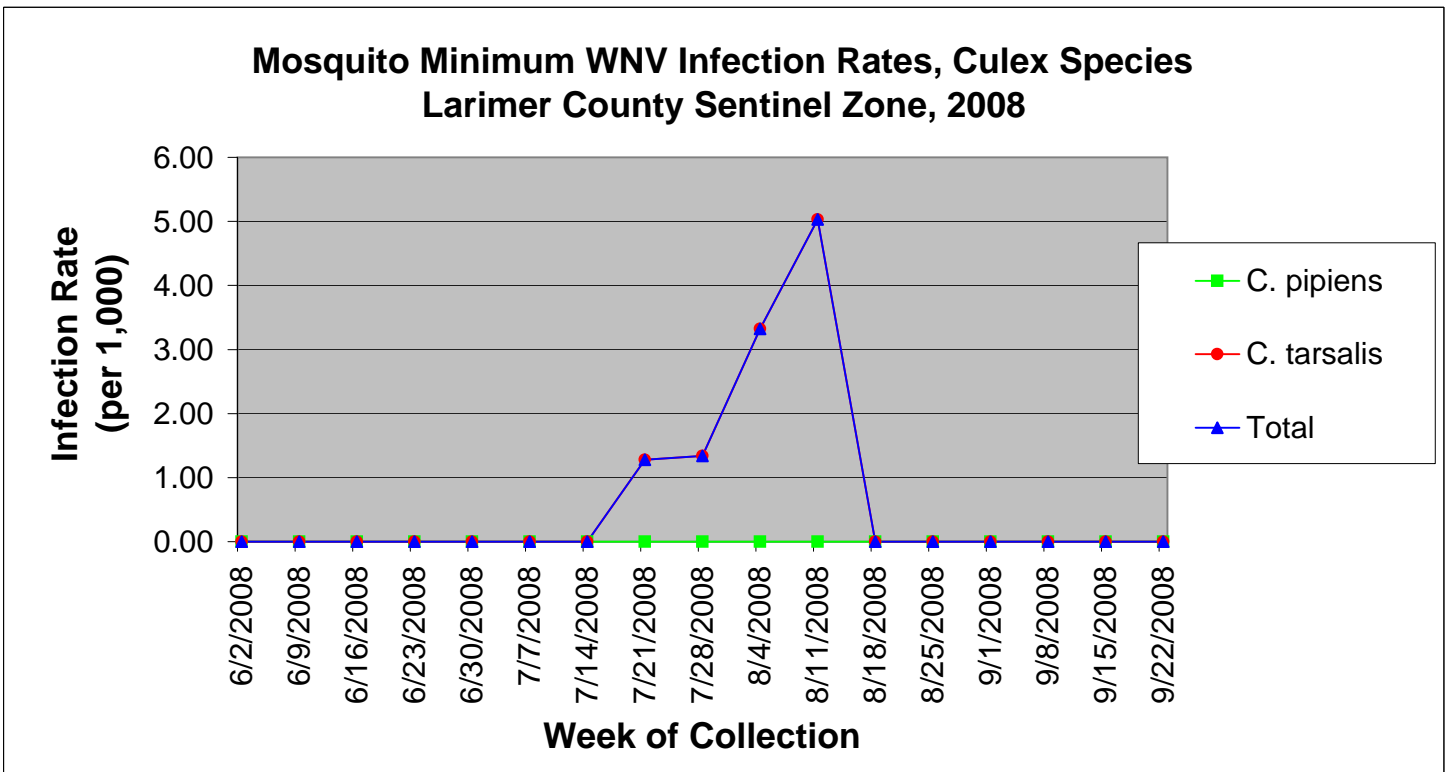

Larimer County Sentinel Zone Statistics by Week of Collection

Colorado Department
of Public Health
and Environment

Larimer County Sentinel Zone Statistics by Week of Collection