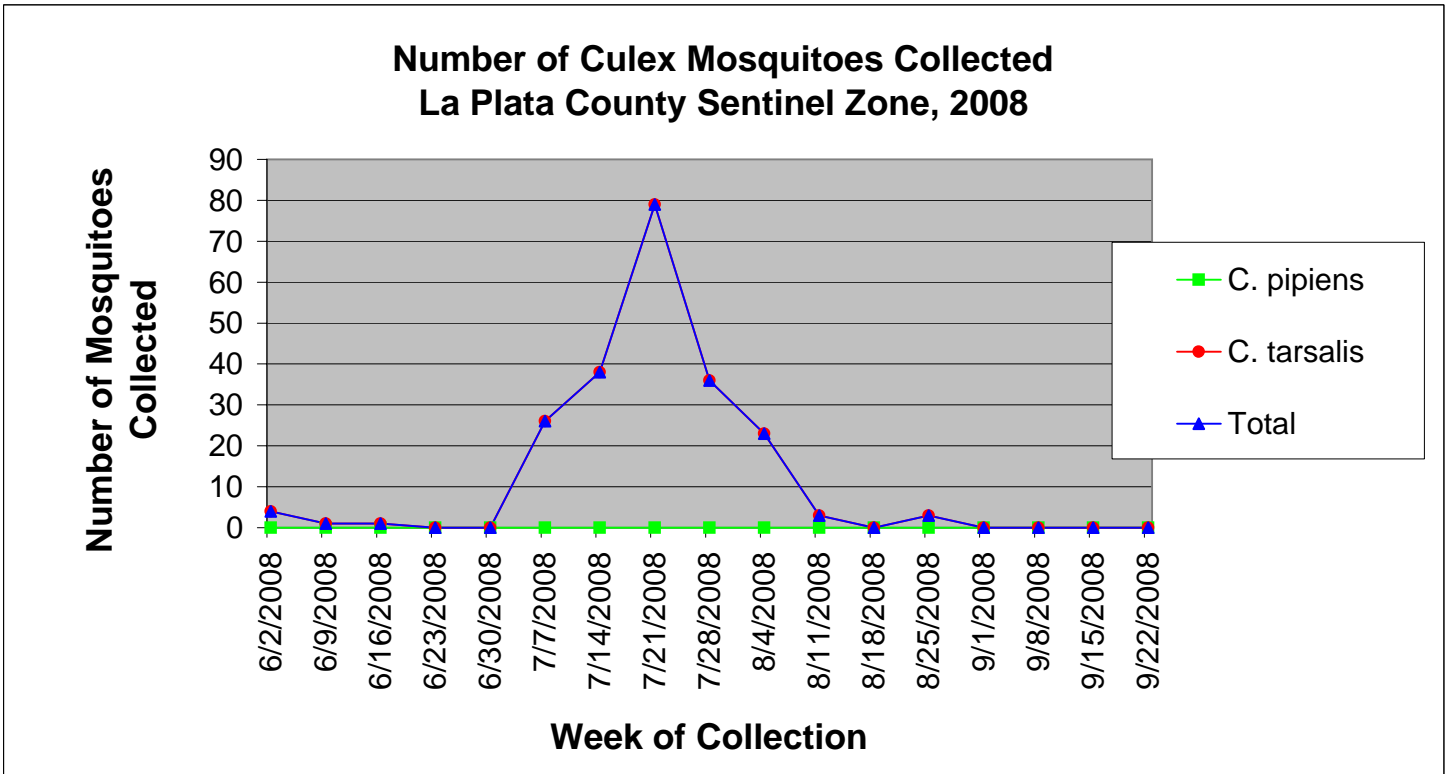

La Plata County Sentinel Zone Statistics by Week of Collection

Colorado Department
of Public Health
and Environment

La Plata County Sentinel Zone Statistics by Week of Collection