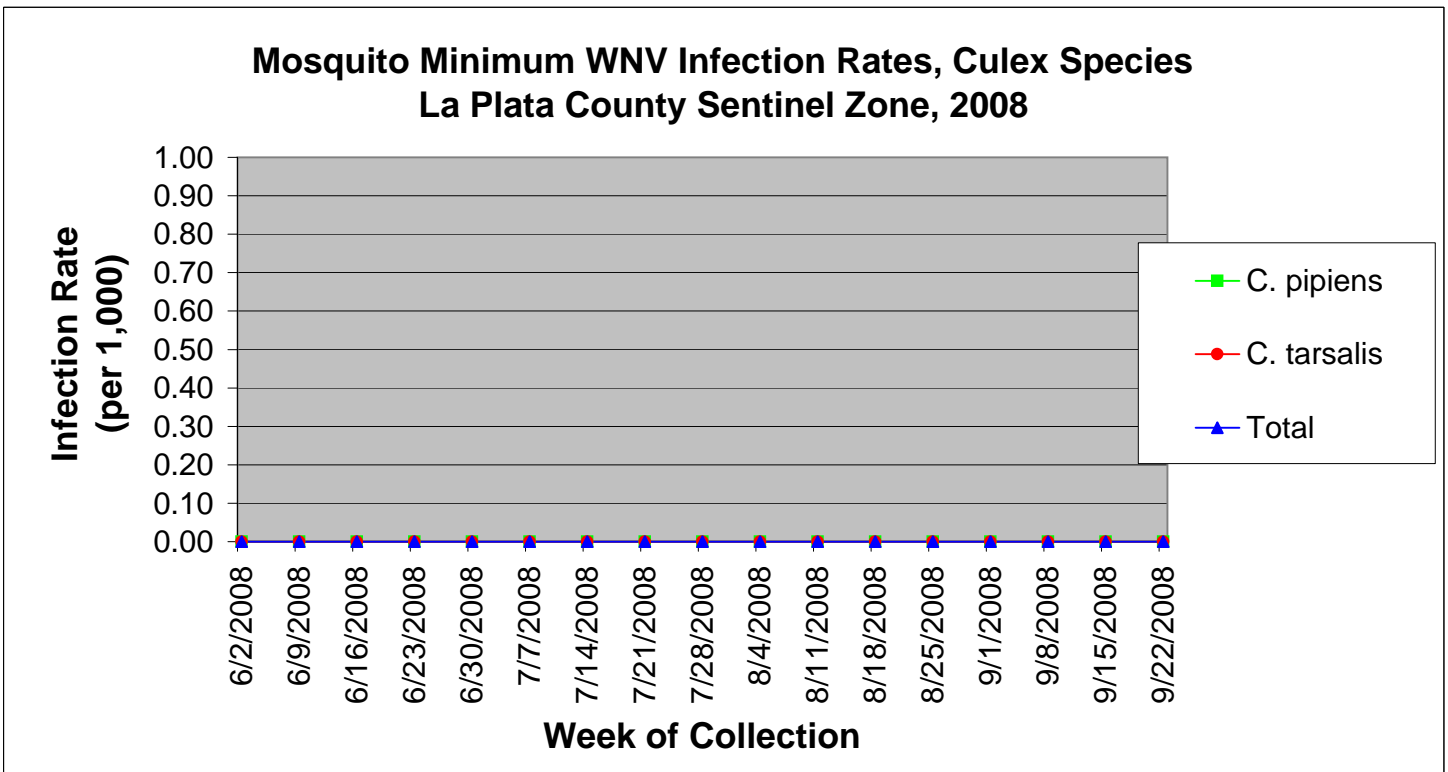

La Plata County Sentinel Zone Statistics by Week of Collection

Colorado Department
of Public Health
and Environment

La Plata County Sentinel Zone Statistics by Week of Collection