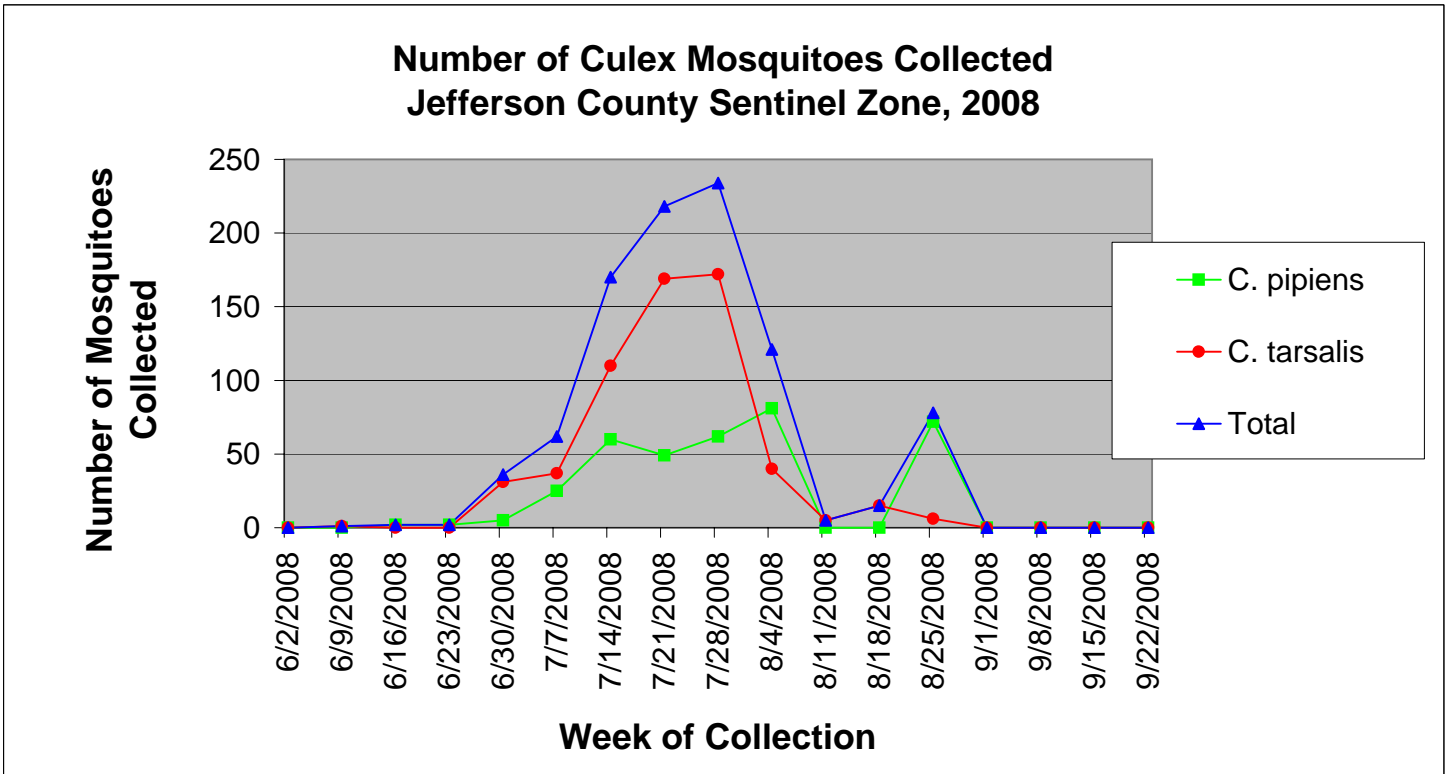

Jefferson County Sentinel Zone Statistics by Week of Collection

Colorado Department
of Public Health
and Environment

Jefferson County Sentinel Zone Statistics by Week of Collection