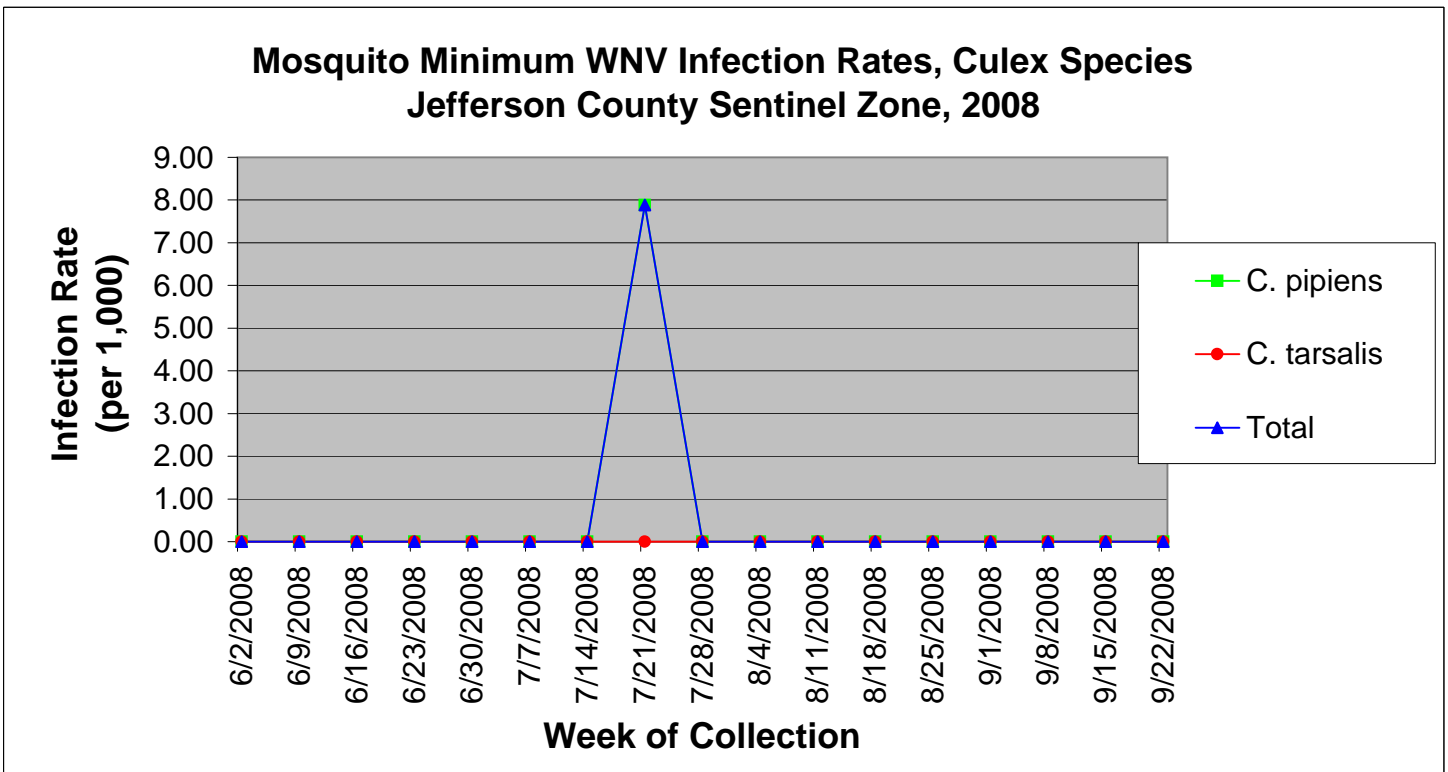

Jefferson County Sentinel Zone Statistics by Week of Collection

Colorado Department
of Public Health
and Environment

Jefferson County Sentinel Zone Statistics by Week of Collection