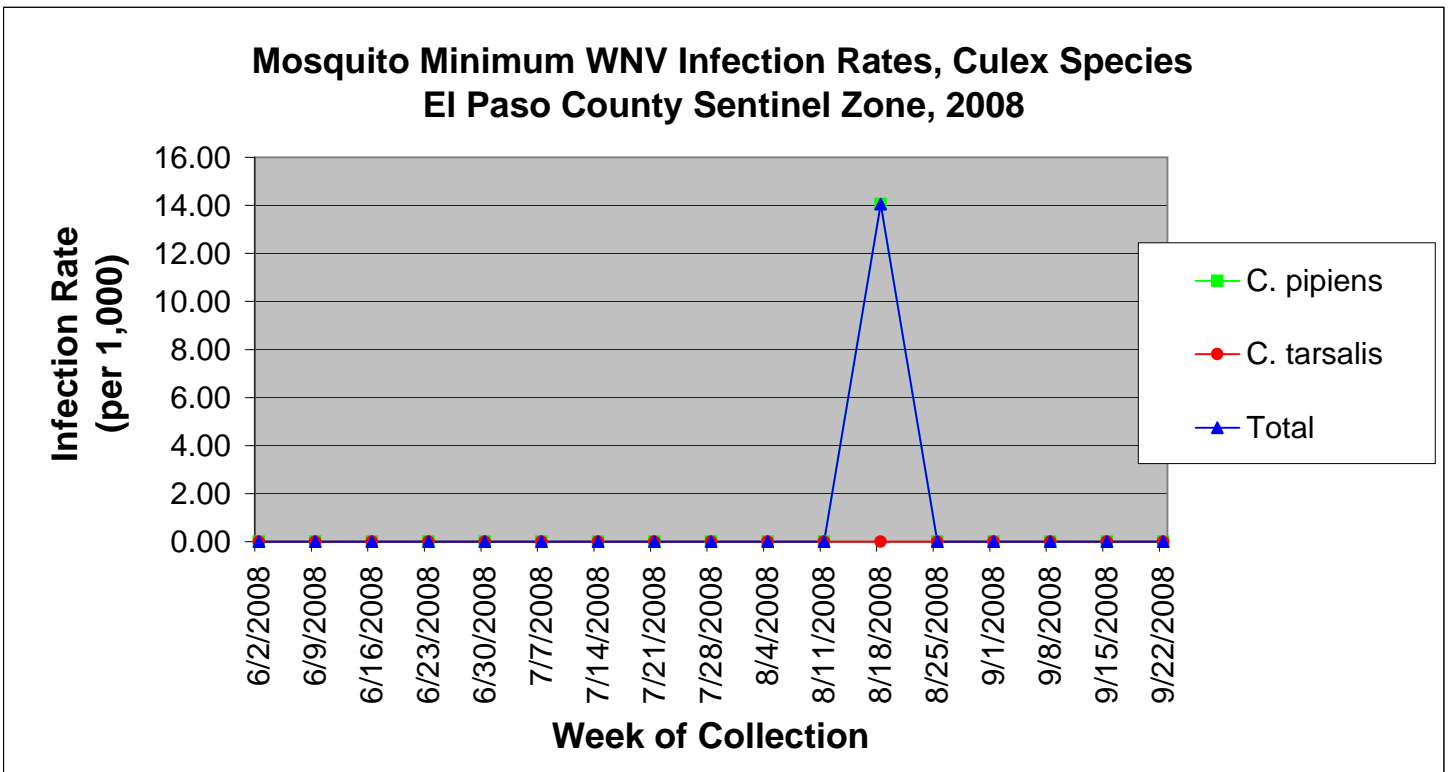

El Paso County Sentinel Zone Statistics by Week of Collection

Colorado Department
of Public Health
and Environment

El Paso County Sentinel Zone Statistics by Week of Collection