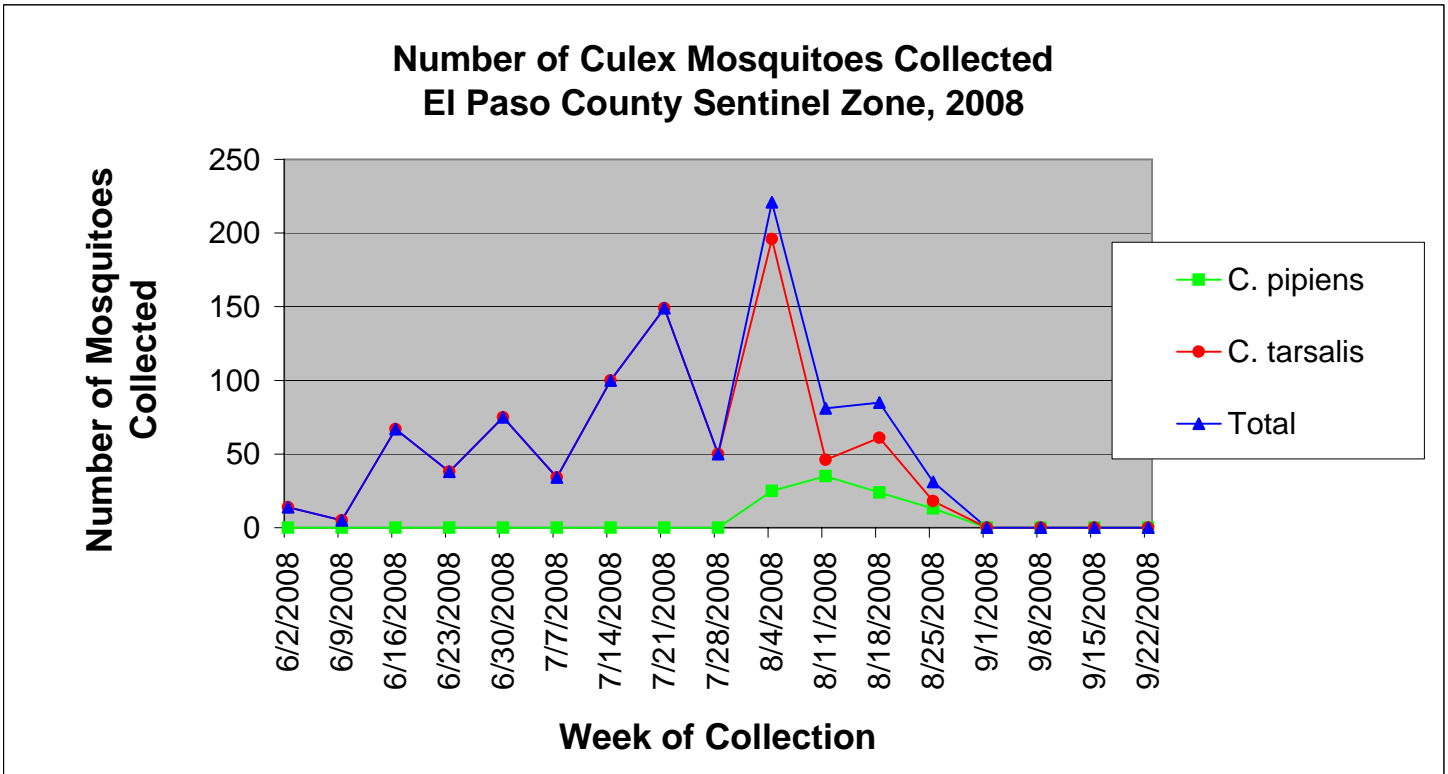

El Paso County Sentinel Zone Statistics by Week of Collection

Colorado Department
of Public Health
and Environment

El Paso County Sentinel Zone Statistics by Week of Collection