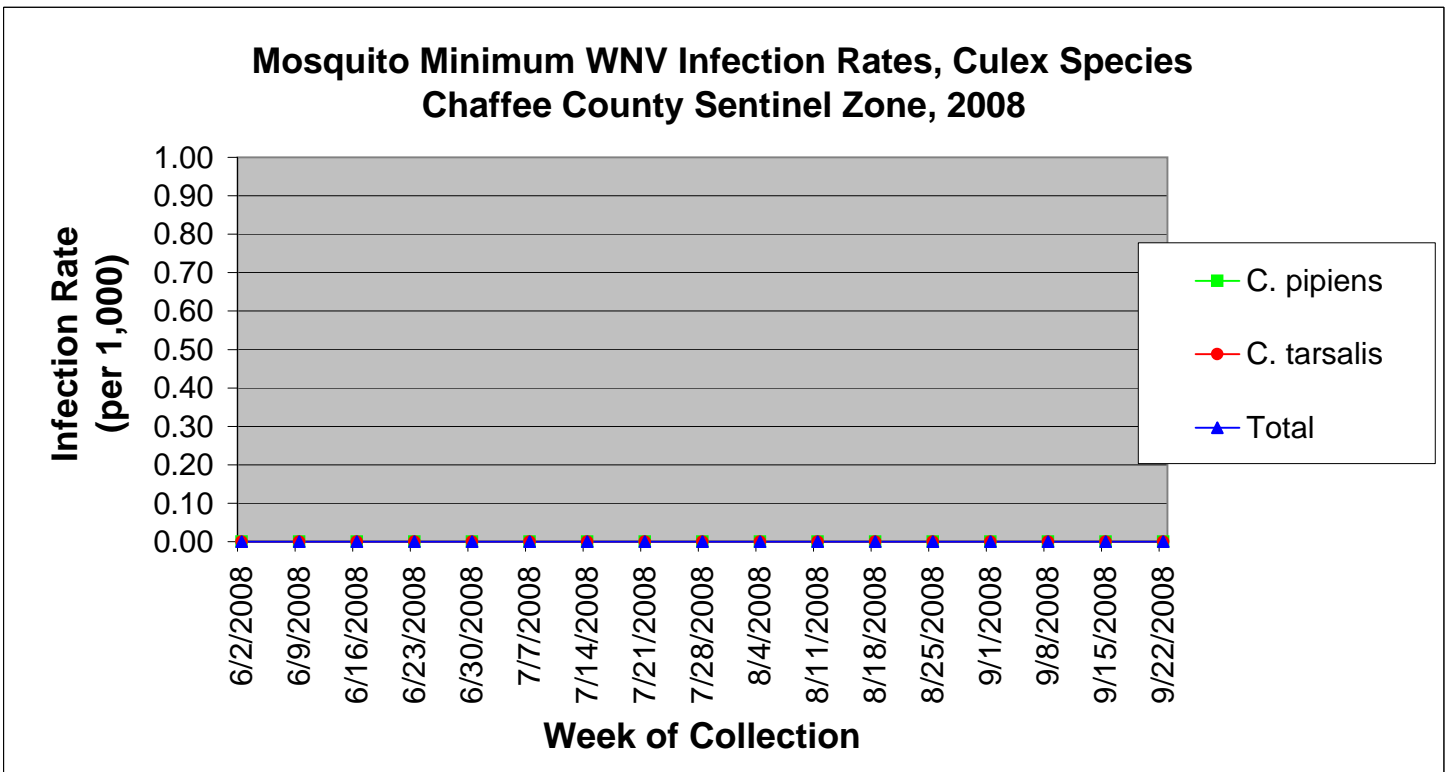

Colorado Department
of Public Health
and Environment

Chaffee County Sentinel Zone Statistics by Week of Collection

Colorado Department
of Public Health
and Environment

Chaffee County Sentinel Zone Statistics by Week of Collection