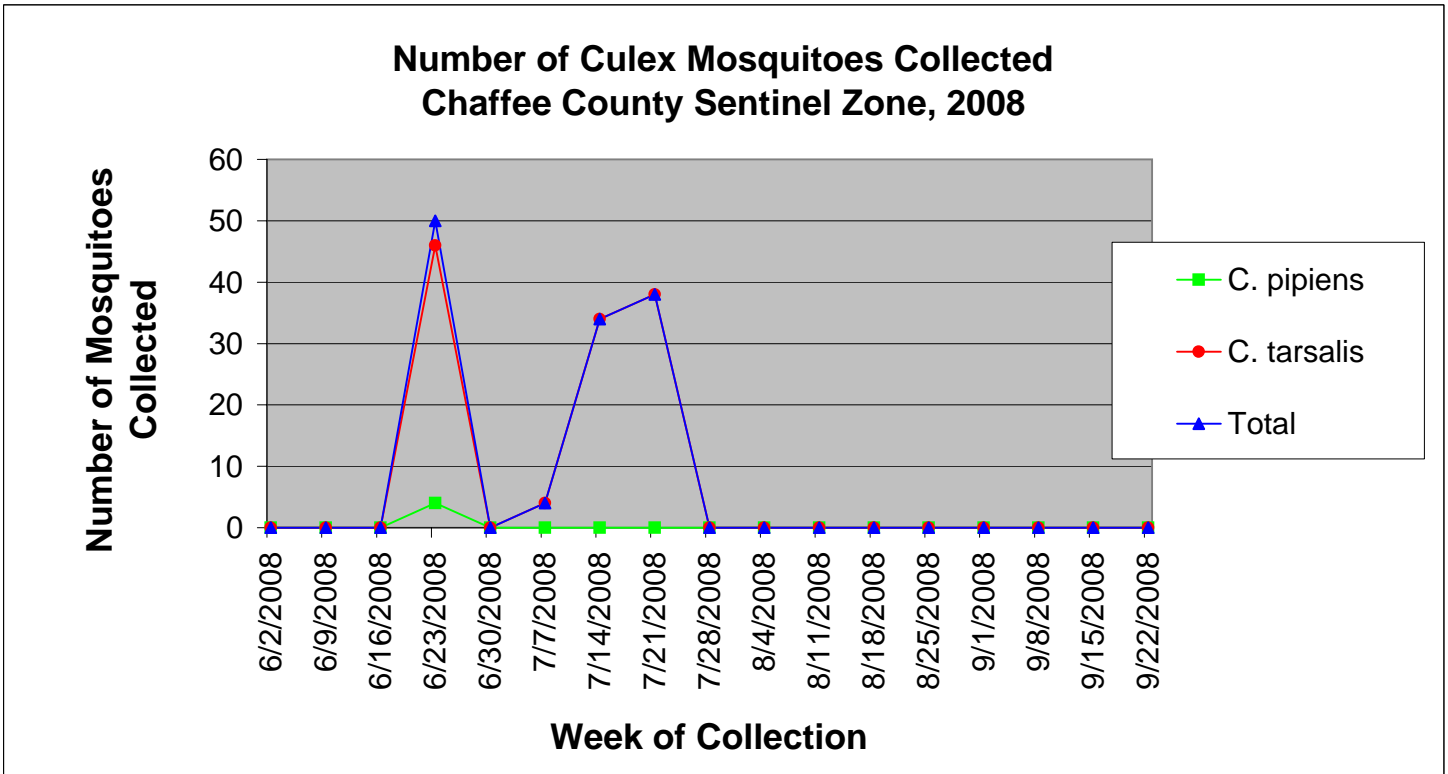

Colorado Department
of Public Health
and Environment

Chaffee County Sentinel Zone Statistics by Week of Collection

Colorado Department
of Public Health
and Environment

Chaffee County Sentinel Zone Statistics by Week of Collection