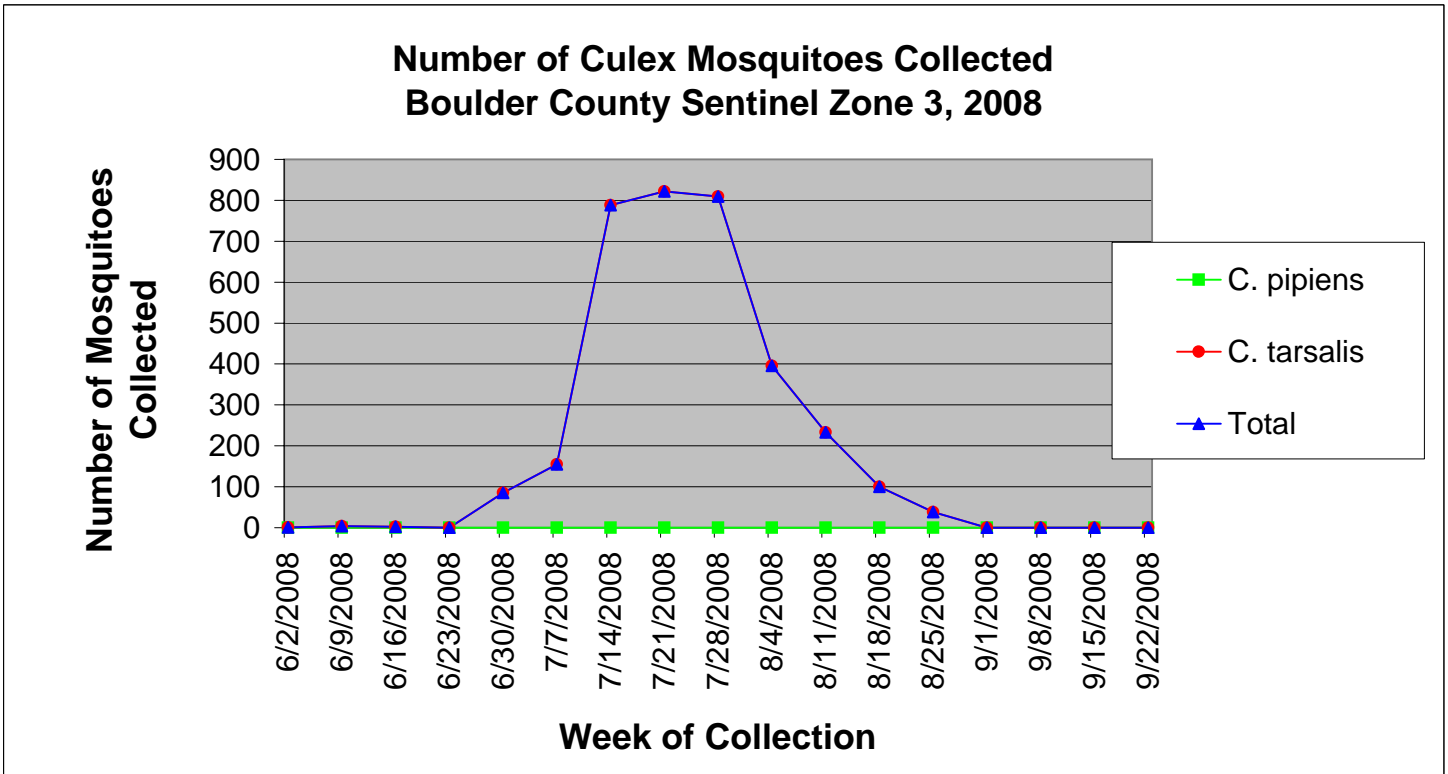

## Boulder County Sentinel Zone 3 Statistics by Week of Collection

Colorado Department  
of Public Health  
and Environment