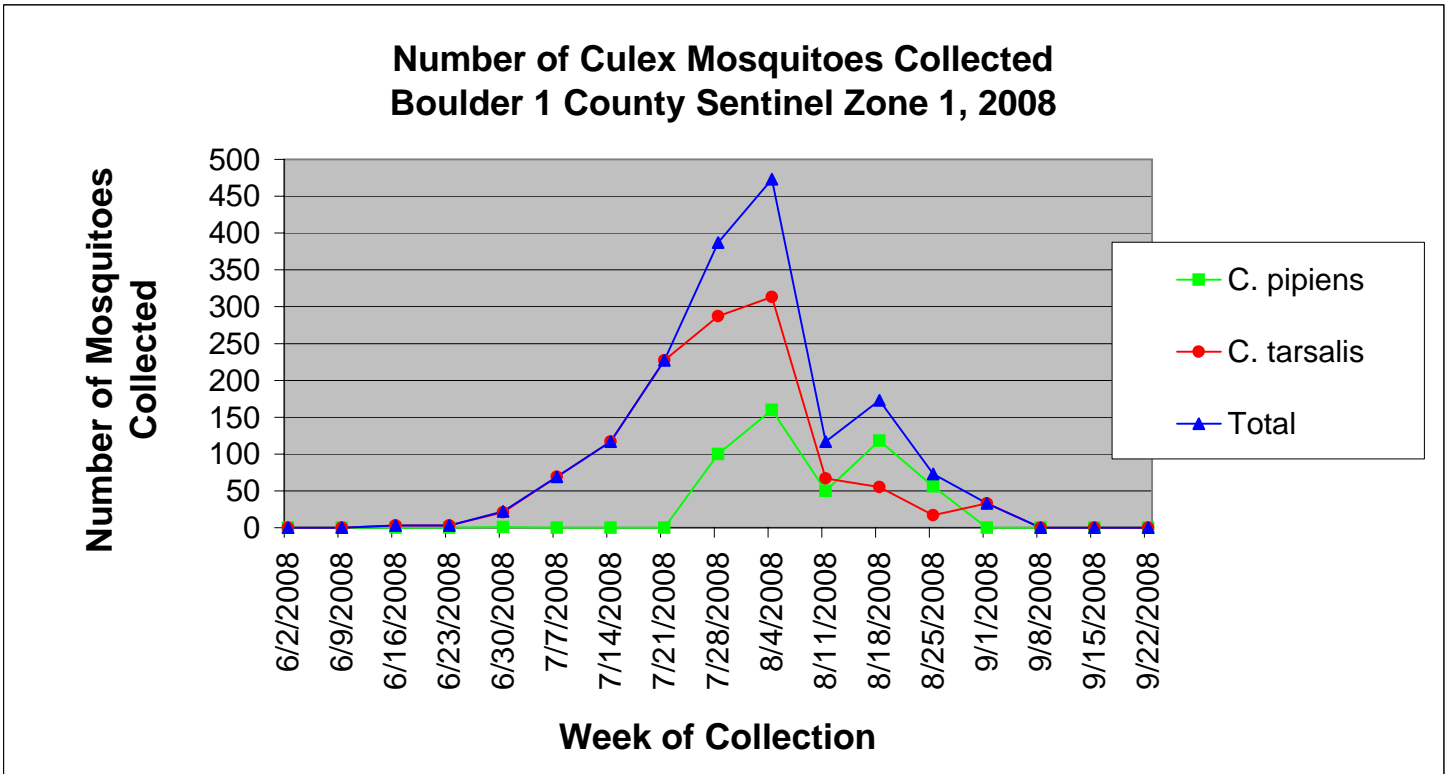

Boulder 1 County Sentinel Zone 1 Statistics by Week of Collection

Colorado Department
of Public Health
and Environment

Boulder 1 County Sentinel Zone 1 Statistics by Week of Collection