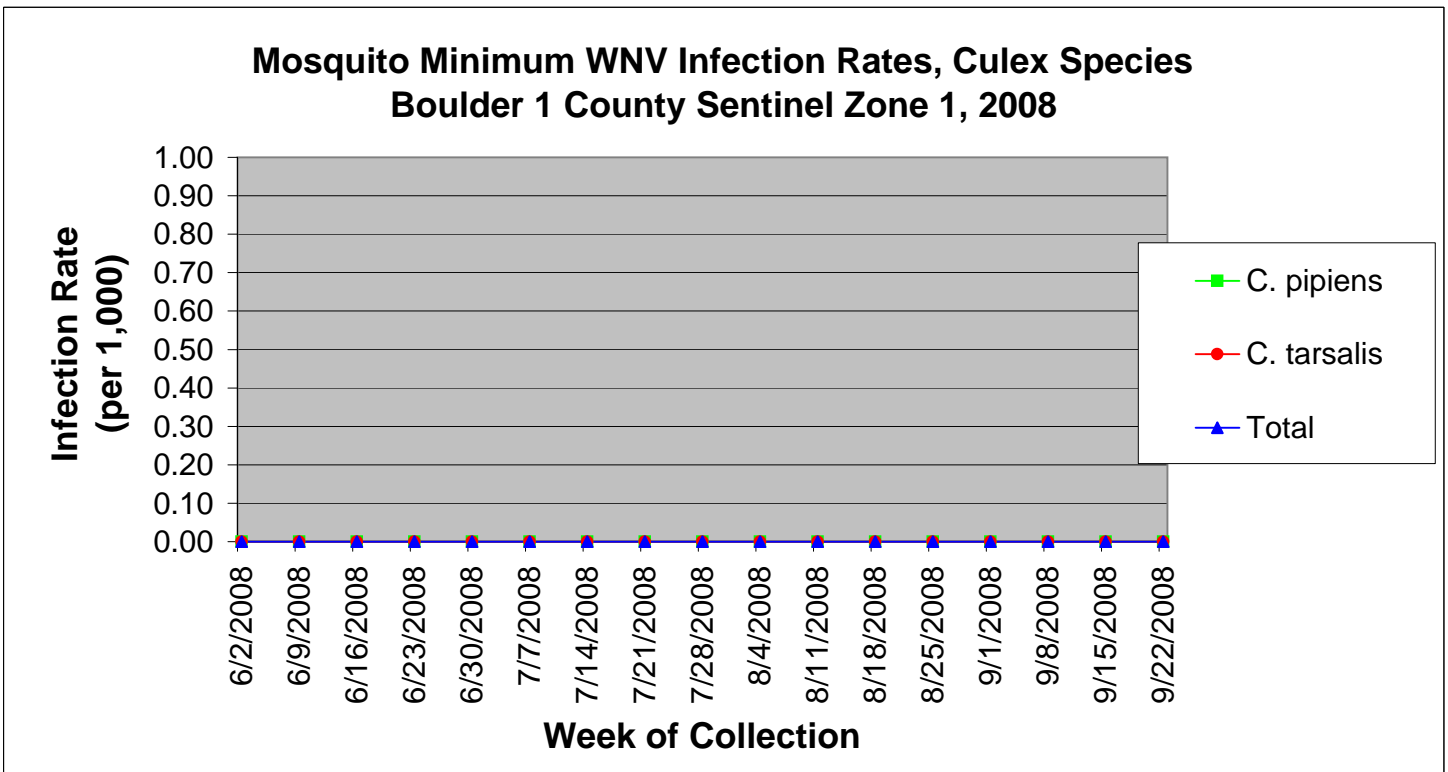

Boulder 1 County Sentinel Zone 1 Statistics by Week of Collection

Colorado Department
of Public Health
and Environment

Boulder 1 County Sentinel Zone 1 Statistics by Week of Collection