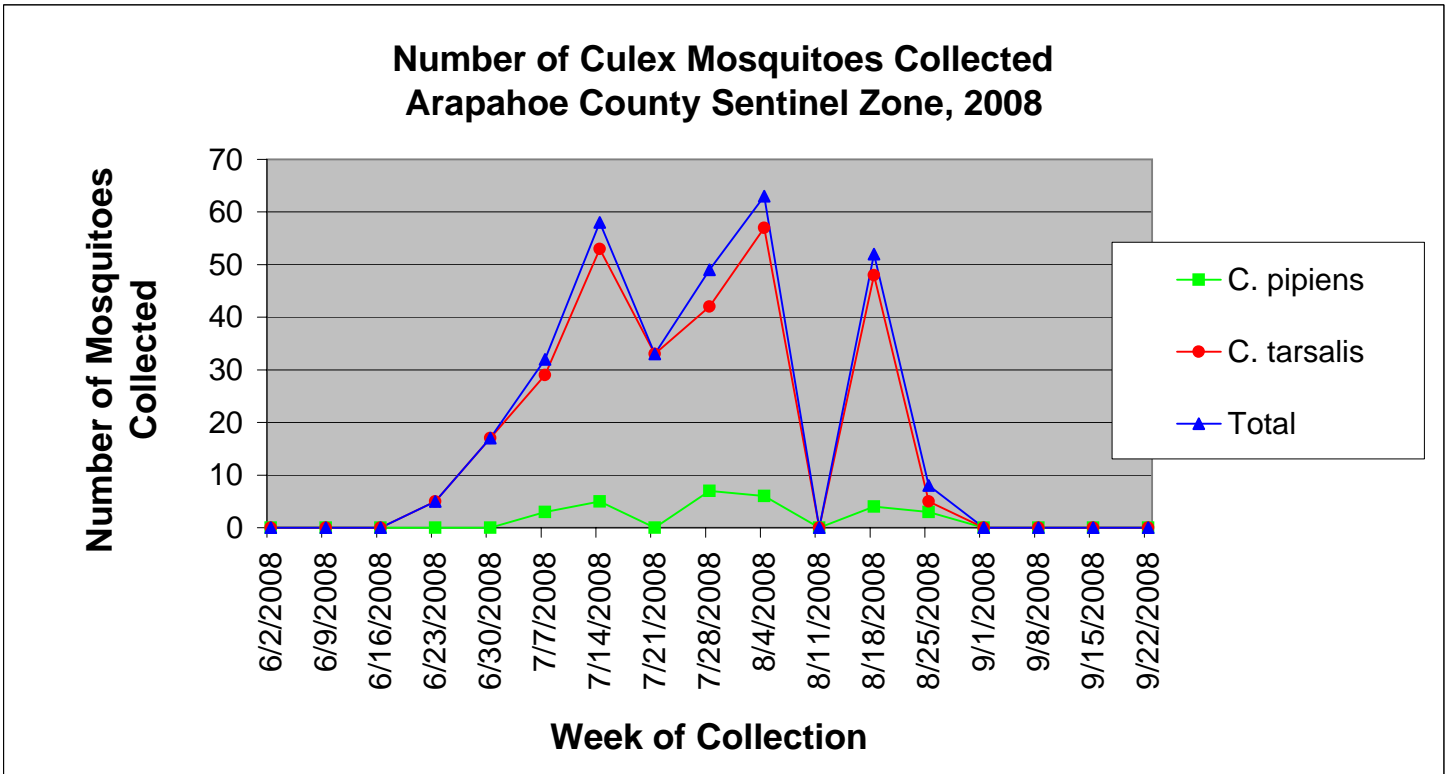

## Arapahoe County Sentinel Zone Statistics by Week of Collection

Colorado Department  
of Public Health  
and Environment

## Arapahoe County Sentinel Zone Statistics by Week of Collection