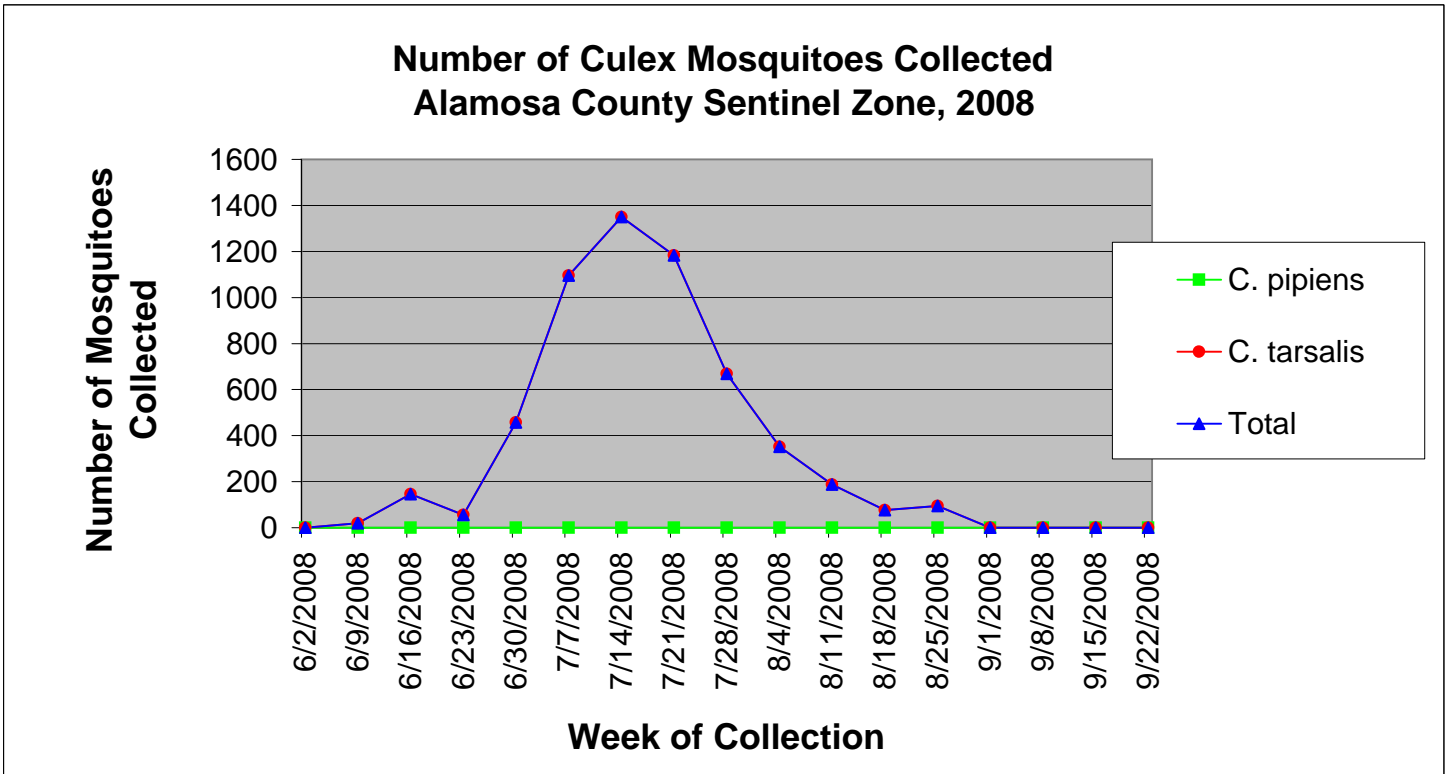

## Alamosa County Sentinel Zone Statistics by Week of Collection

Colorado Department  
of Public Health  
and Environment

## Alamosa County Sentinel Zone Statistics by Week of Collection