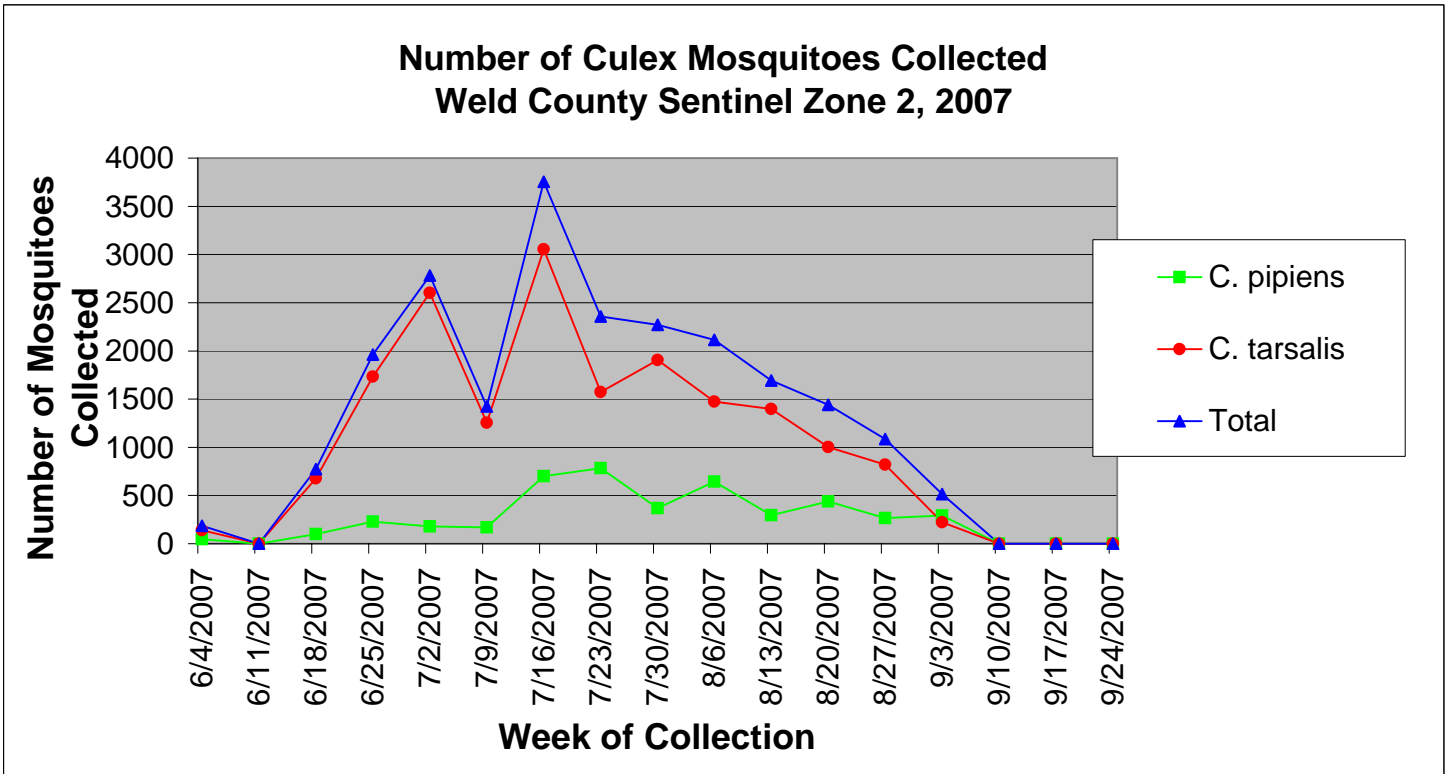

Weld County Sentinel Zone 2 Statistics by Week of Collection

Colorado Department
of Public Health
and Environment

Weld County Sentinel Zone 2 Statistics by Week of Collection