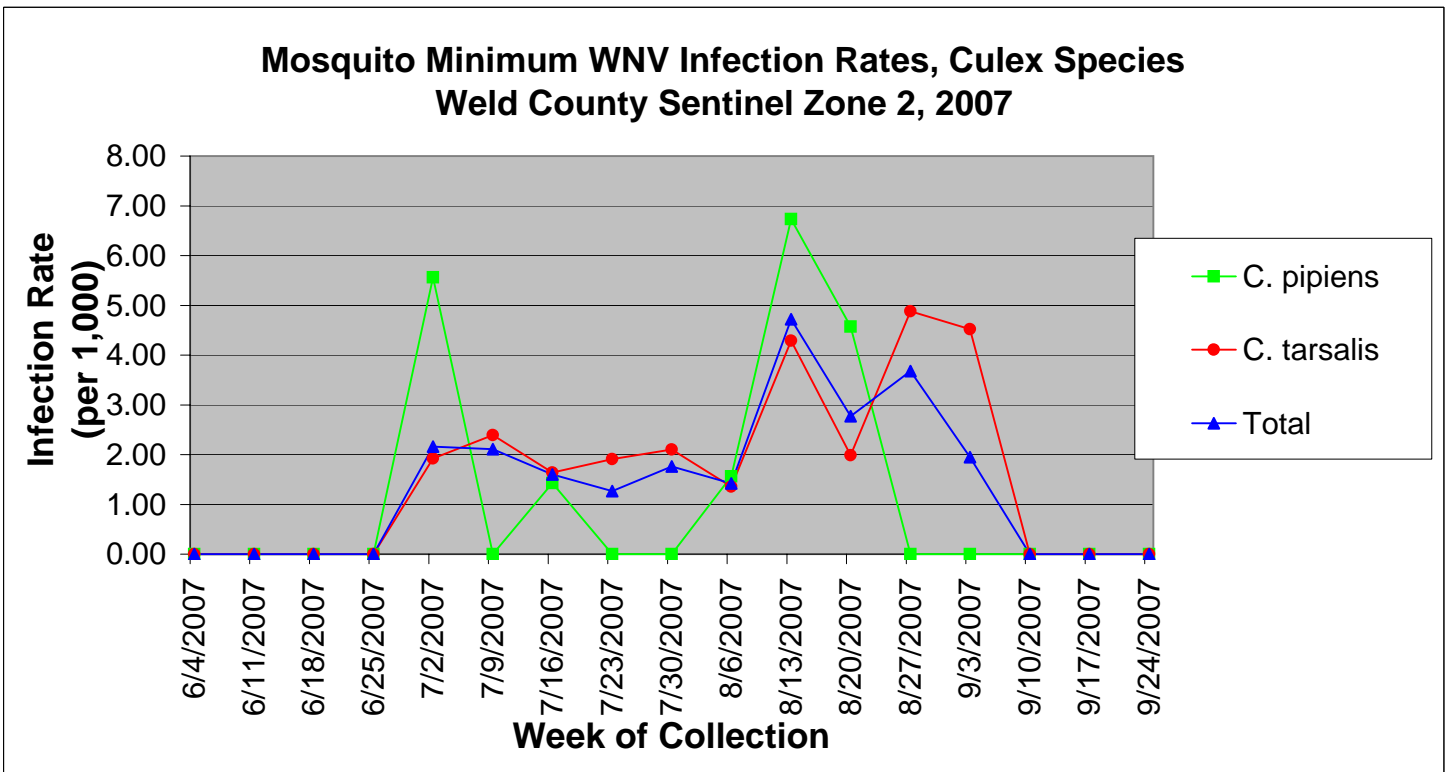

Weld County Sentinel Zone 2 Statistics by Week of Collection

Colorado Department
of Public Health
and Environment

Weld County Sentinel Zone 2 Statistics by Week of Collection