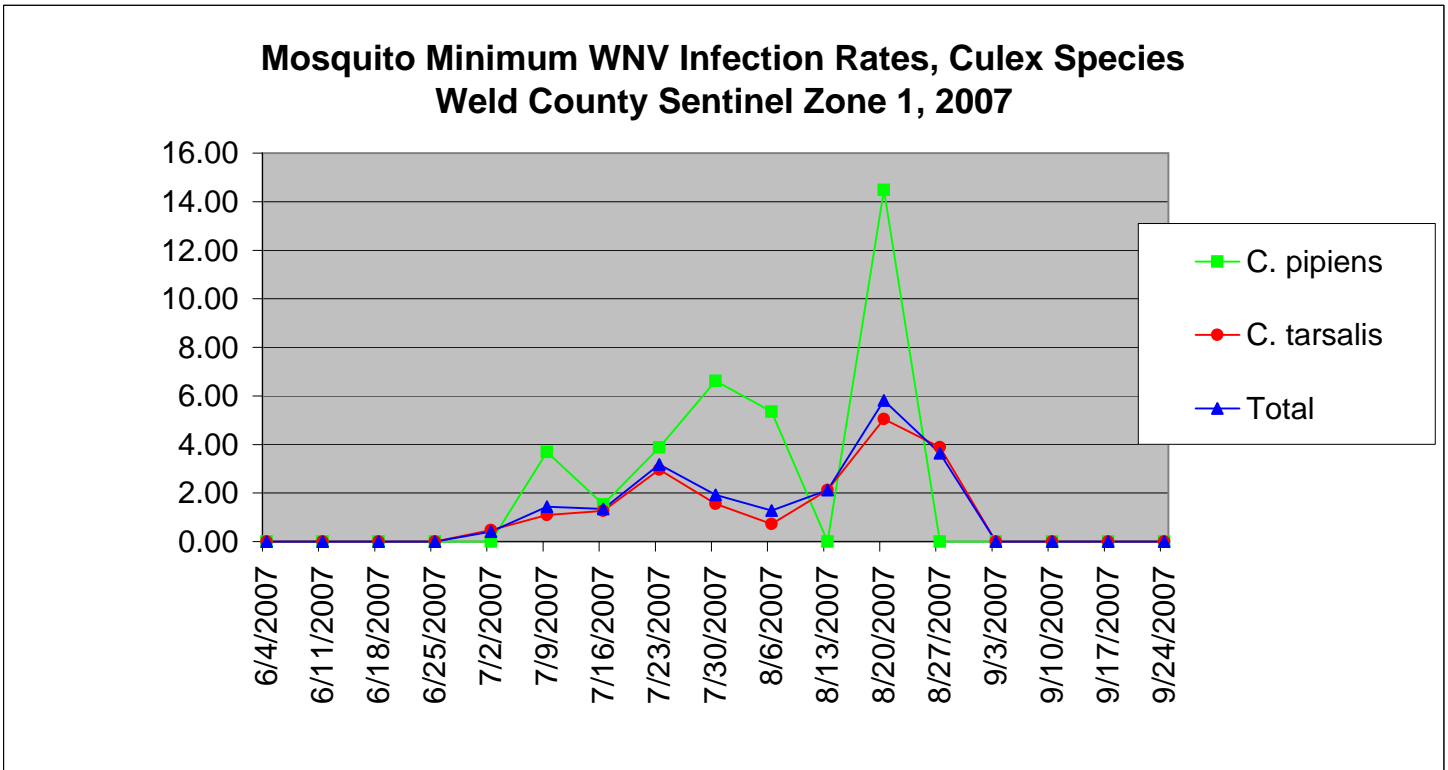

Weld County Sentinel Zone 1 Statistics by Week of Collection

Colorado Department
of Public Health
and Environment

Weld County Sentinel Zone 1 Statistics by Week of Collection