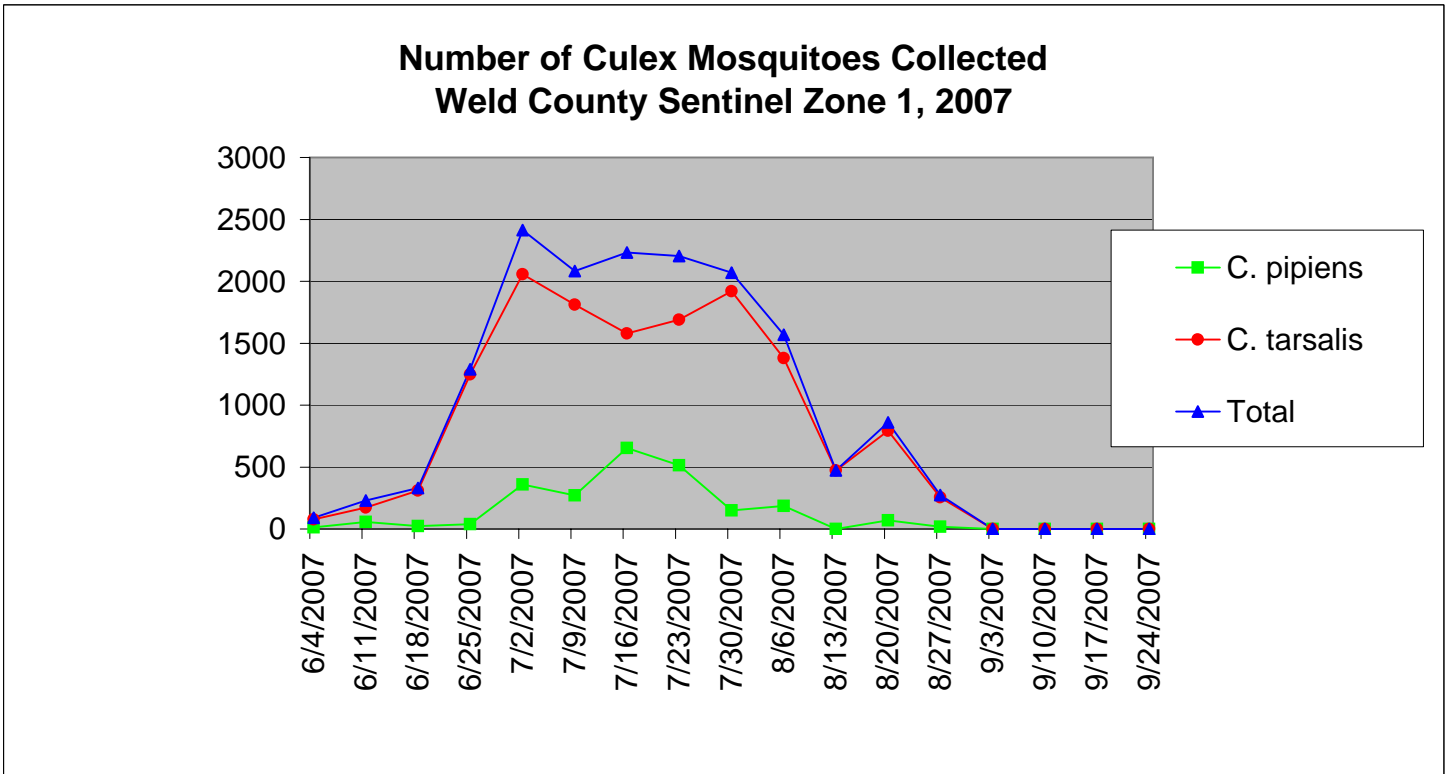

Weld County Sentinel Zone 1 Statistics by Week of Collection

Colorado Department
of Public Health
and Environment

Weld County Sentinel Zone 1 Statistics by Week of Collection