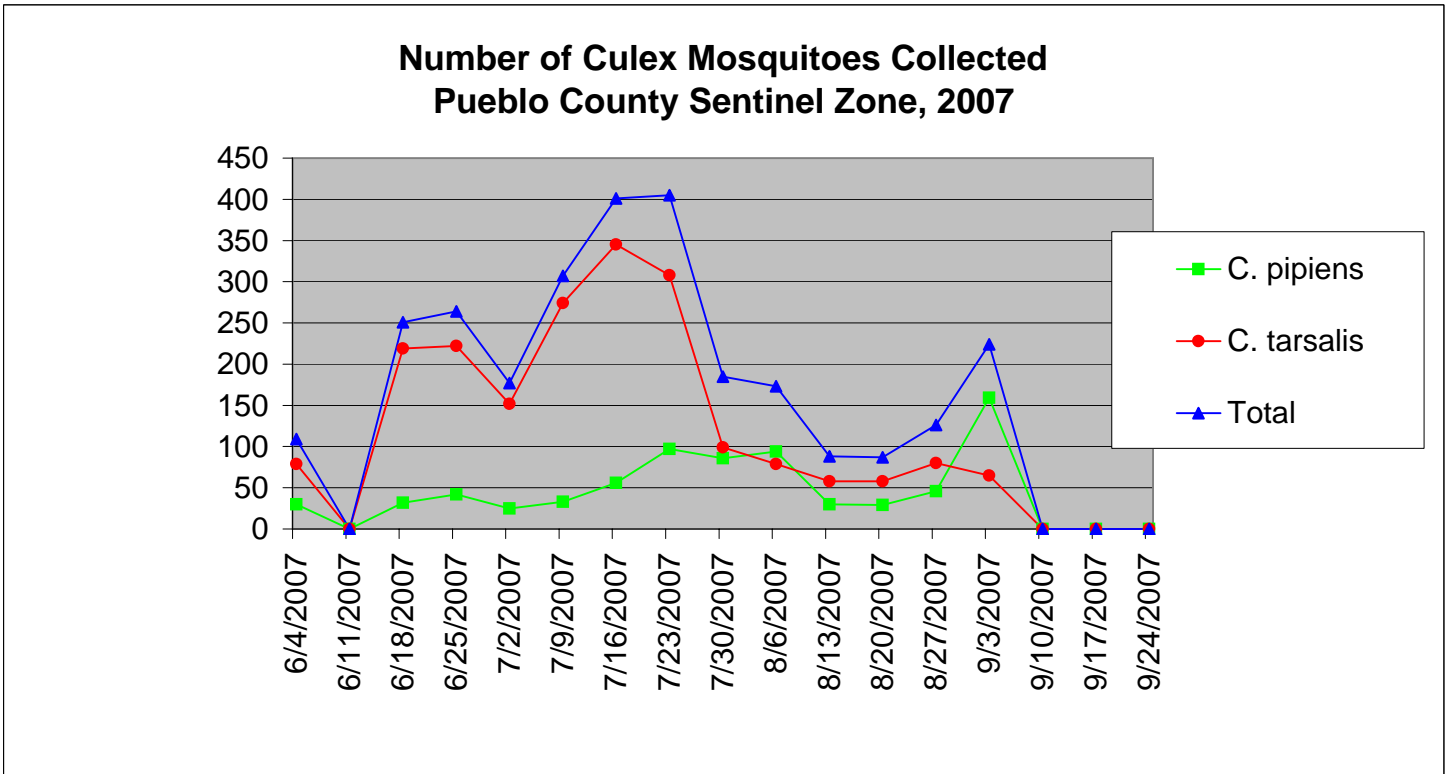

Pueblo County Sentinel Zone Statistics by Week of Collection

Colorado Department
of Public Health
and Environment

Pueblo County Sentinel Zone Statistics by Week of Collection