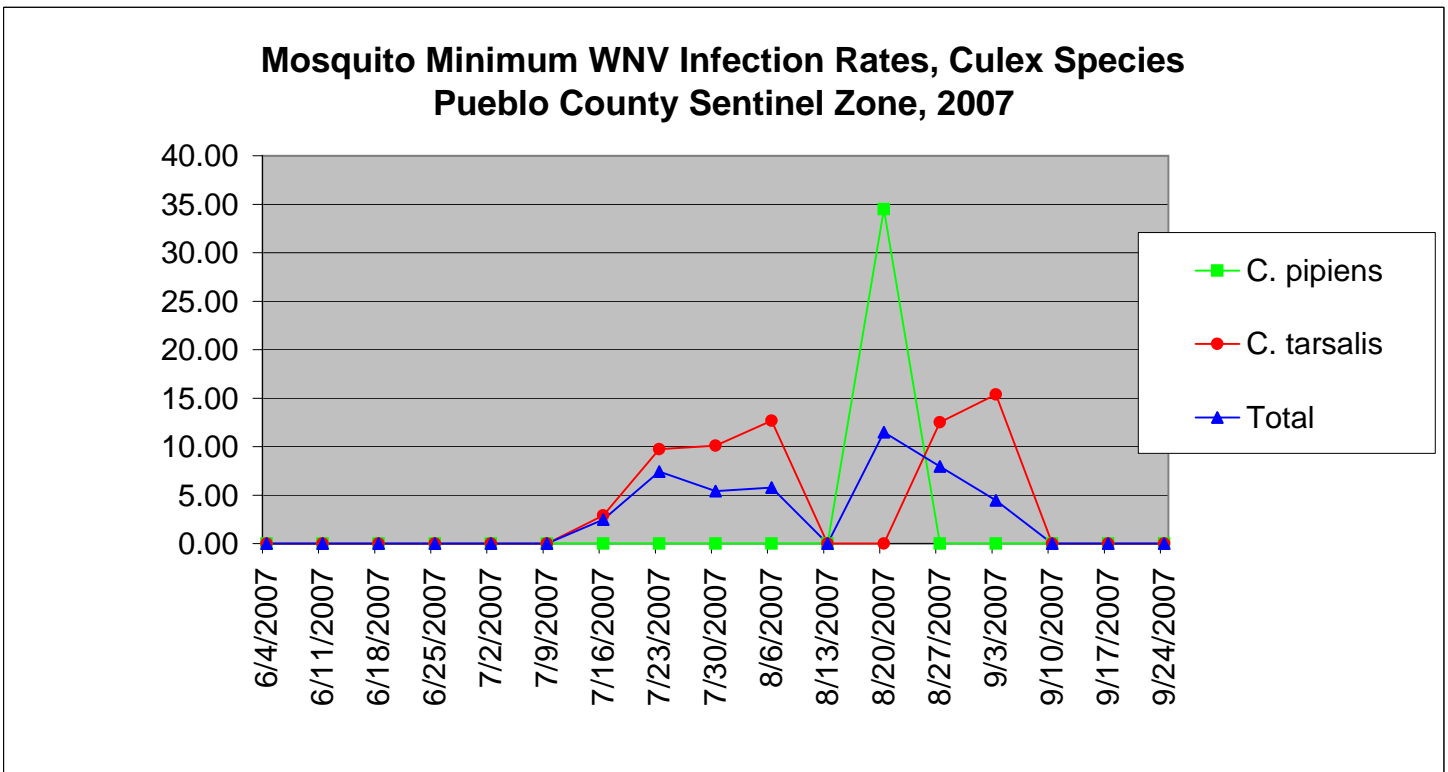

Pueblo County Sentinel Zone Statistics by Week of Collection

Colorado Department
of Public Health
and Environment

Pueblo County Sentinel Zone Statistics by Week of Collection