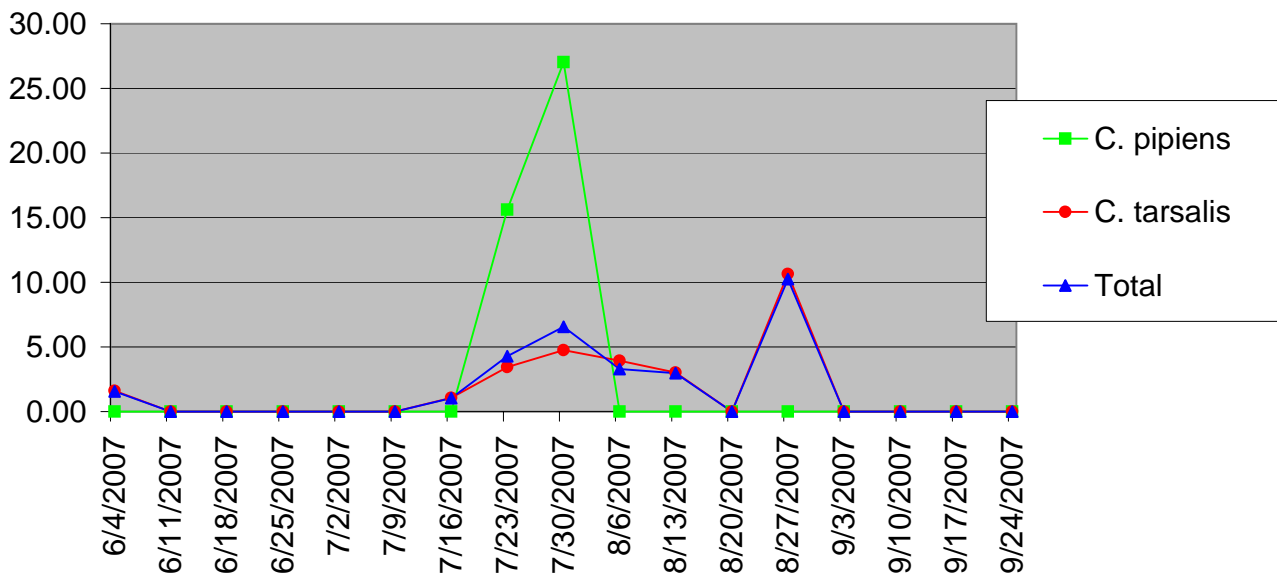

Prowers County Sentinel Zone Statistics by Week of Collection

Number of Culex Mosquitoes Collected Prowers County Sentinel Zone, 2007

Mosquito Minimum WNV Infection Rates, Culex Species Prowers County Sentinel Zone, 2007