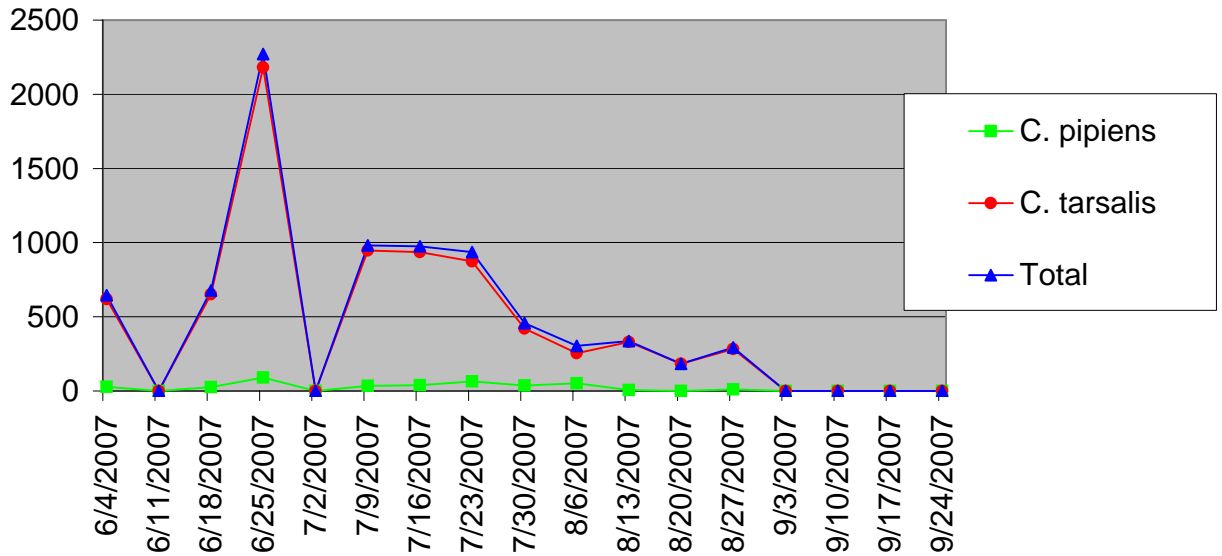

Prowers County Sentinel Zone Statistics by Week of Collection

Number of Culex Mosquitoes Collected Prowers County Sentinel Zone, 2007

Mosquito Minimum WNV Infection Rates, Culex Species Prowers County Sentinel Zone, 2007