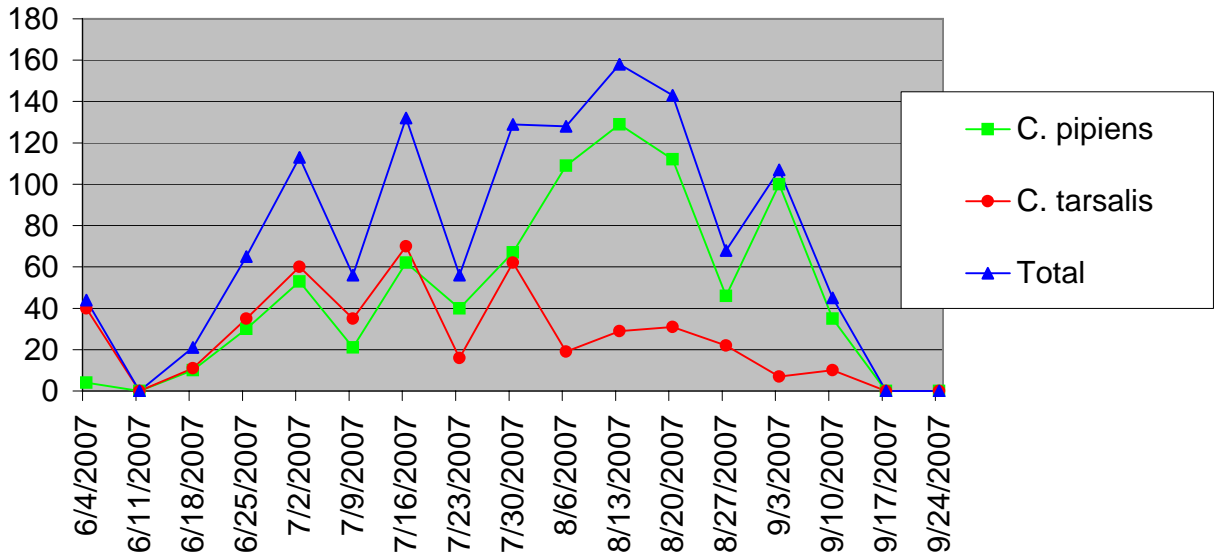

## Mesa County Sentinel Zone Statistics by Week of Collection

### Number of Culex Mosquitoes Collected Mesa County Sentinel Zone, 2007