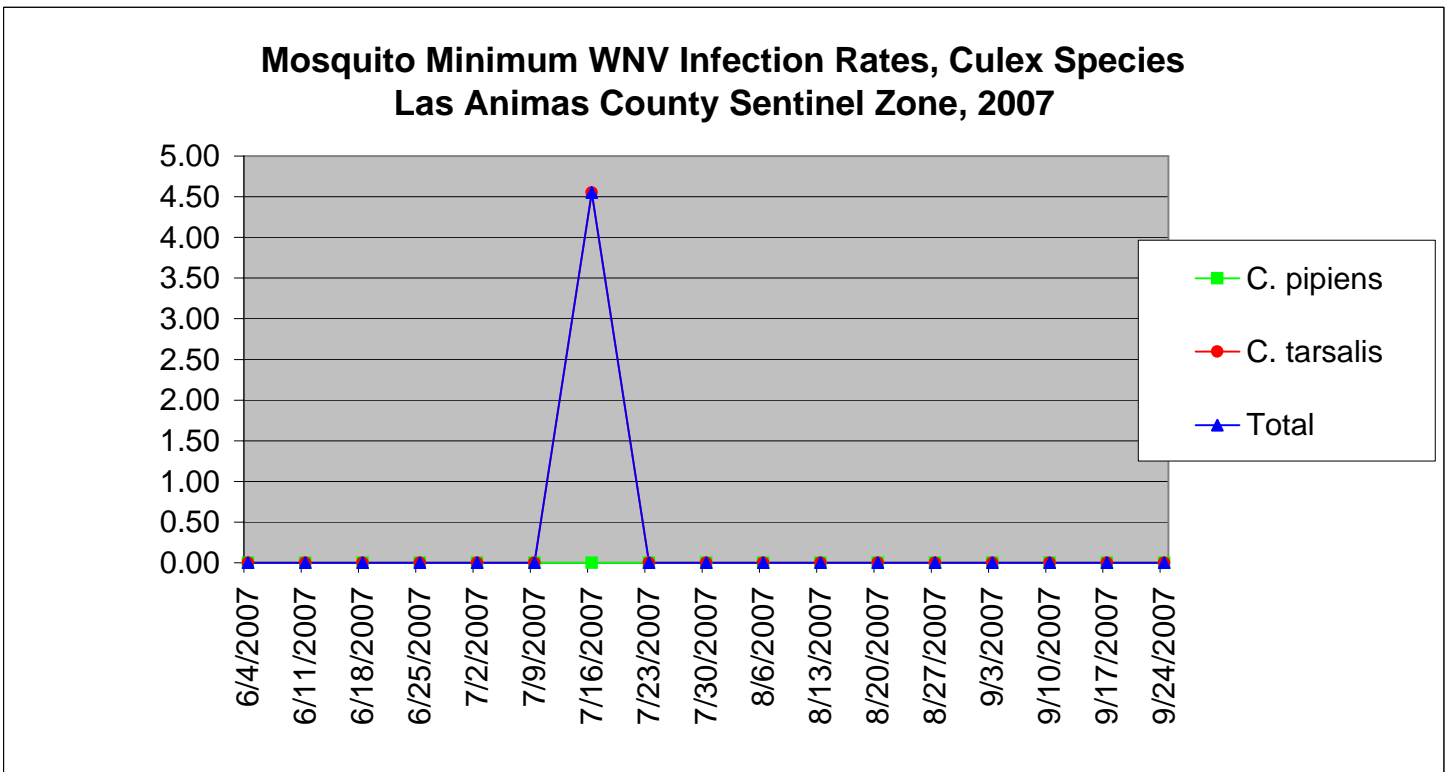

Colorado Department
of Public Health
and Environment

Las Animas County Sentinel Zone Statistics by Week of Collection

Colorado Department
of Public Health
and Environment

Las Animas County Sentinel Zone Statistics by Week of Collection