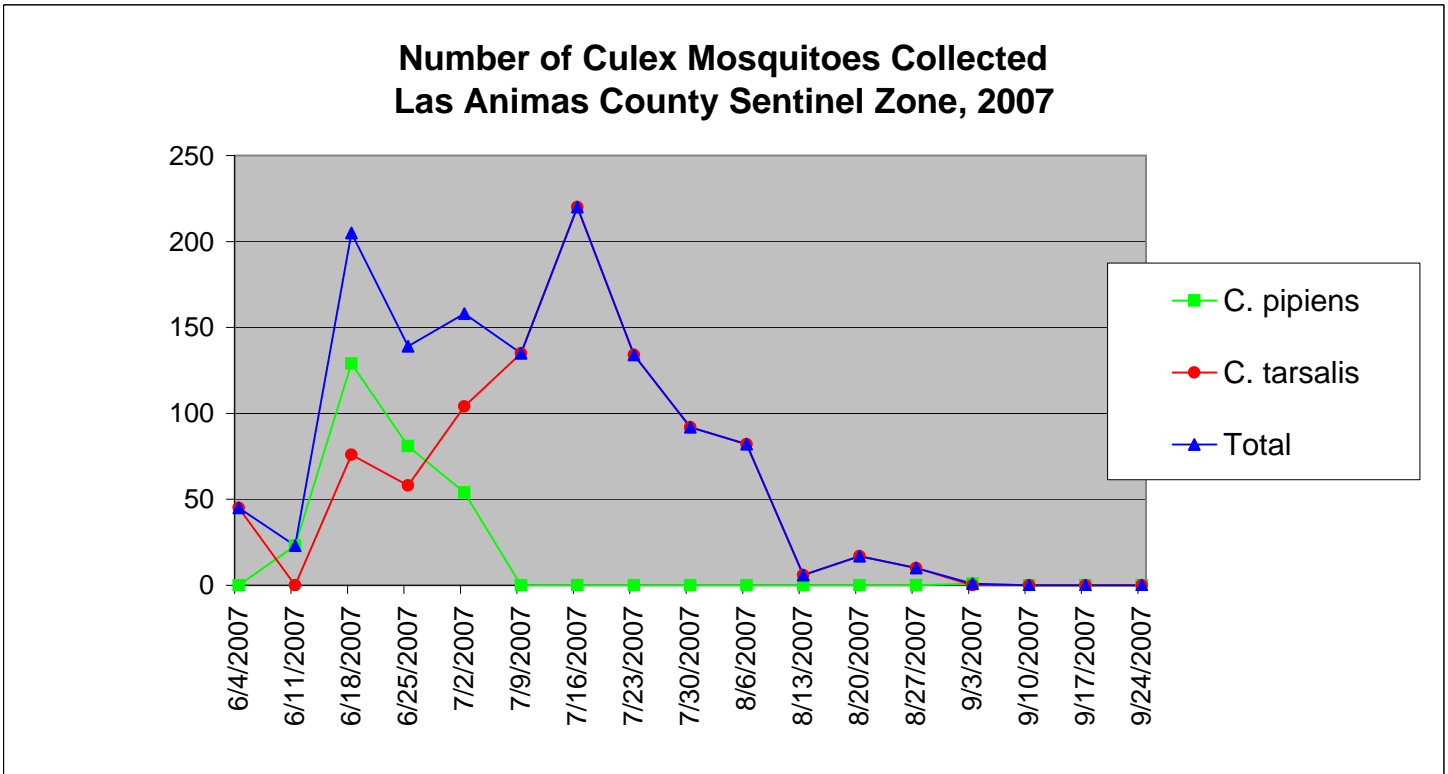

Colorado Department
of Public Health
and Environment

Las Animas County Sentinel Zone Statistics by Week of Collection

Colorado Department
of Public Health
and Environment

Las Animas County Sentinel Zone Statistics by Week of Collection