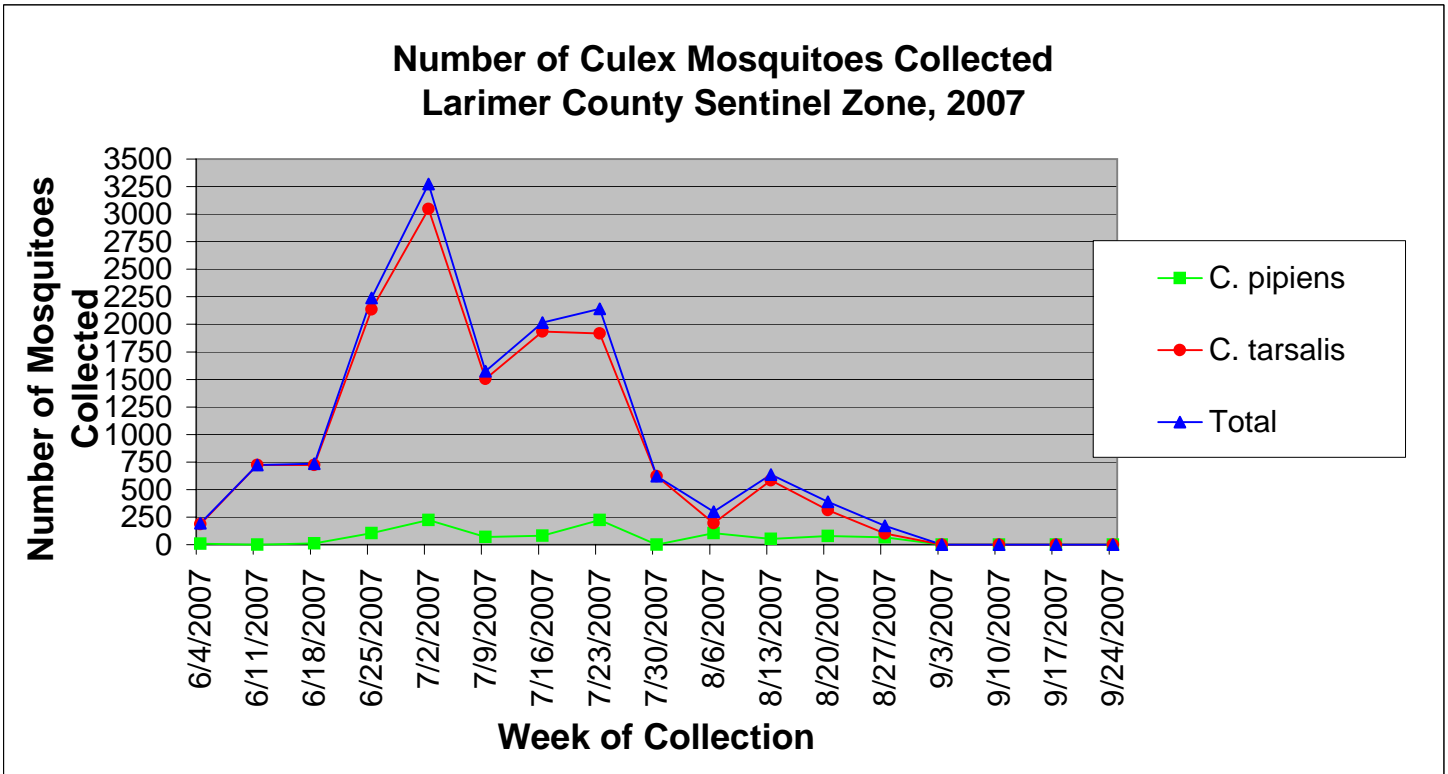

Larimer County Sentinel Zone Statistics by Week of Collection

Colorado Department
of Public Health
and Environment

Larimer County Sentinel Zone Statistics by Week of Collection