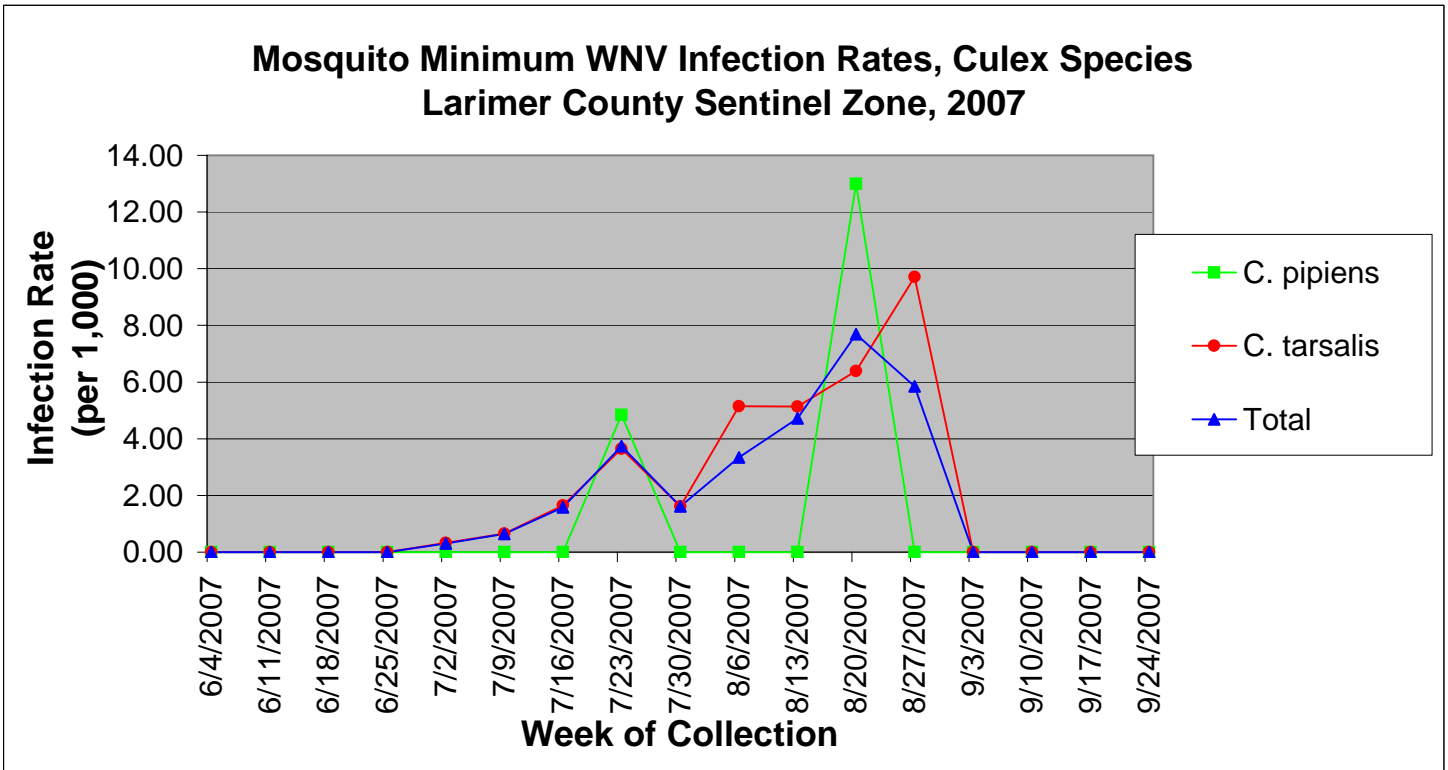

Larimer County Sentinel Zone Statistics by Week of Collection

Colorado Department
of Public Health
and Environment

Larimer County Sentinel Zone Statistics by Week of Collection