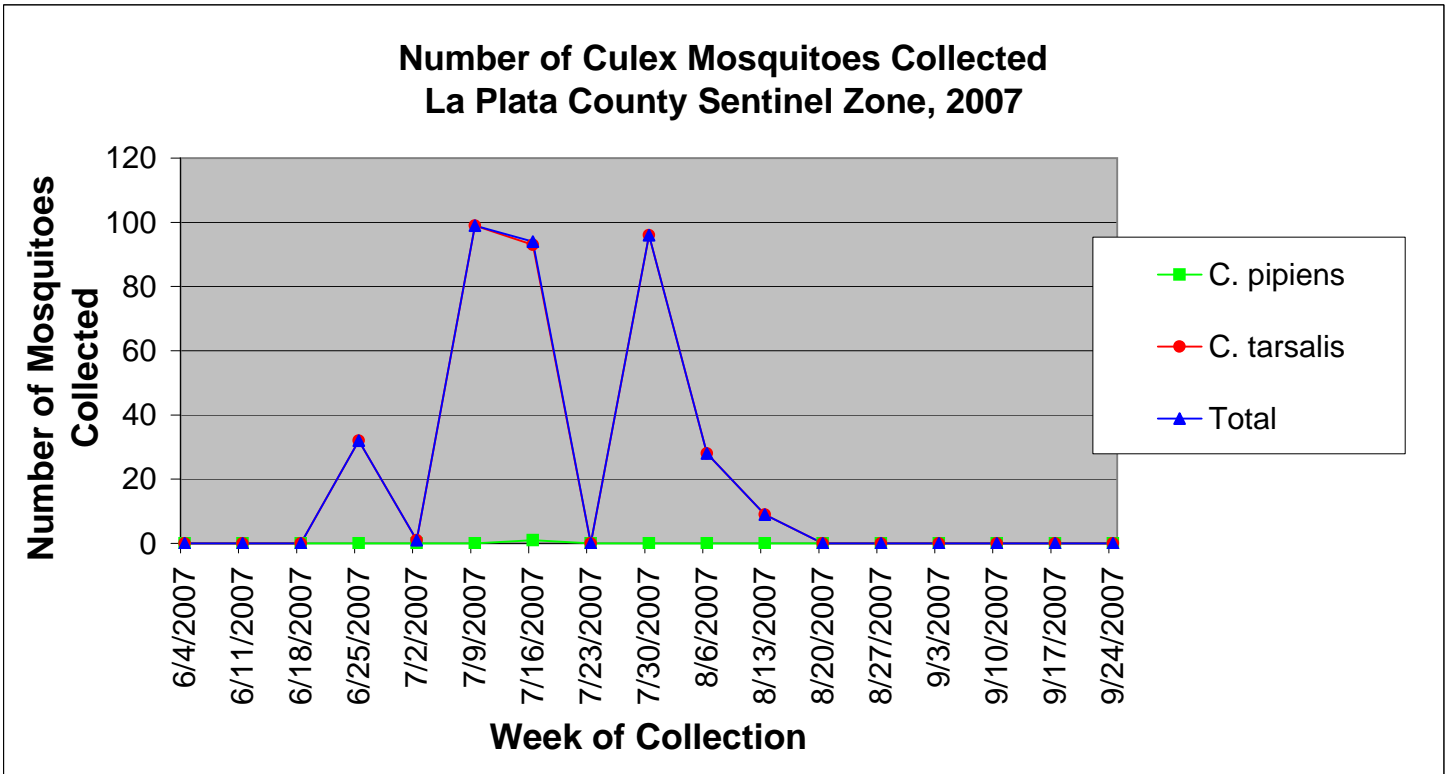

La Plata County Sentinel Zone Statistics by Week of Collection

Colorado Department
of Public Health
and Environment

La Plata County Sentinel Zone Statistics by Week of Collection