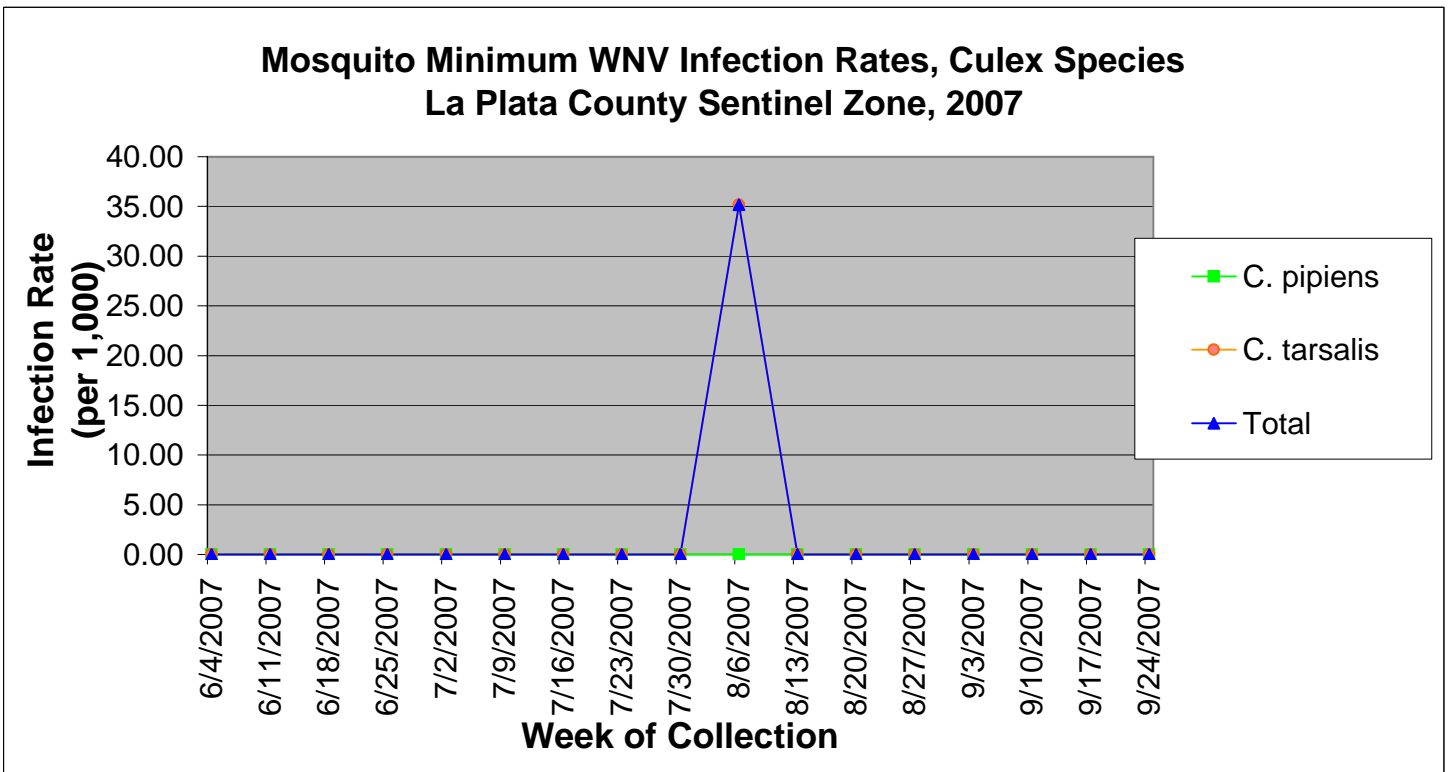

La Plata County Sentinel Zone Statistics by Week of Collection

Colorado Department
of Public Health
and Environment

La Plata County Sentinel Zone Statistics by Week of Collection