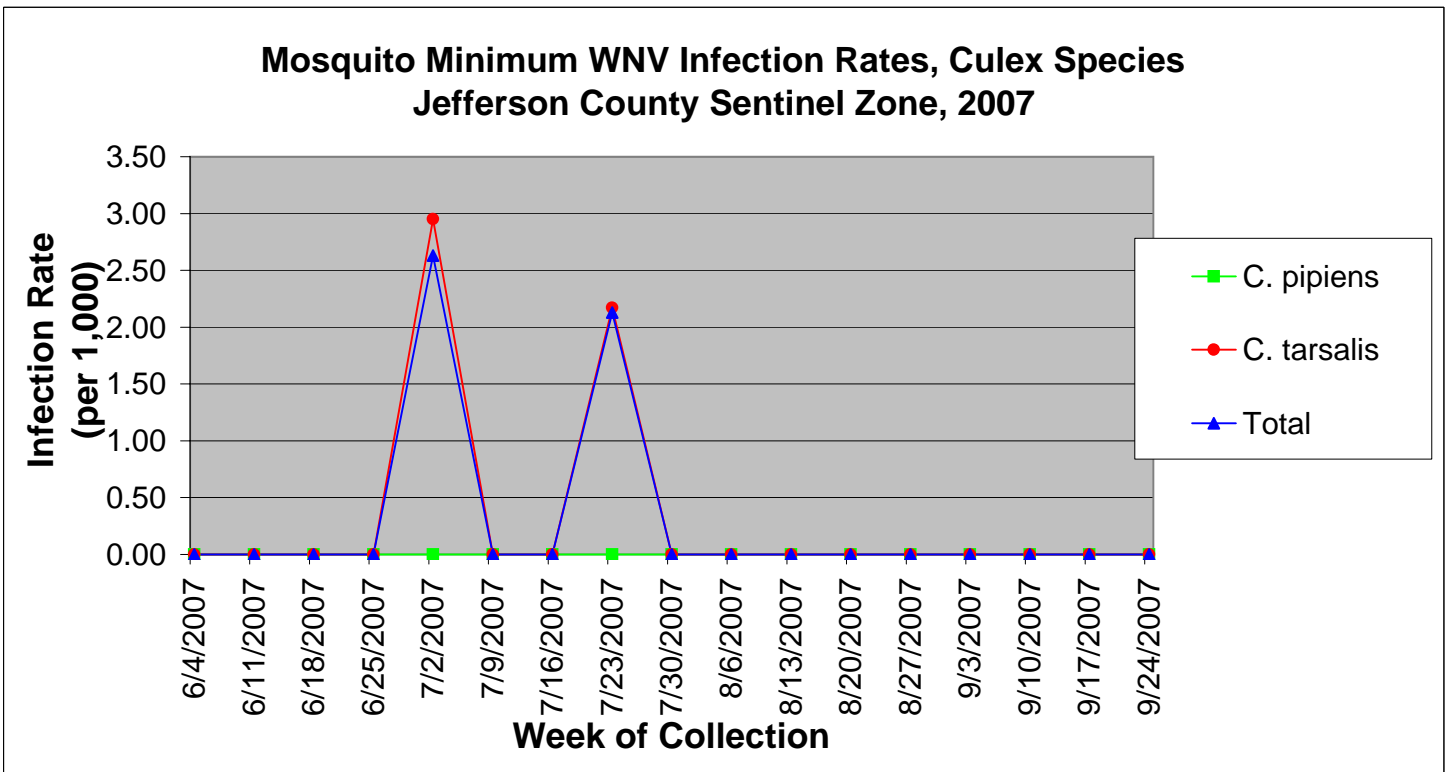

Jefferson County Sentinel Zone Statistics by Week of Collection

Colorado Department
of Public Health
and Environment

Jefferson County Sentinel Zone Statistics by Week of Collection