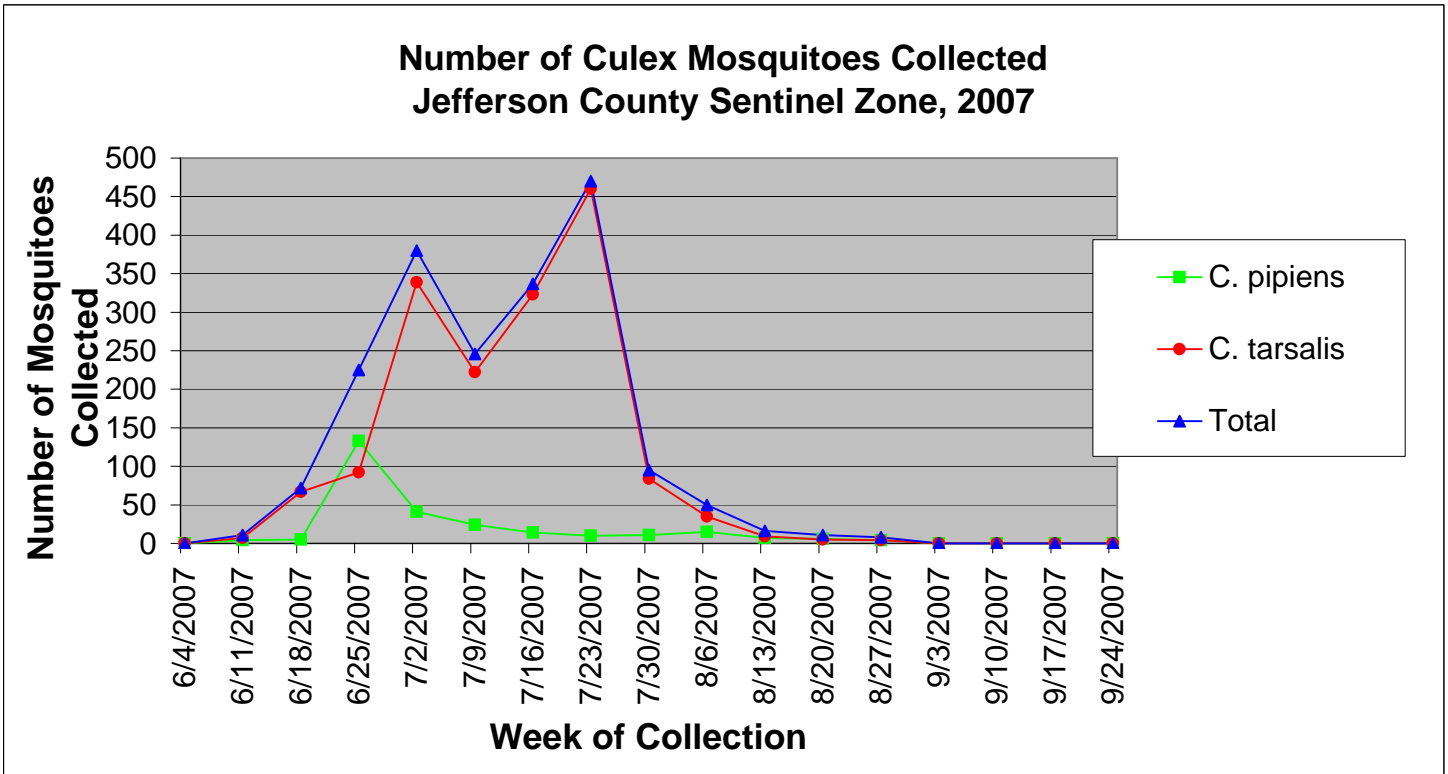

Jefferson County Sentinel Zone Statistics by Week of Collection

Colorado Department
of Public Health
and Environment

Jefferson County Sentinel Zone Statistics by Week of Collection