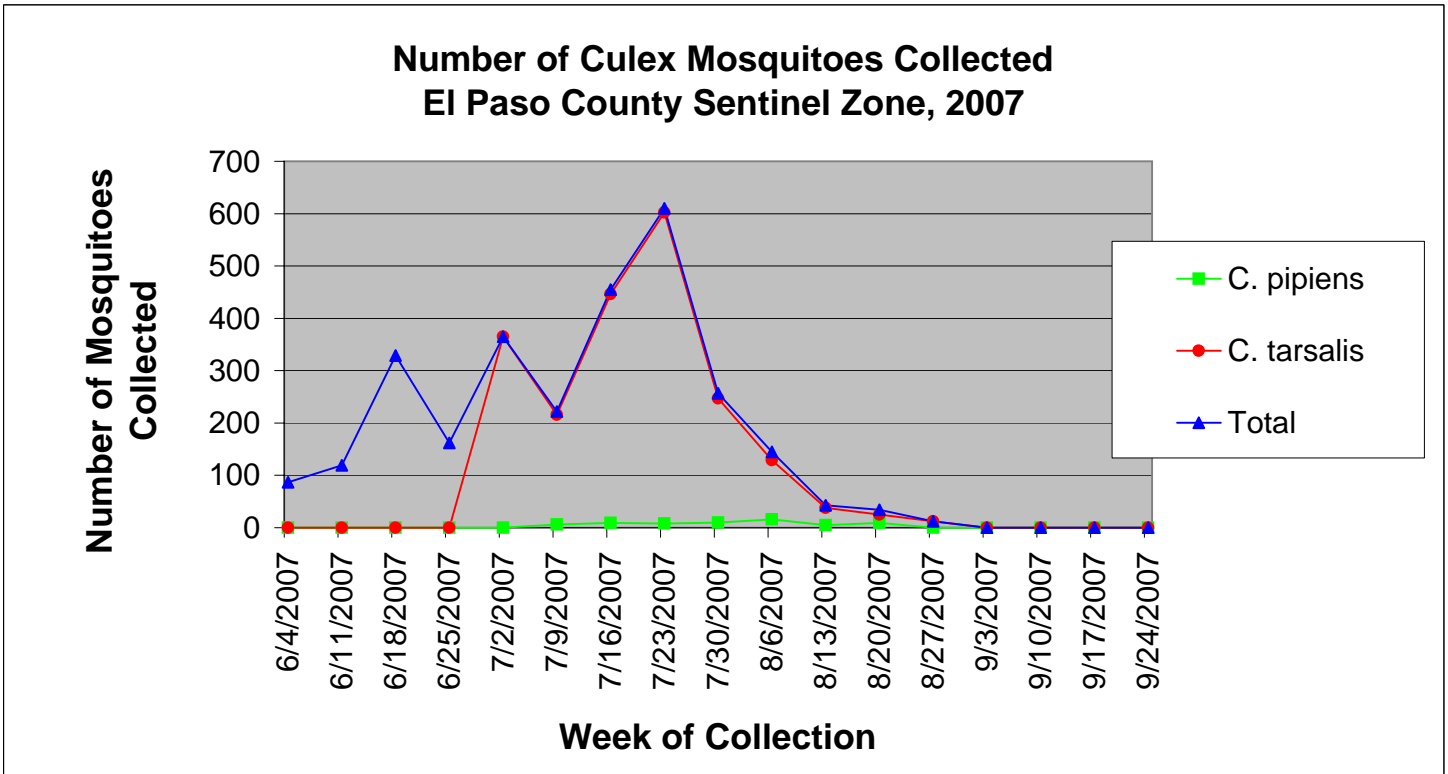

Colorado Department
of Public Health
and Environment

El Paso County Sentinel Zone Statistics by Week of Collection

Colorado Department
of Public Health
and Environment

El Paso County Sentinel Zone Statistics by Week of Collection