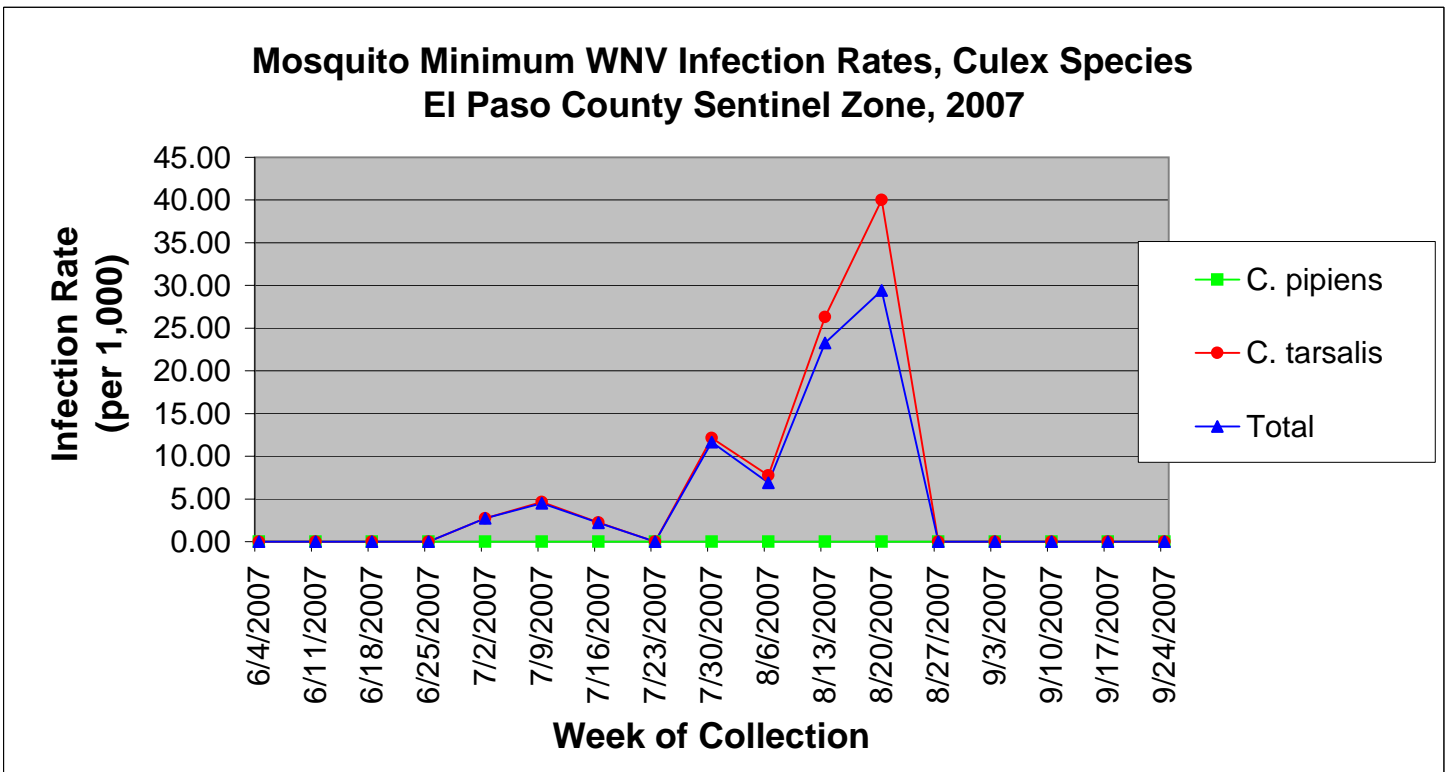

Colorado Department
of Public Health
and Environment

El Paso County Sentinel Zone Statistics by Week of Collection

Colorado Department
of Public Health
and Environment

El Paso County Sentinel Zone Statistics by Week of Collection