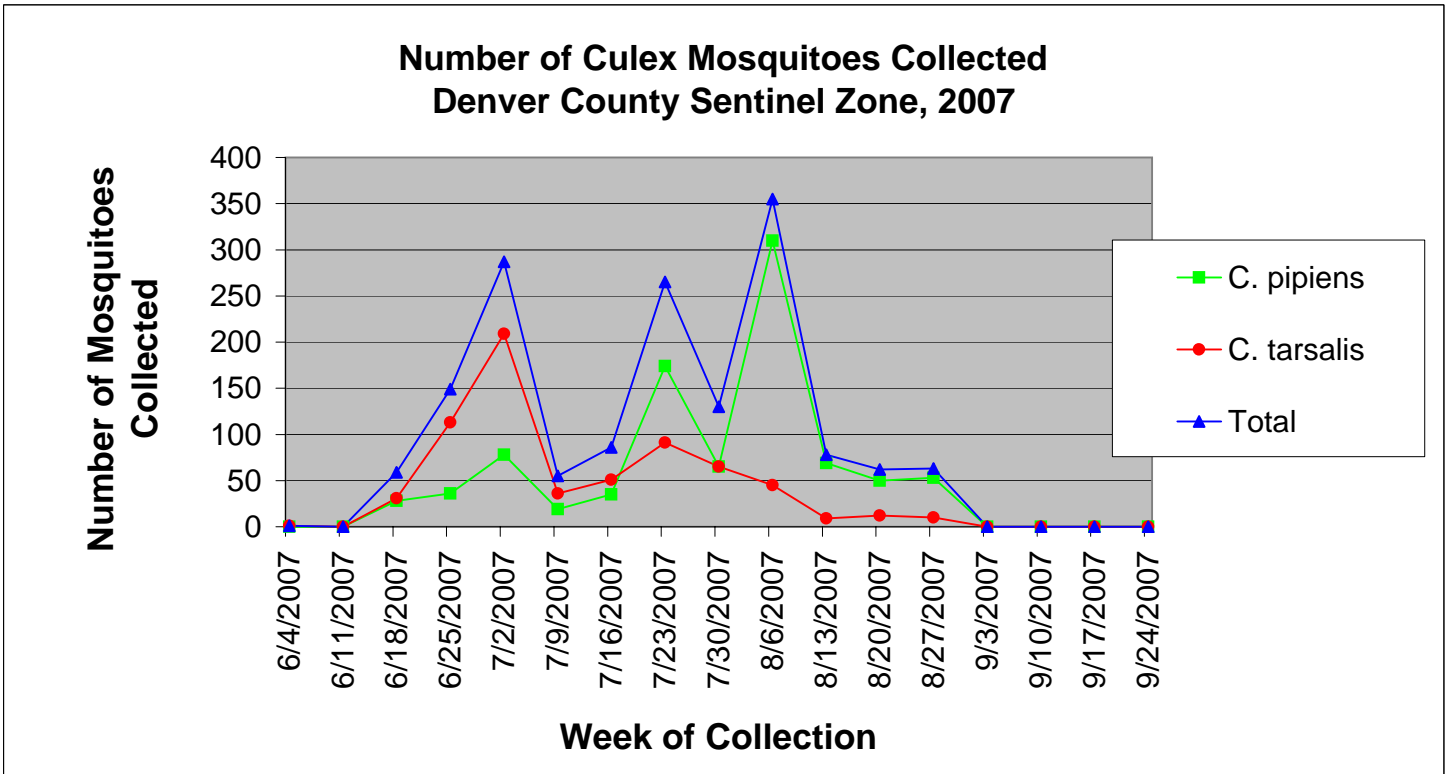

## Denver County Sentinel Zone Statistics by Week of Collection

Colorado Department  
of Public Health  
and Environment

## Denver County Sentinel Zone Statistics by Week of Collection