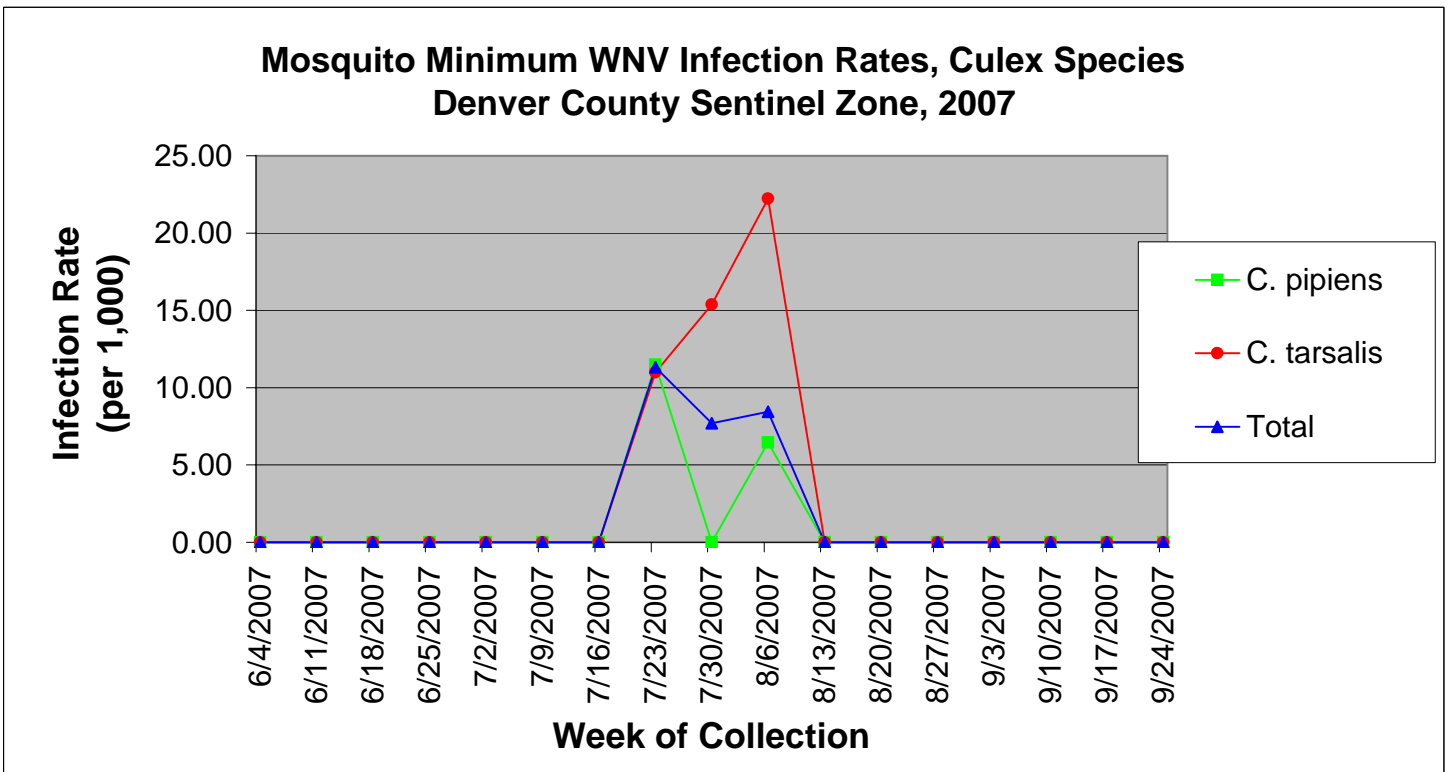

## Denver County Sentinel Zone Statistics by Week of Collection

Colorado Department  
of Public Health  
and Environment

## Denver County Sentinel Zone Statistics by Week of Collection