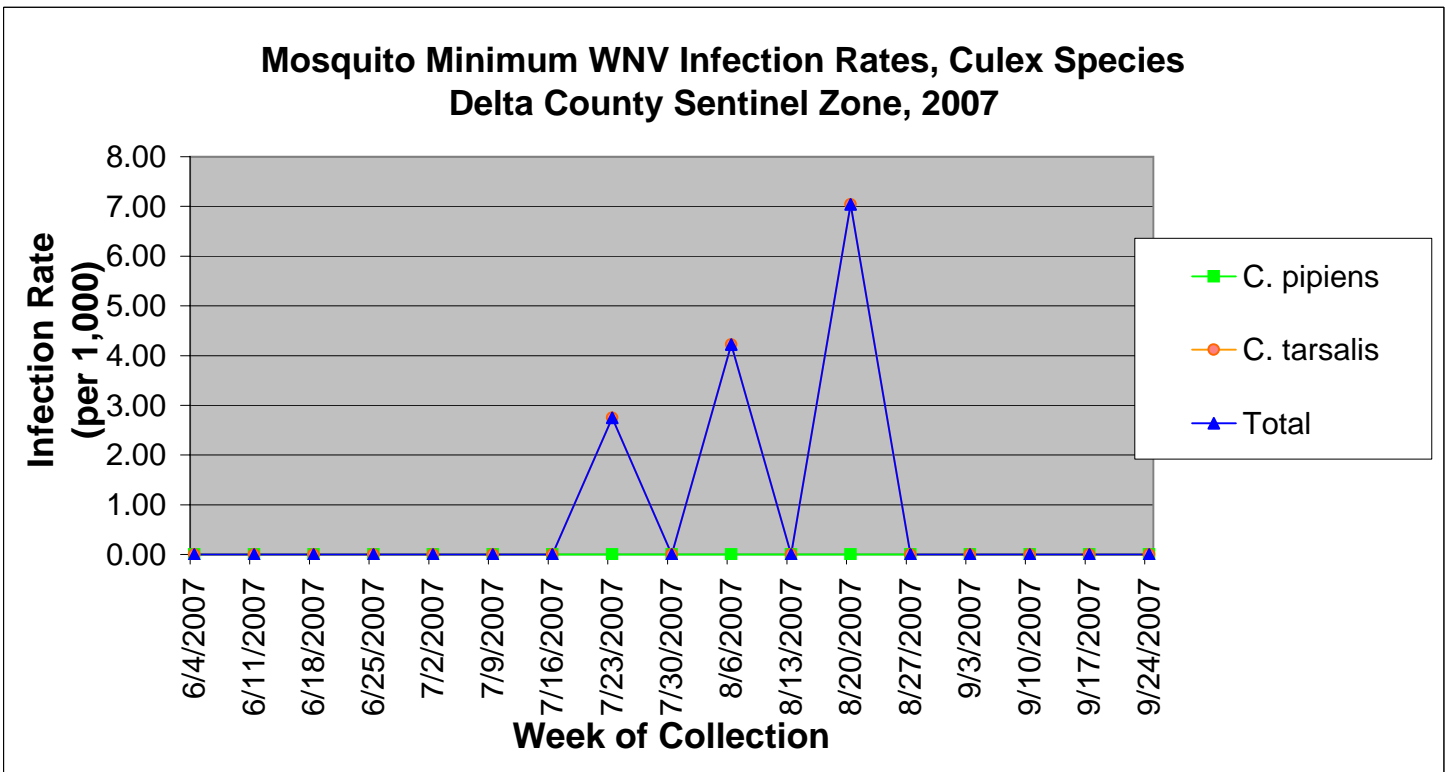

## Delta County Sentinel Zone Statistics by Week of Collection

Colorado Department  
of Public Health  
and Environment

## Delta County Sentinel Zone Statistics by Week of Collection