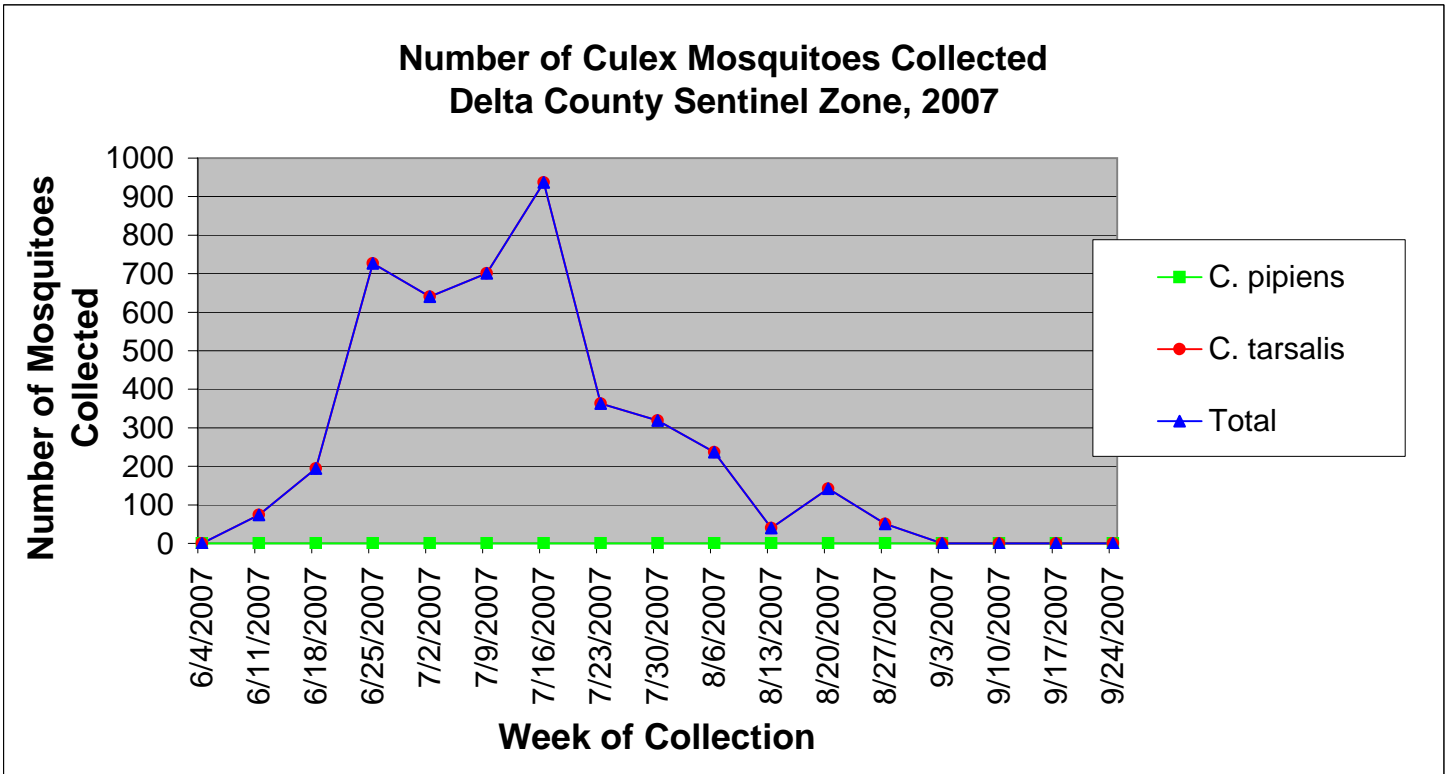

## Delta County Sentinel Zone Statistics by Week of Collection

Colorado Department  
of Public Health  
and Environment

## Delta County Sentinel Zone Statistics by Week of Collection