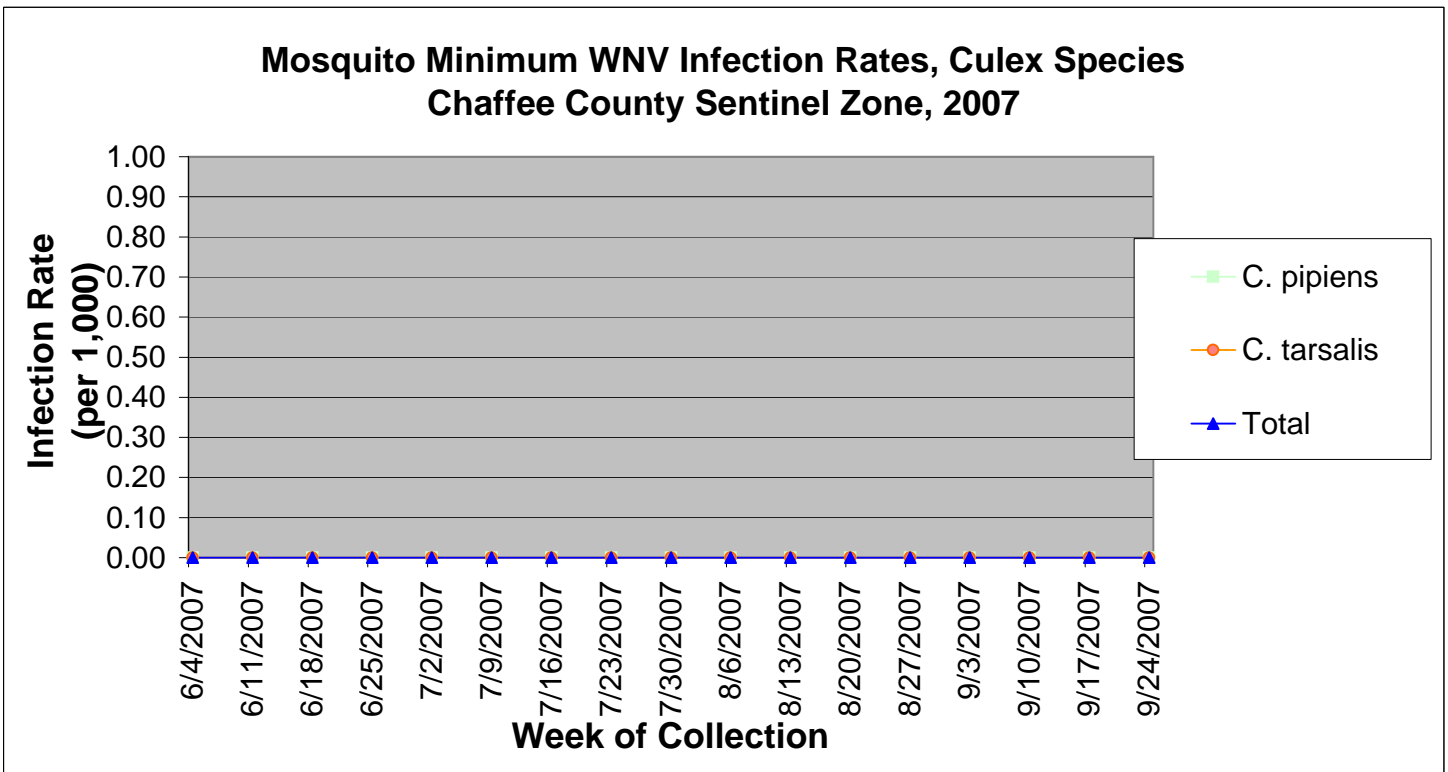

Colorado Department
of Public Health
and Environment

Chaffee County Sentinel Zone Statistics by Week of Collection

Colorado Department
of Public Health
and Environment

Chaffee County Sentinel Zone Statistics by Week of Collection