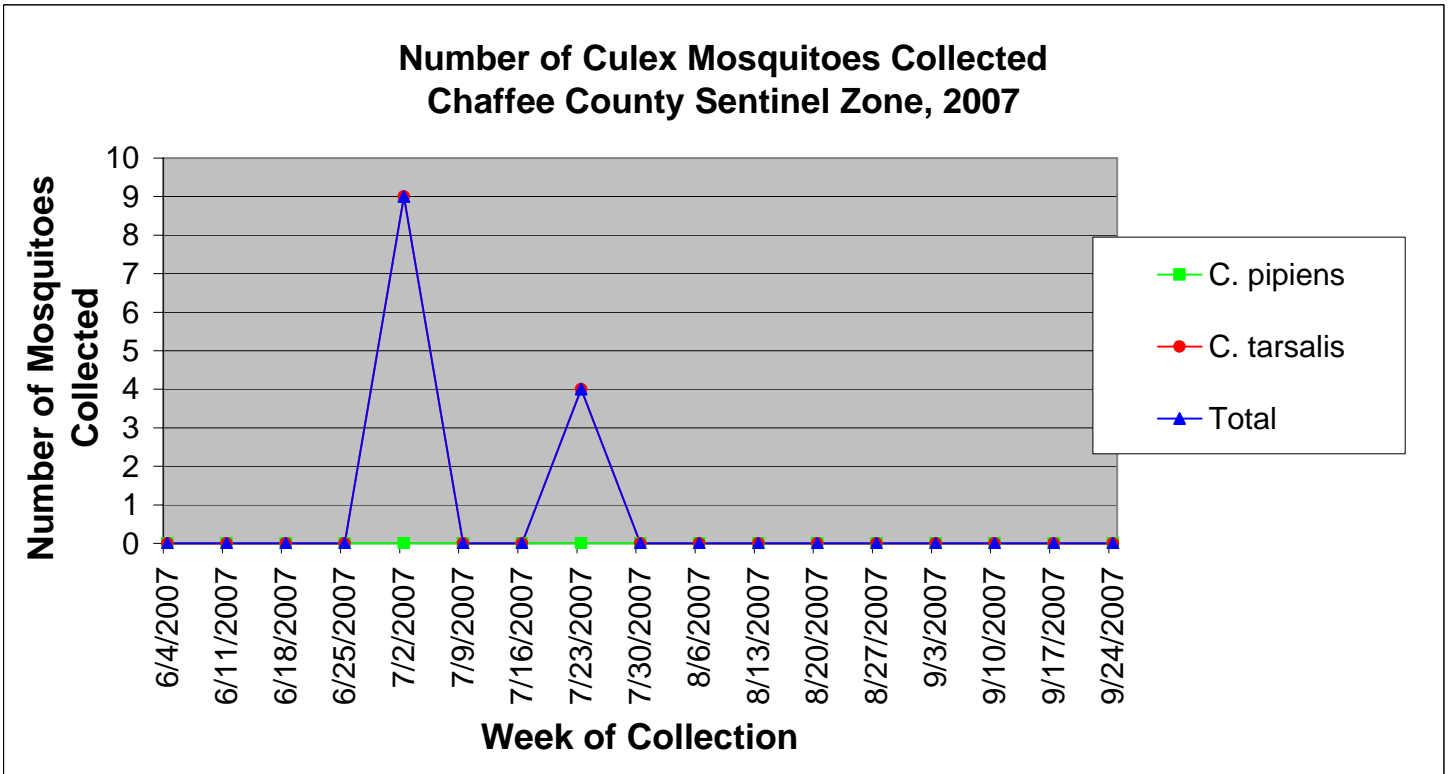

Colorado Department
of Public Health
and Environment

Chaffee County Sentinel Zone Statistics by Week of Collection

Colorado Department
of Public Health
and Environment

Chaffee County Sentinel Zone Statistics by Week of Collection