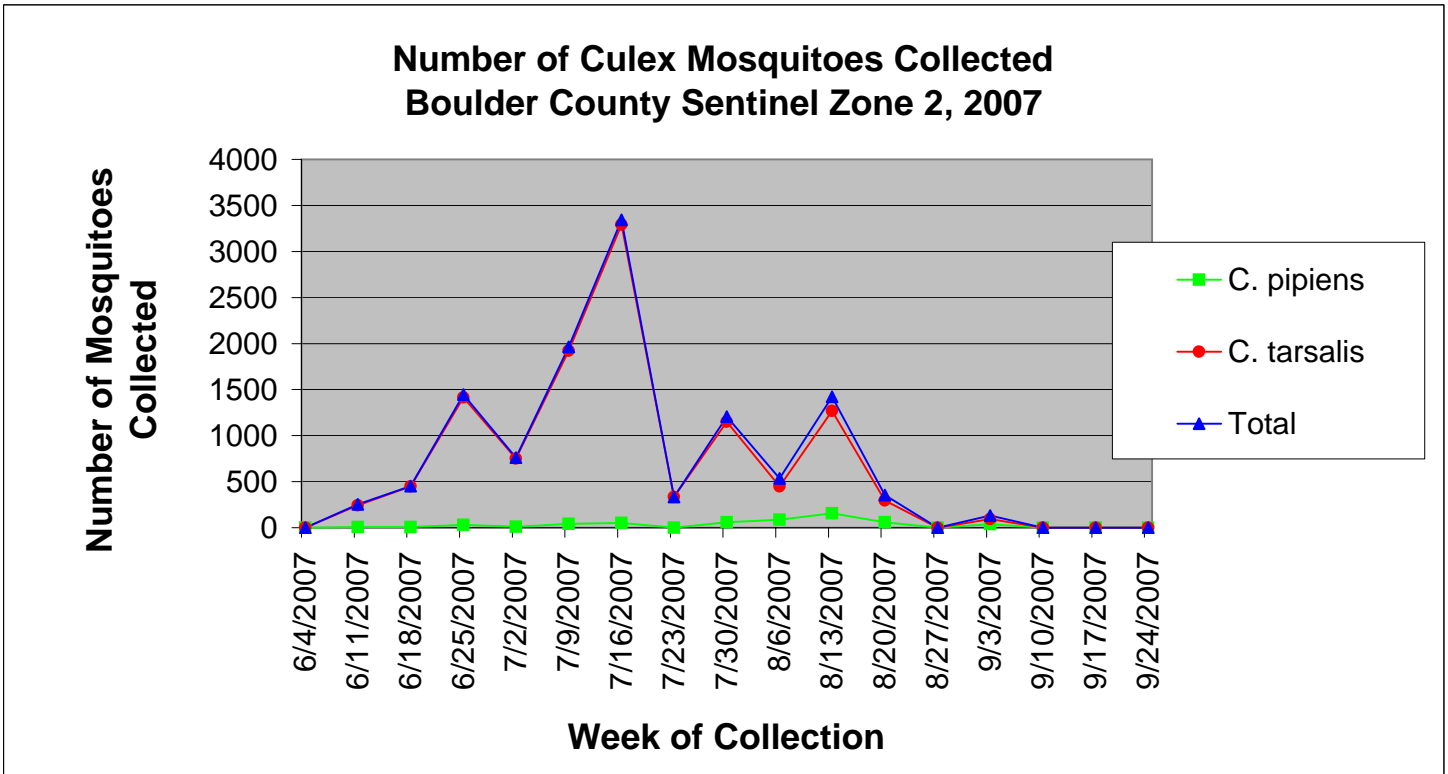

## Boulder County Sentinel Zone 2 Statistics by Week of Collection

Colorado Department  
of Public Health  
and Environment