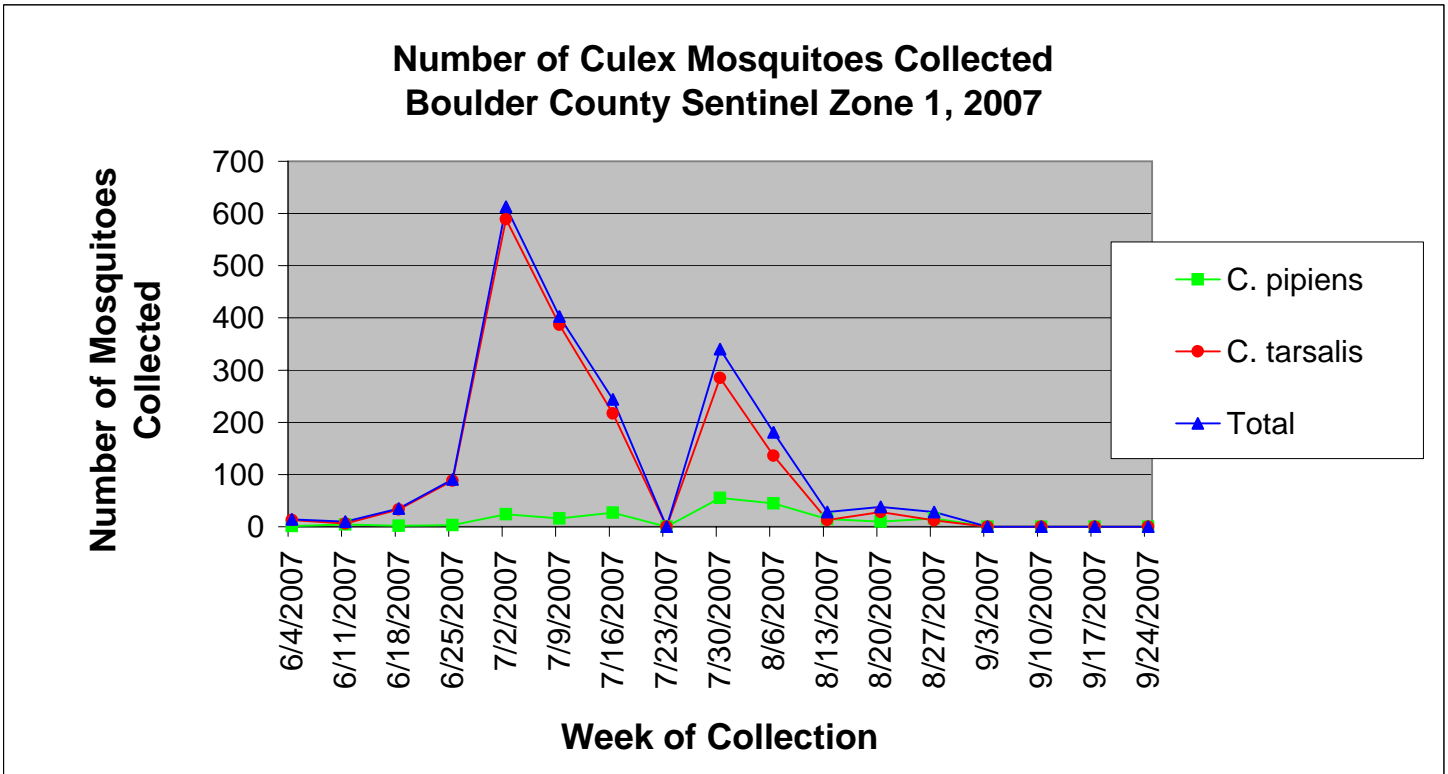

## Boulder County Sentinel Zone 1 Statistics by Week of Collection

Colorado Department  
of Public Health  
and Environment

## Boulder County Sentinel Zone 1 Statistics by Week of Collection