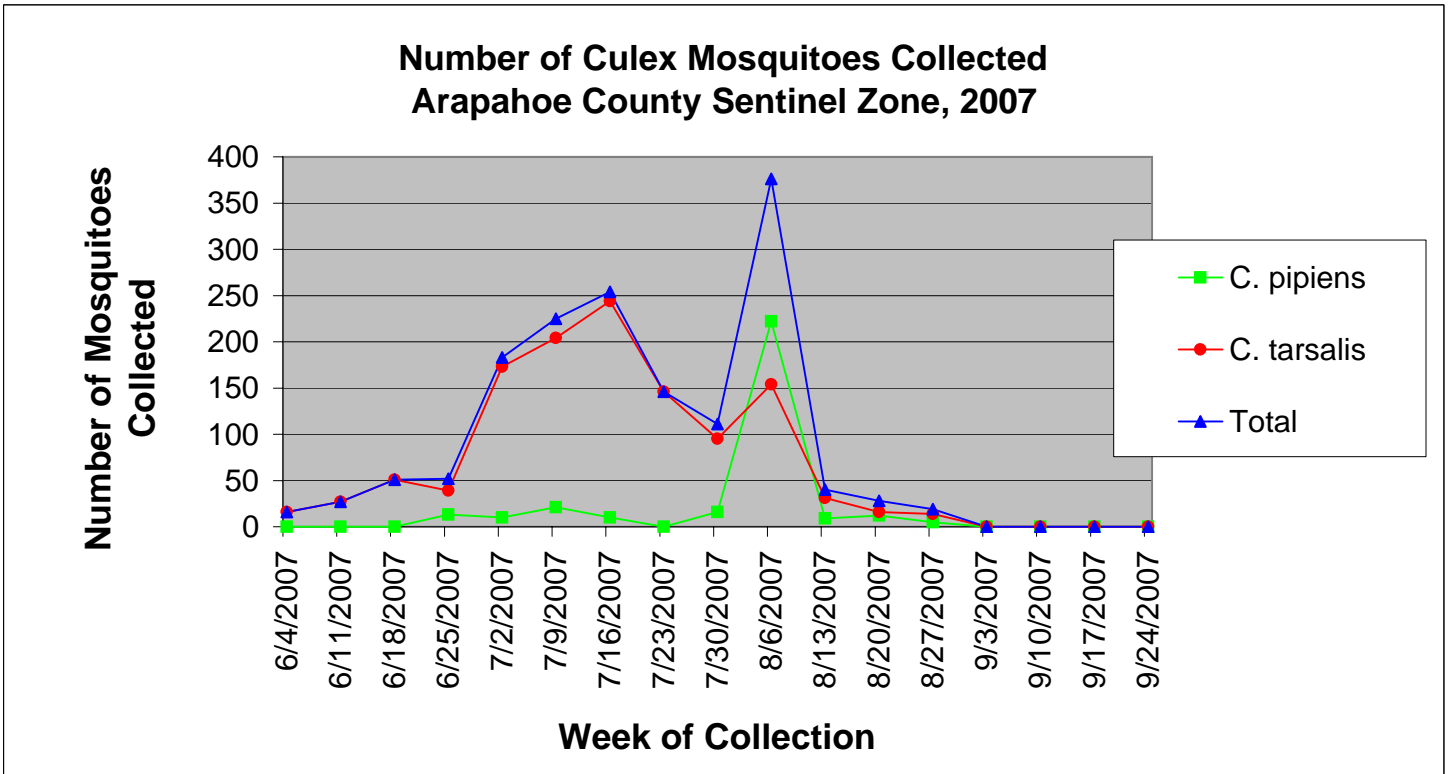

## Arapahoe County Sentinel Zone Statistics by Week of Collection

Colorado Department  
of Public Health  
and Environment

## Arapahoe County Sentinel Zone Statistics by Week of Collection