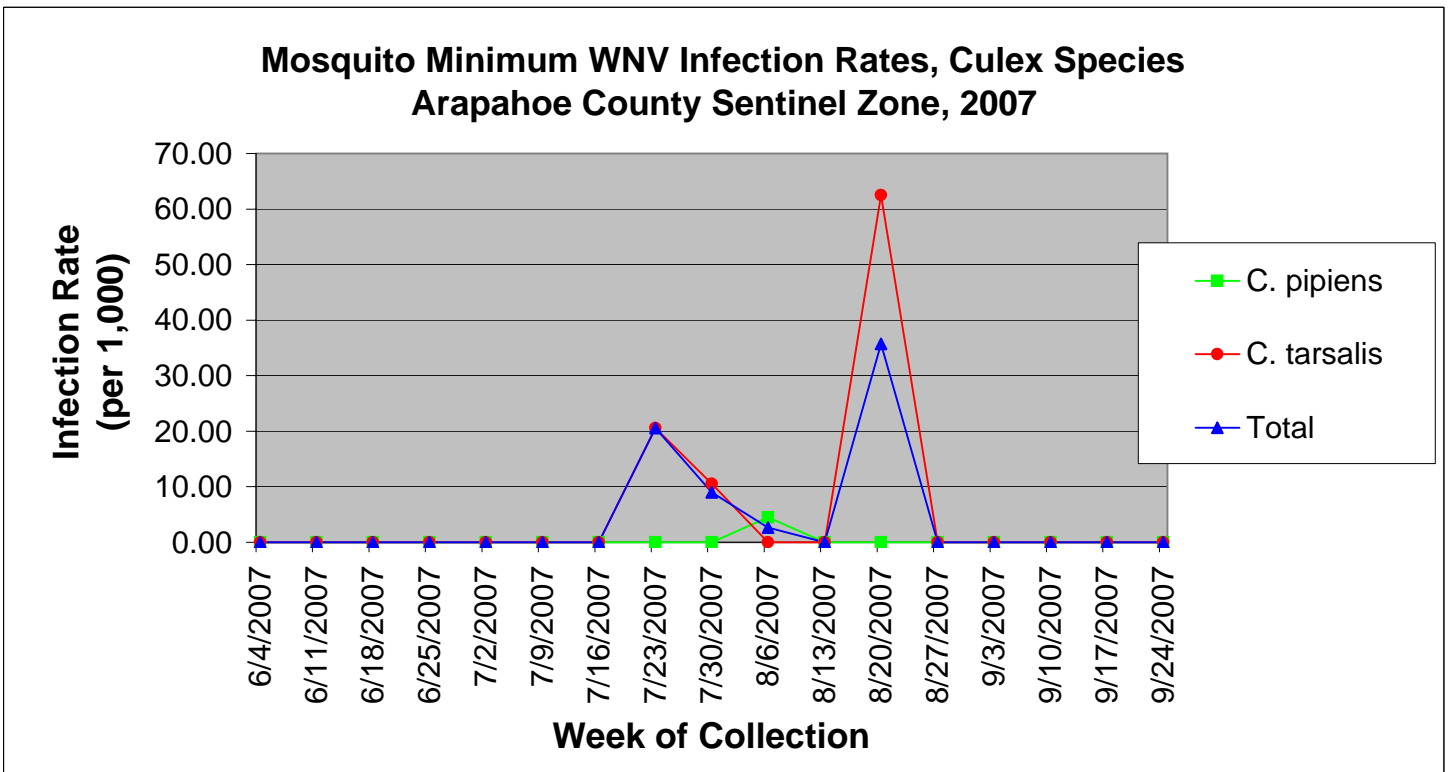

## Arapahoe County Sentinel Zone Statistics by Week of Collection

Colorado Department  
of Public Health  
and Environment

## Arapahoe County Sentinel Zone Statistics by Week of Collection