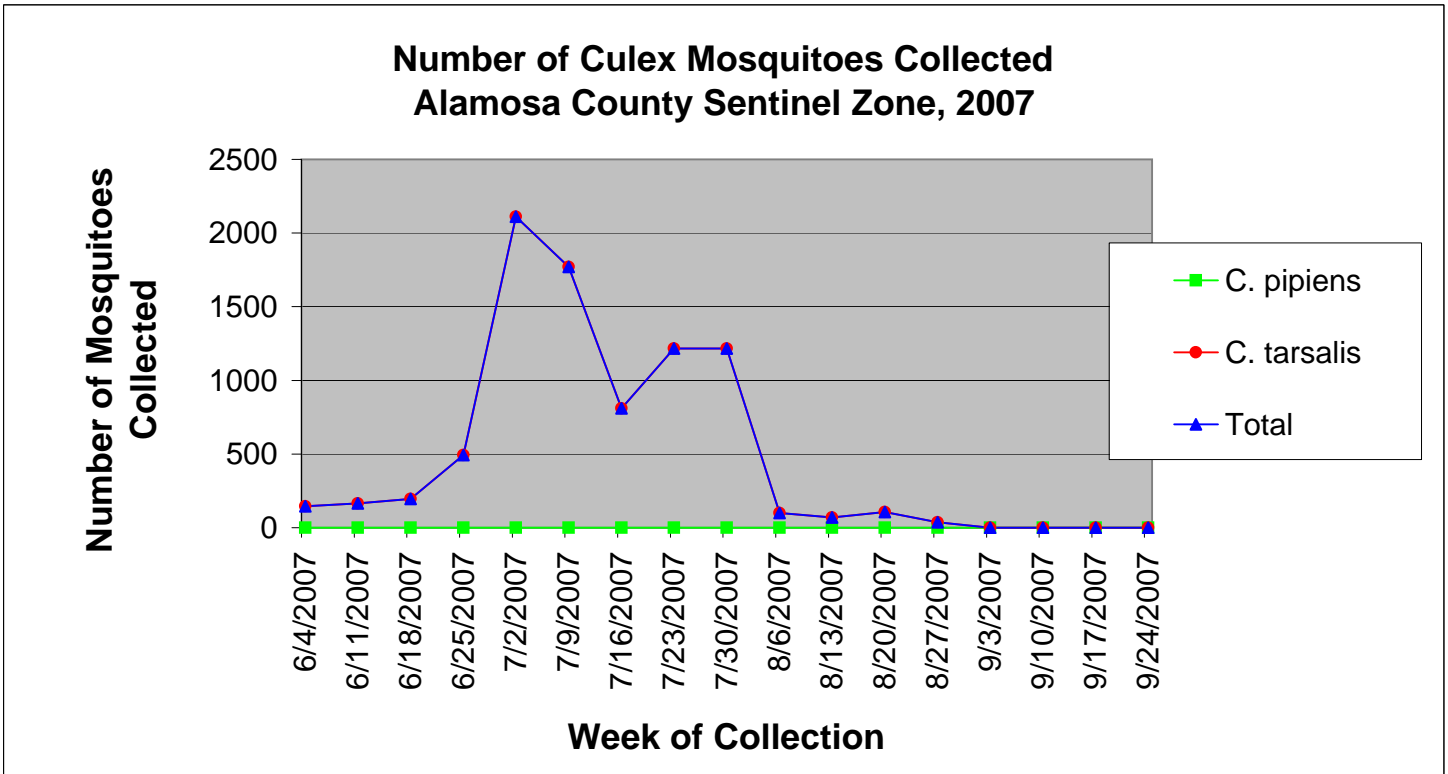

Alamosa County Sentinel Zone Statistics by Week of Collection

Colorado Department
of Public Health
and Environment

Alamosa County Sentinel Zone Statistics by Week of Collection