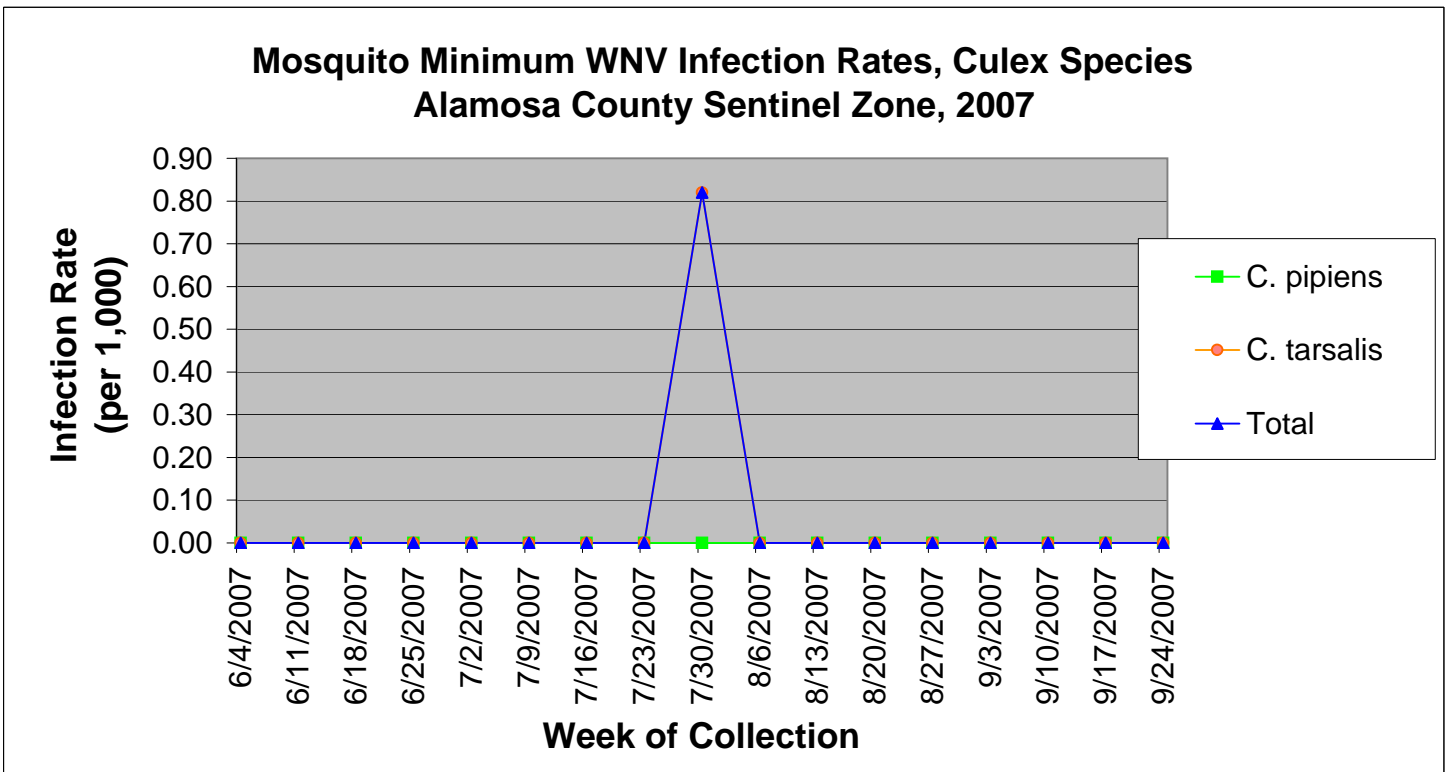

Alamosa County Sentinel Zone Statistics by Week of Collection

Colorado Department
of Public Health
and Environment

Alamosa County Sentinel Zone Statistics by Week of Collection