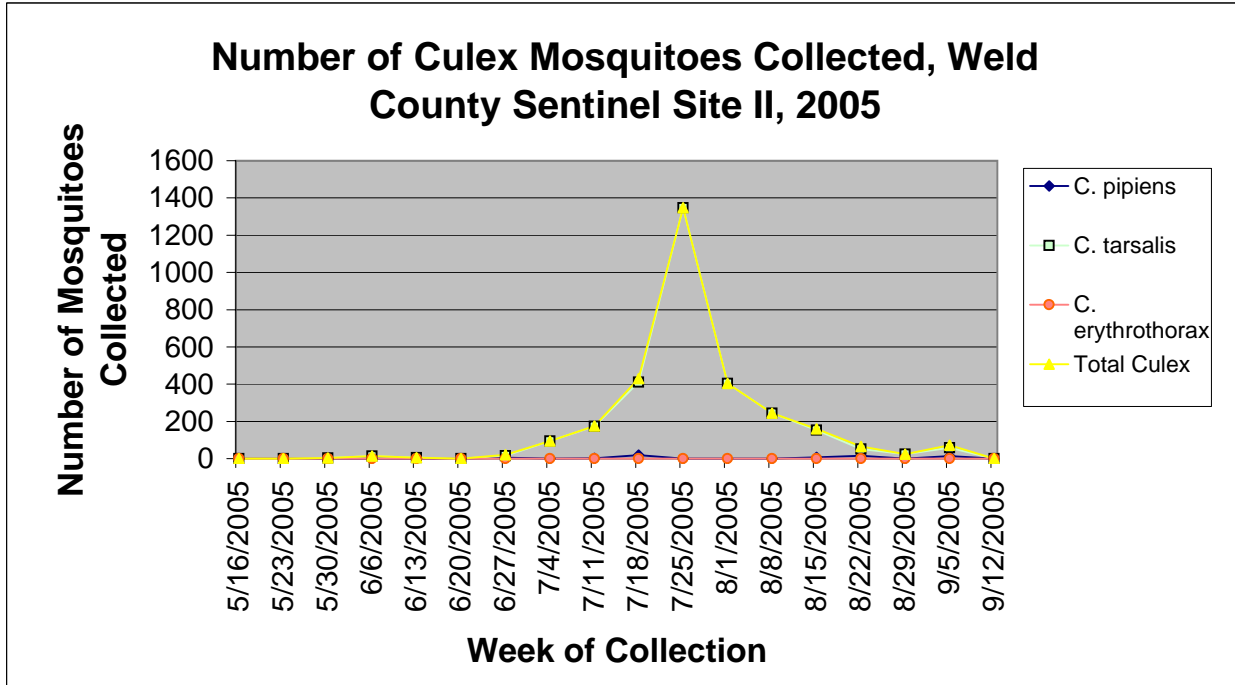

## Weld County Sentinel Site II Information by Week

Colorado Department  
of Public Health  
and Environment

## Weld County Sentinel Site II Information by Week