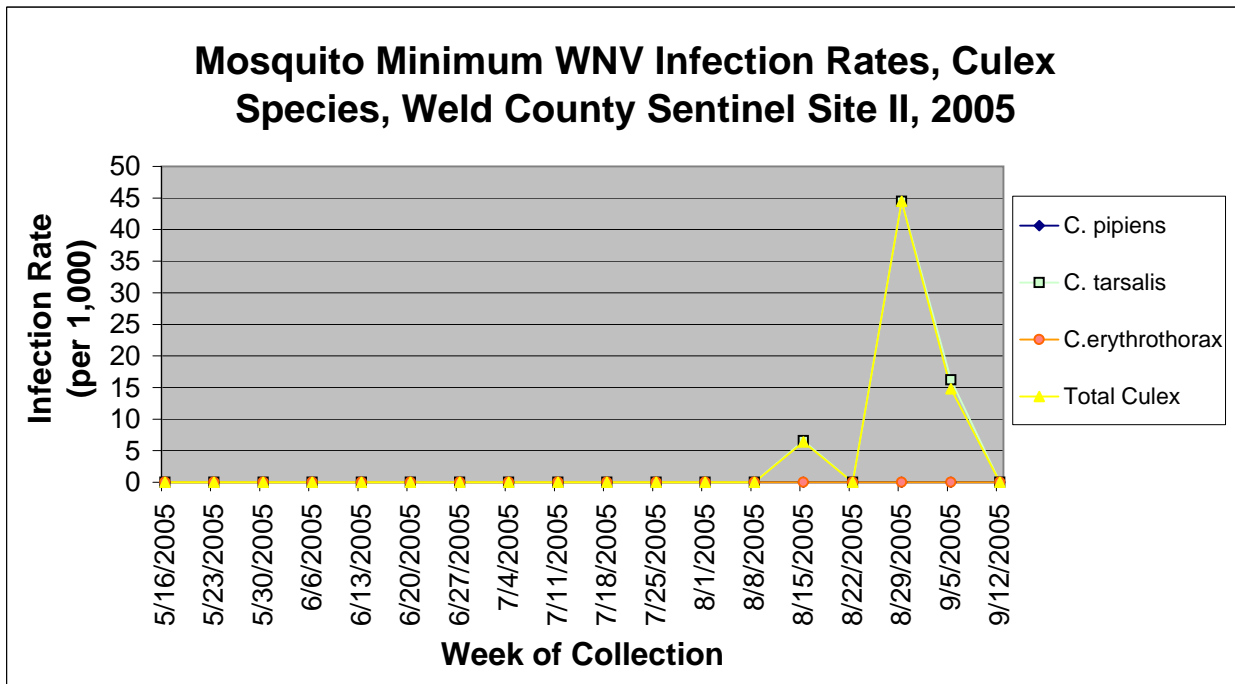

## Weld County Sentinel Site II Information by Week

Colorado Department  
of Public Health  
and Environment

## Weld County Sentinel Site II Information by Week