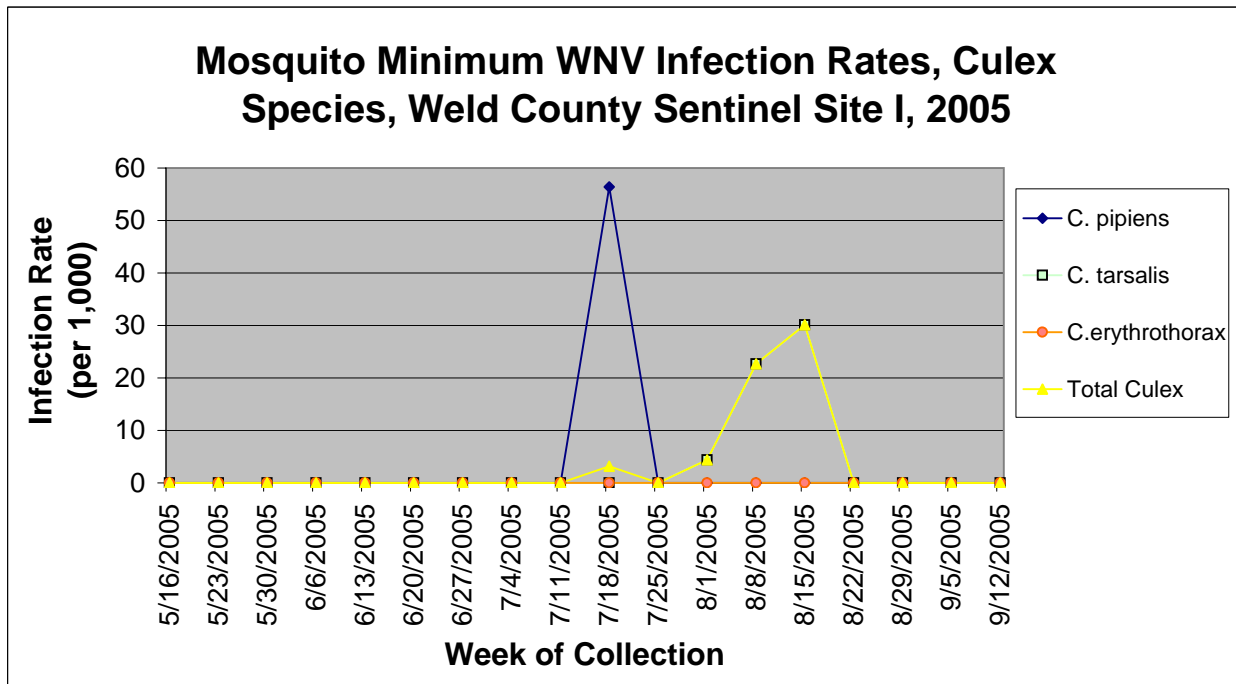

Weld County Sentinel Site I Information by Week

Colorado Department
of Public Health
and Environment

Weld County Sentinel Site1 Information by Week