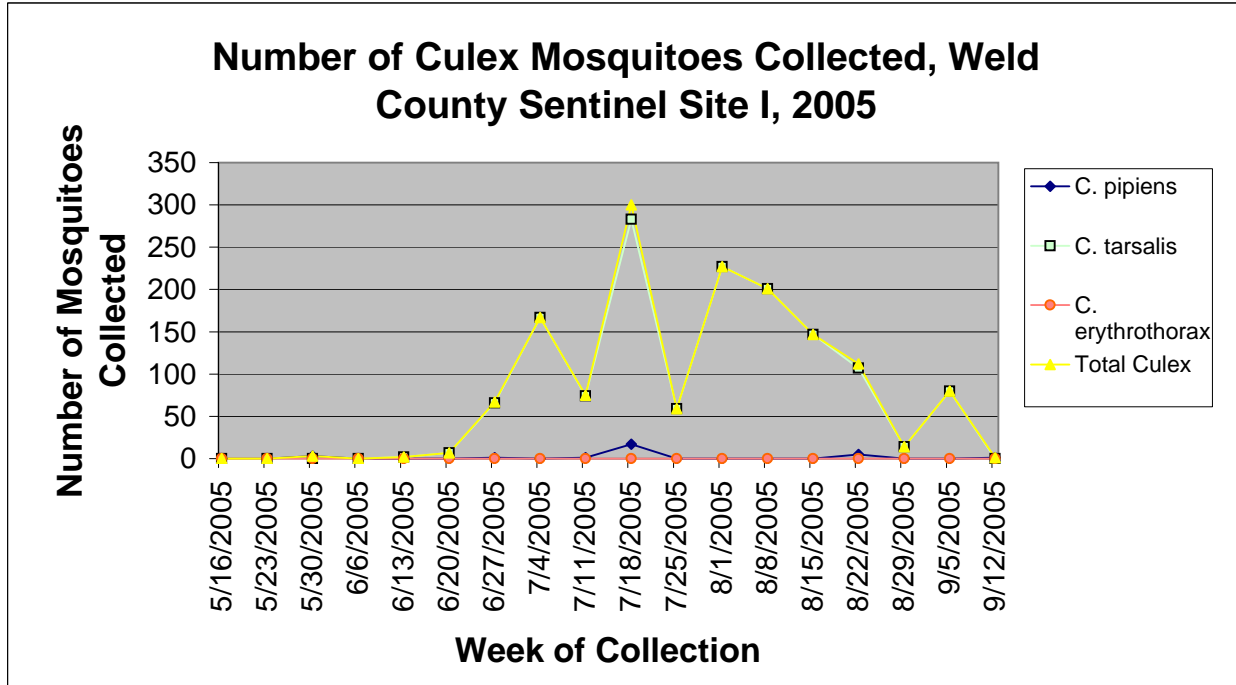

Weld County Sentinel Site I Information by Week

Colorado Department
of Public Health
and Environment

Weld County Sentinel Site1 Information by Week