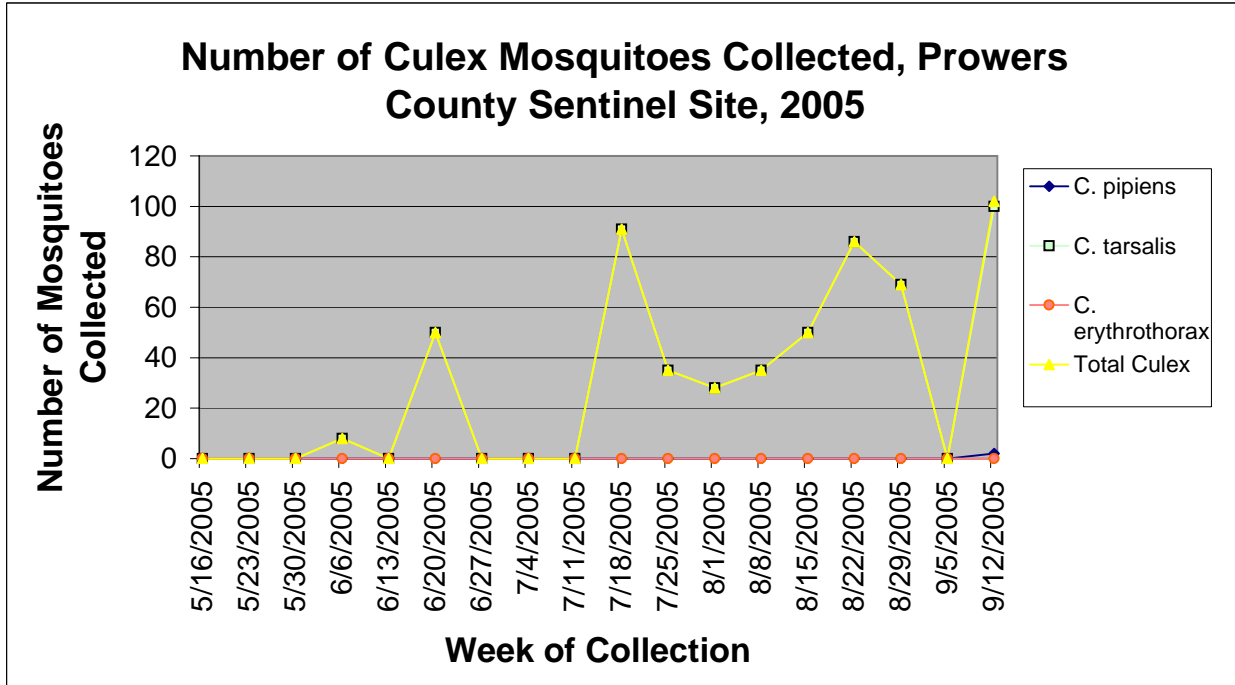

Prowers County Sentinel Site Information by Week

Colorado Department
of Public Health
and Environment

Prowers County Sentinel Site Information by Week