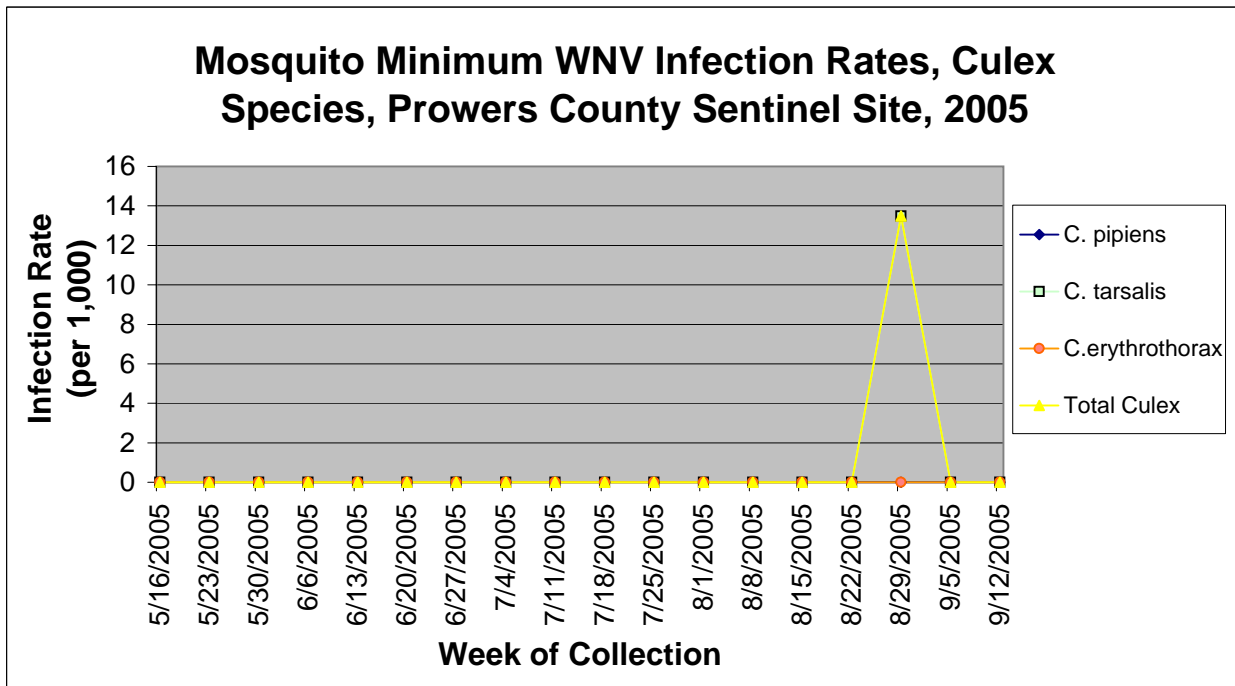

Prowers County Sentinel Site Information by Week

Colorado Department
of Public Health
and Environment

Prowers County Sentinel Site Information by Week