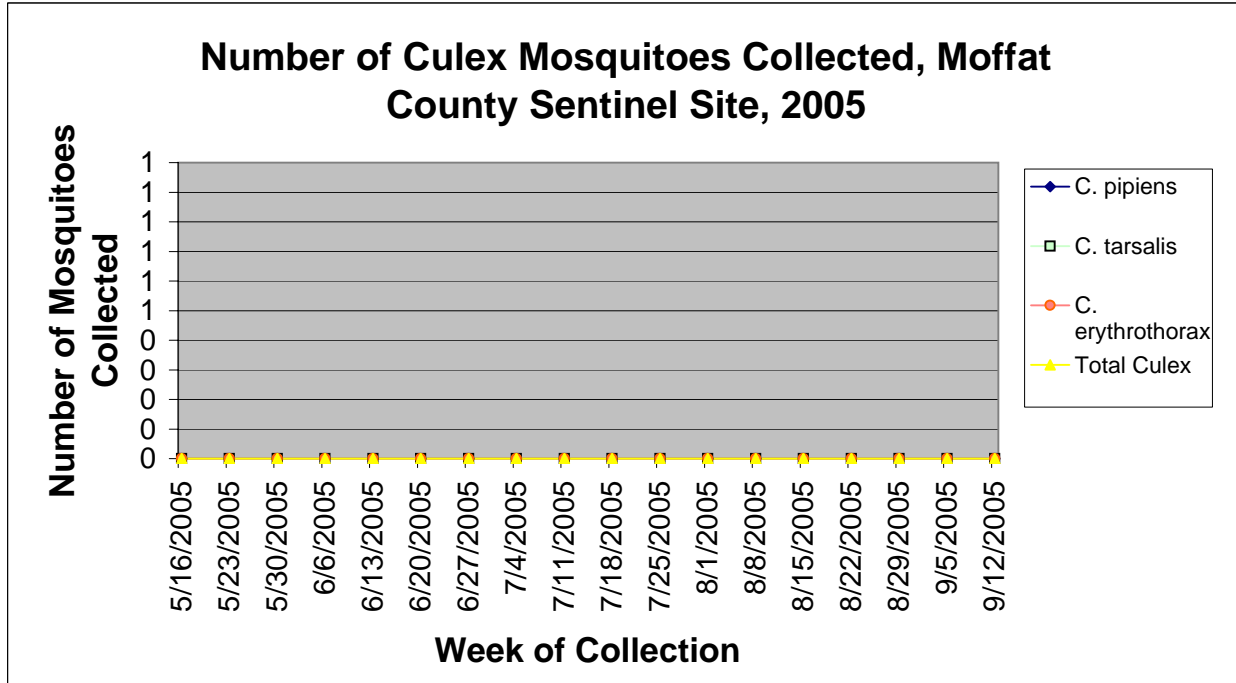

## Moffat County Sentinel Site Information by Week

Colorado Department  
of Public Health  
and Environment

## Moffat County Sentinel Site Information by Week