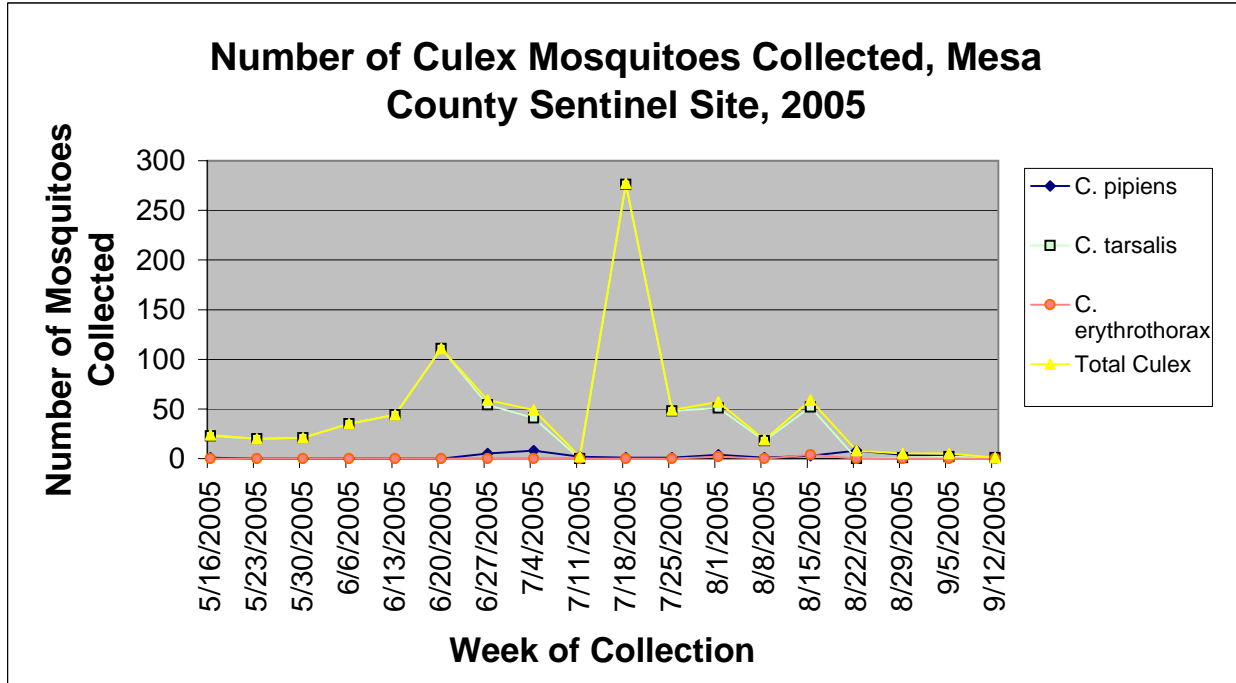

## Mesa County Sentinel Site Information by Week

Colorado Department  
of Public Health  
and Environment

## Mesa County Sentinel Site Information by Week