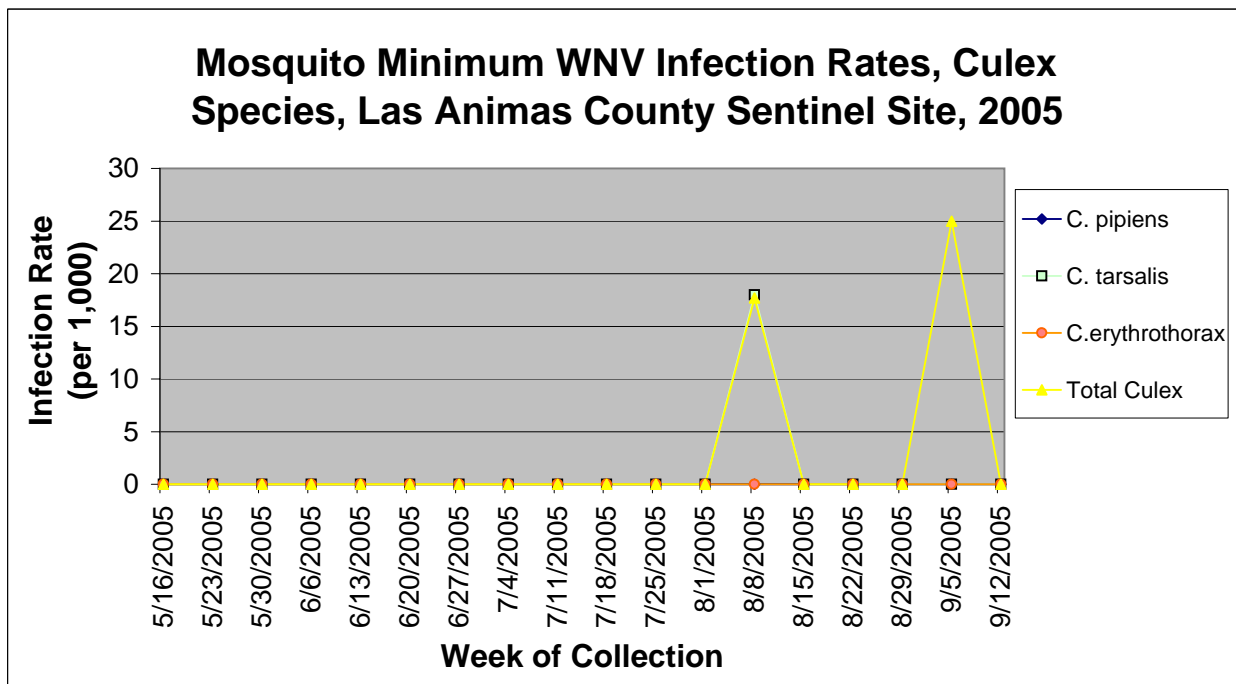

Las Animas County Sentinel Site Information by Week

Colorado Department
of Public Health
and Environment

Las Animas County Sentinel Site Information by Week