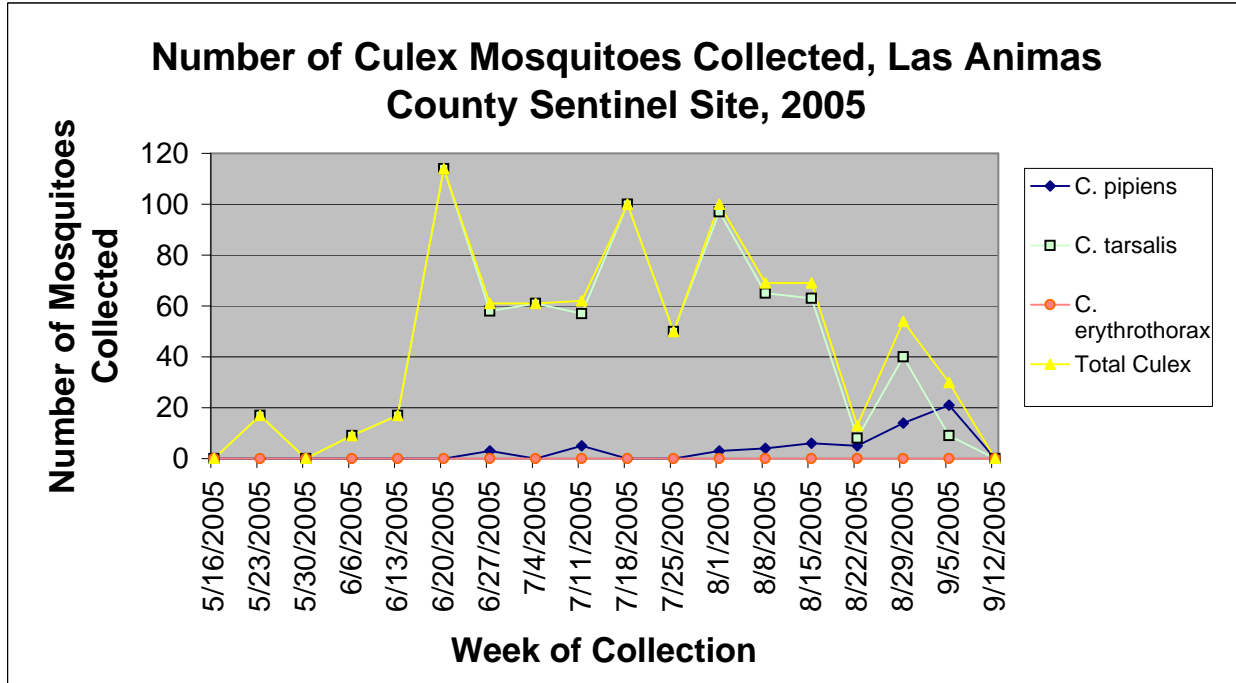

Las Animas County Sentinel Site Information by Week

Colorado Department
of Public Health
and Environment

Las Animas County Sentinel Site Information by Week