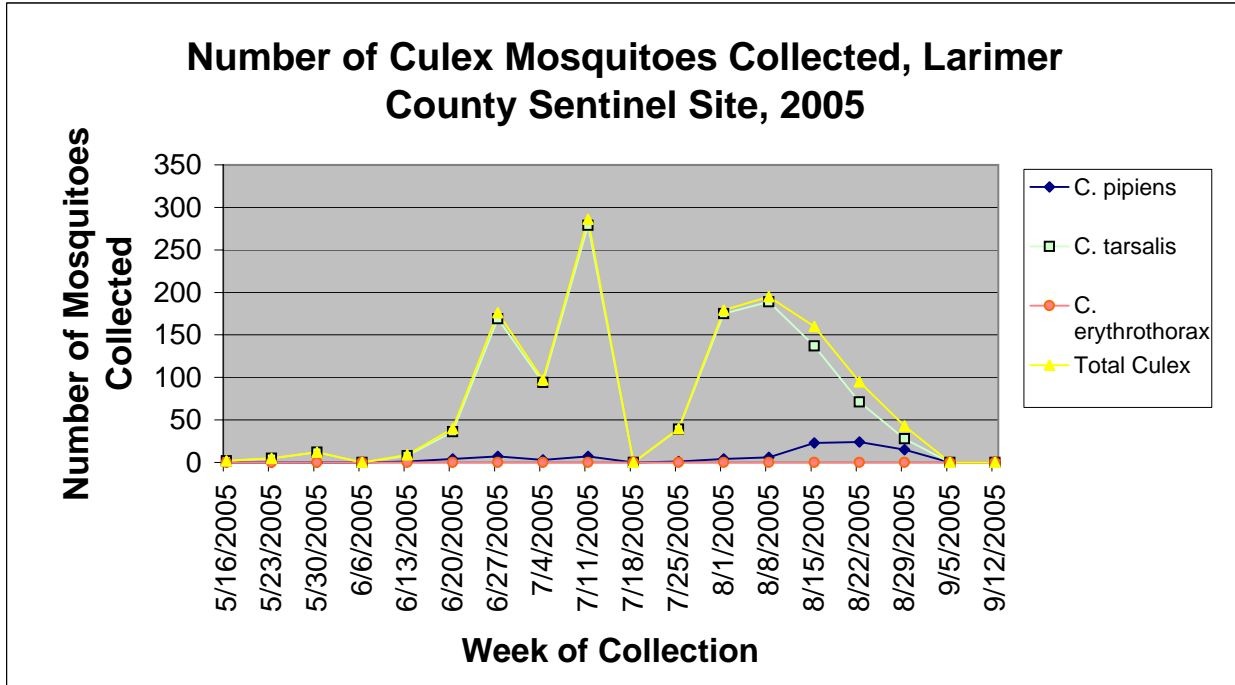

Larimer County Sentinel Site Information by Week

Colorado Department
of Public Health
and Environment

Larimer County Sentinel Site Information by Week