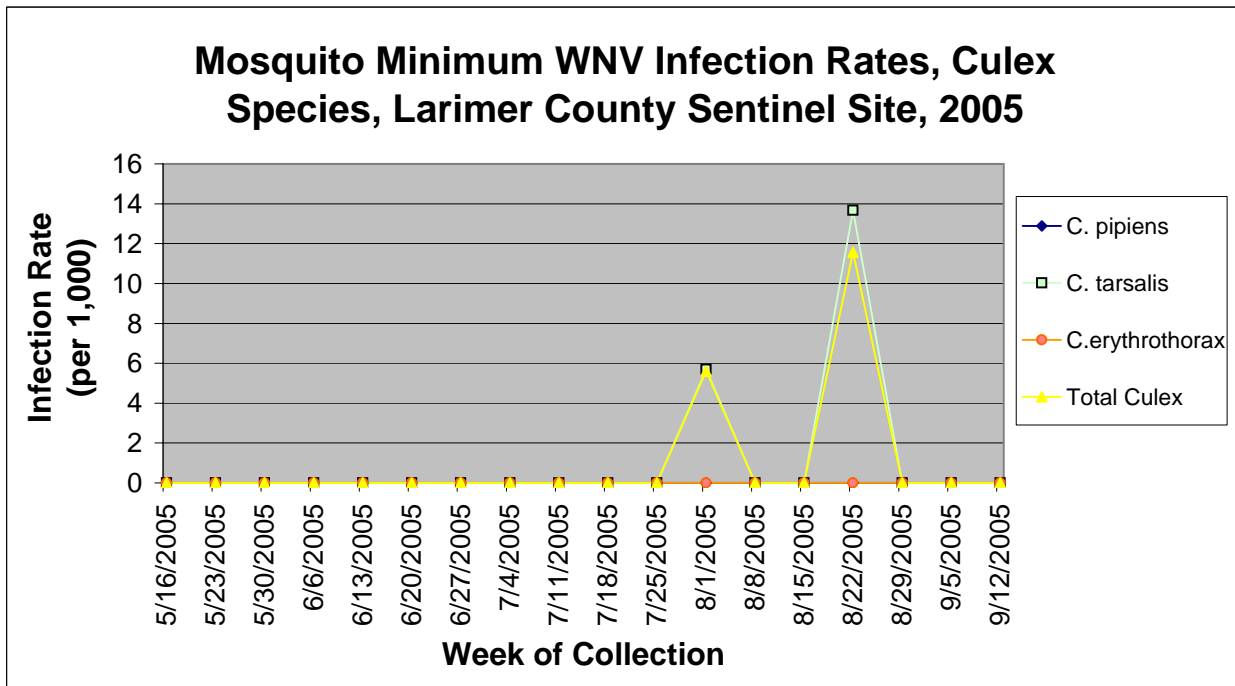

Larimer County Sentinel Site Information by Week

Colorado Department
of Public Health
and Environment

Larimer County Sentinel Site Information by Week