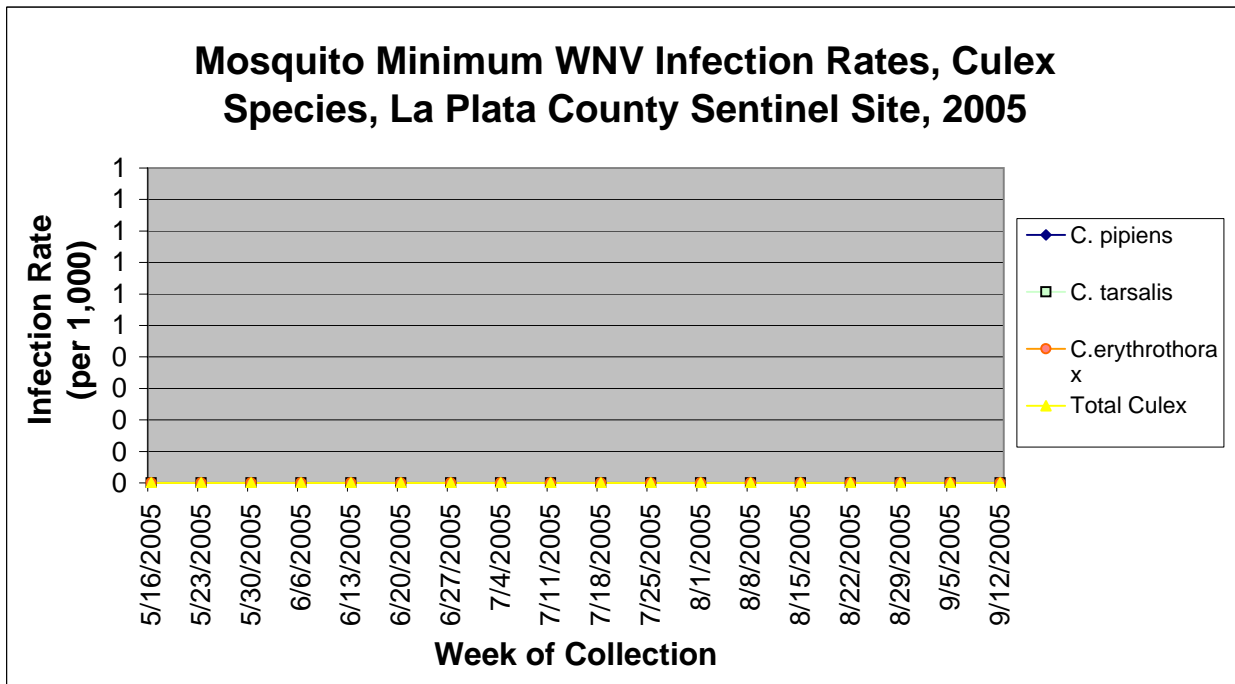

## La Plata County Sentinel Site Information by Week

Colorado Department  
of Public Health  
and Environment

## La Plata County Sentinel Site Information by Week