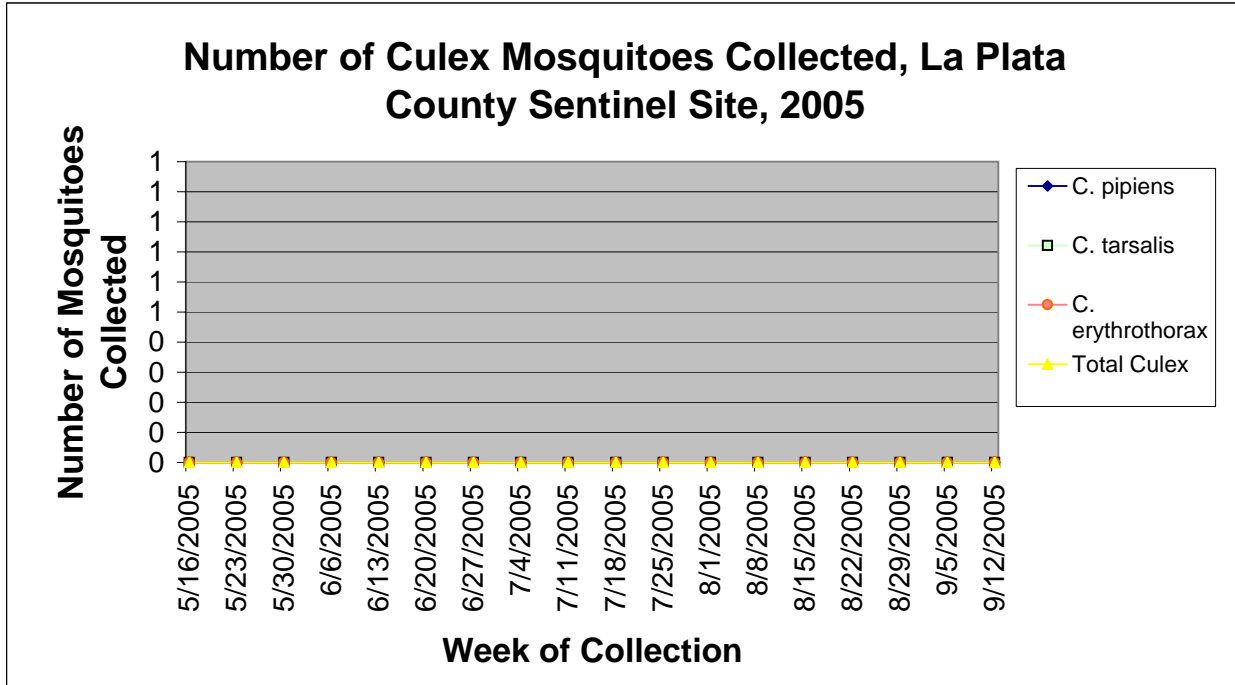

## La Plata County Sentinel Site Information by Week

Colorado Department  
of Public Health  
and Environment

## La Plata County Sentinel Site Information by Week